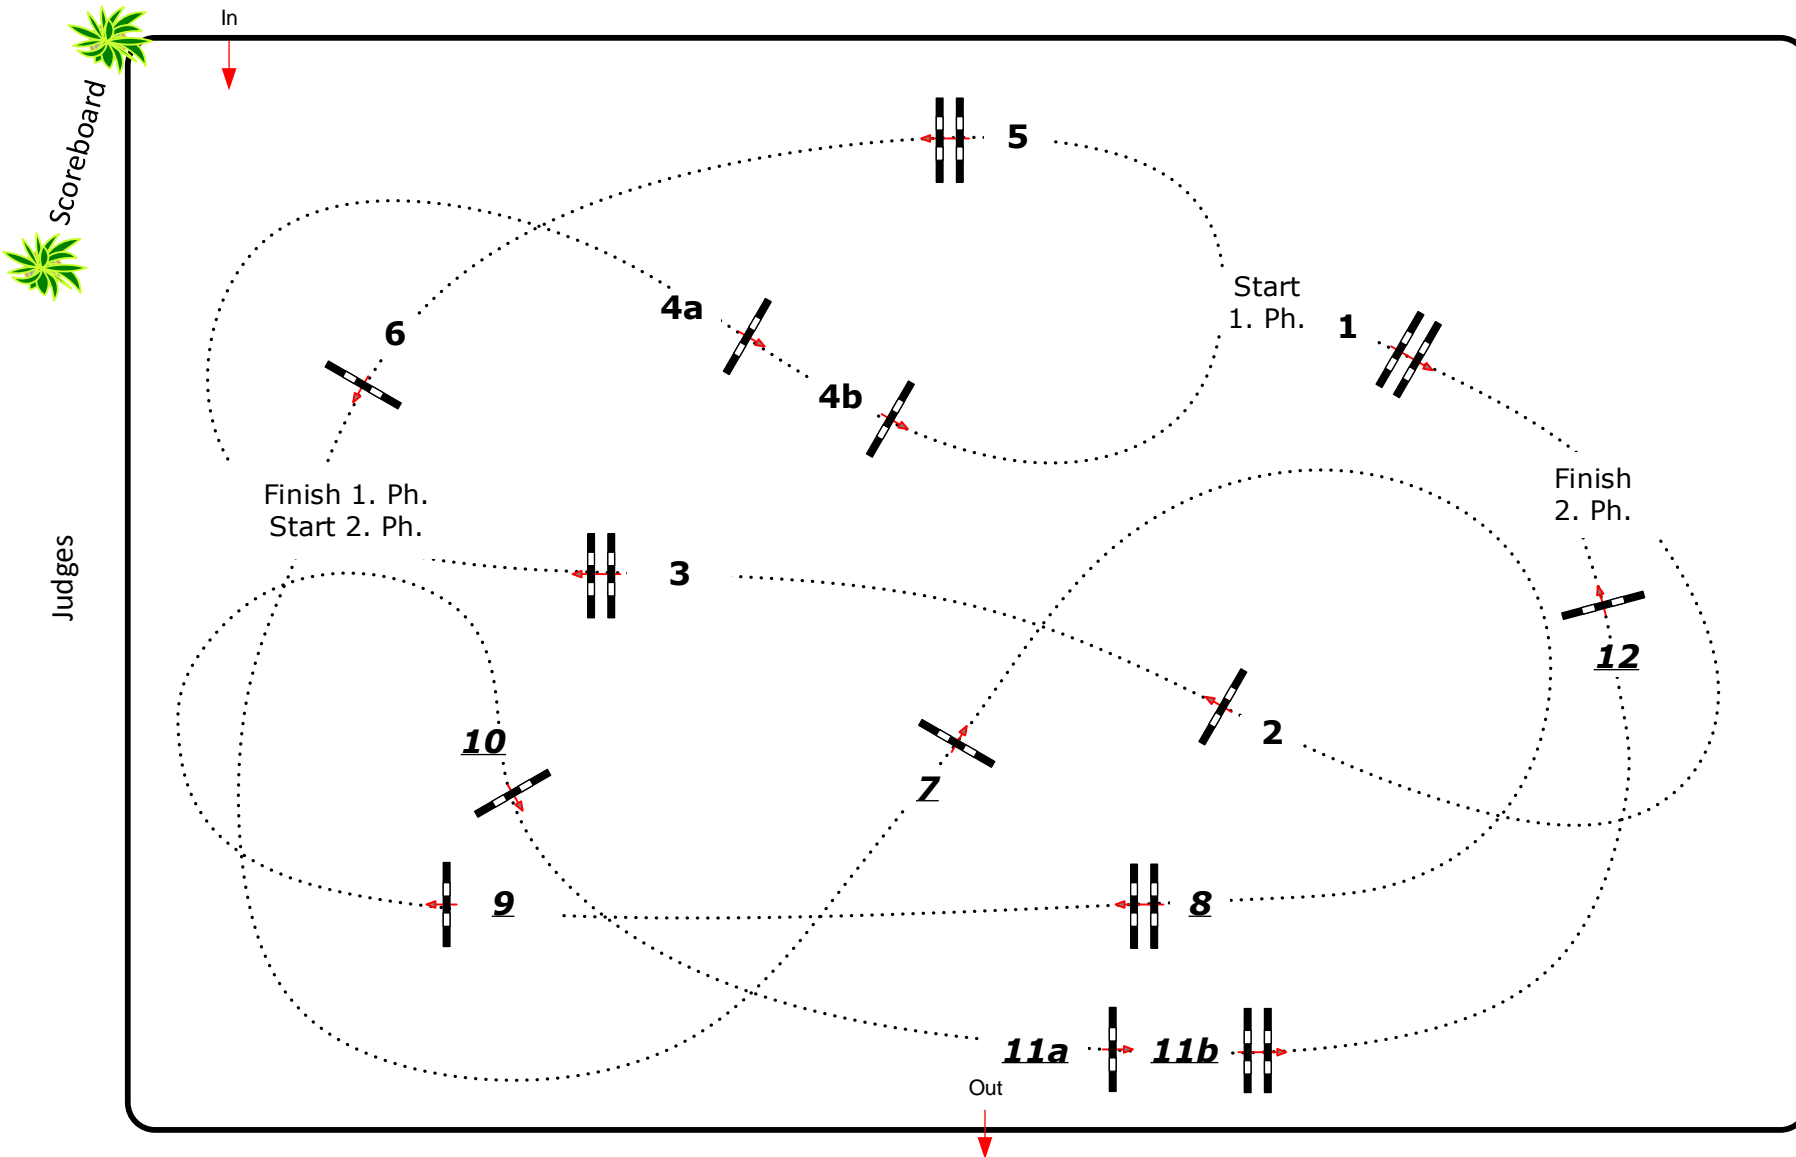

Eschweiler International 2020

Week 1

27 30

Amateur Tour

Competition in two phases - Special

Saturday, 08.08.2020

Table: A
National RG:
FEI RG / Art. 274.2.5
Height: 1,15/ 1,25/ 1,40 m

Speed: 350 m/min
Length: 290 m
Time allowed: 50 sec
Time limit: 100 sec

Obstacles: 12
Efforts: 14
Penalty sec
Closed combination:

1st Jump-off:
Length: 330 m
Time allowed: 57 sec
Time limit: 114 sec