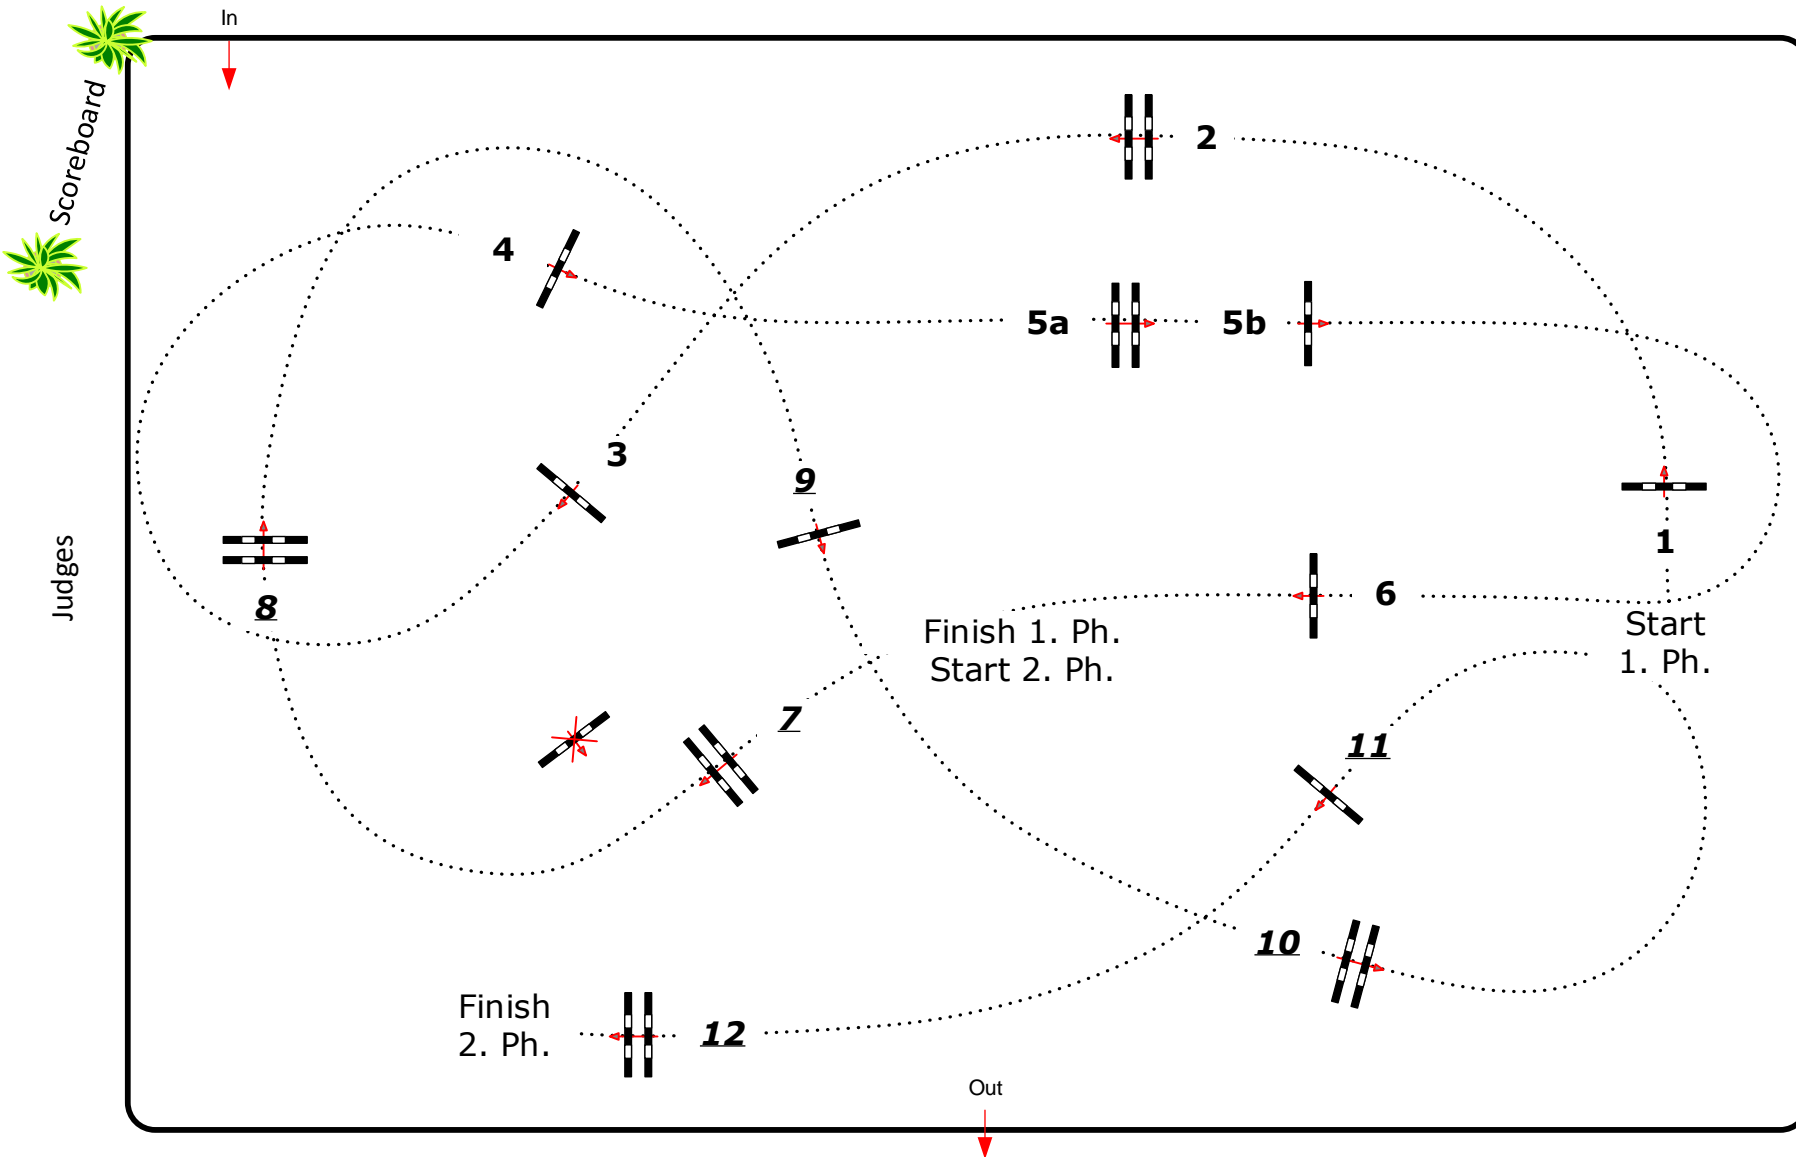

Eschweiler International 2020

Week 1

23

Children Tour

Competition in two phases special

Friday, 07.08.2020

Table: A
National RG:
FEI RG / Art. 274.2.5
Height: 1,20 m

Speed: 350 m/min
Length: 280 m
Time allowed: 48 sec
Time limit: 96 sec

Obstacles: 12
Efforts: 13
Penalty sec
Closed combination:

1st Jump-off:
7-12
Length: 270 m
Time allowed: 47 sec
Time limit: 94 sec