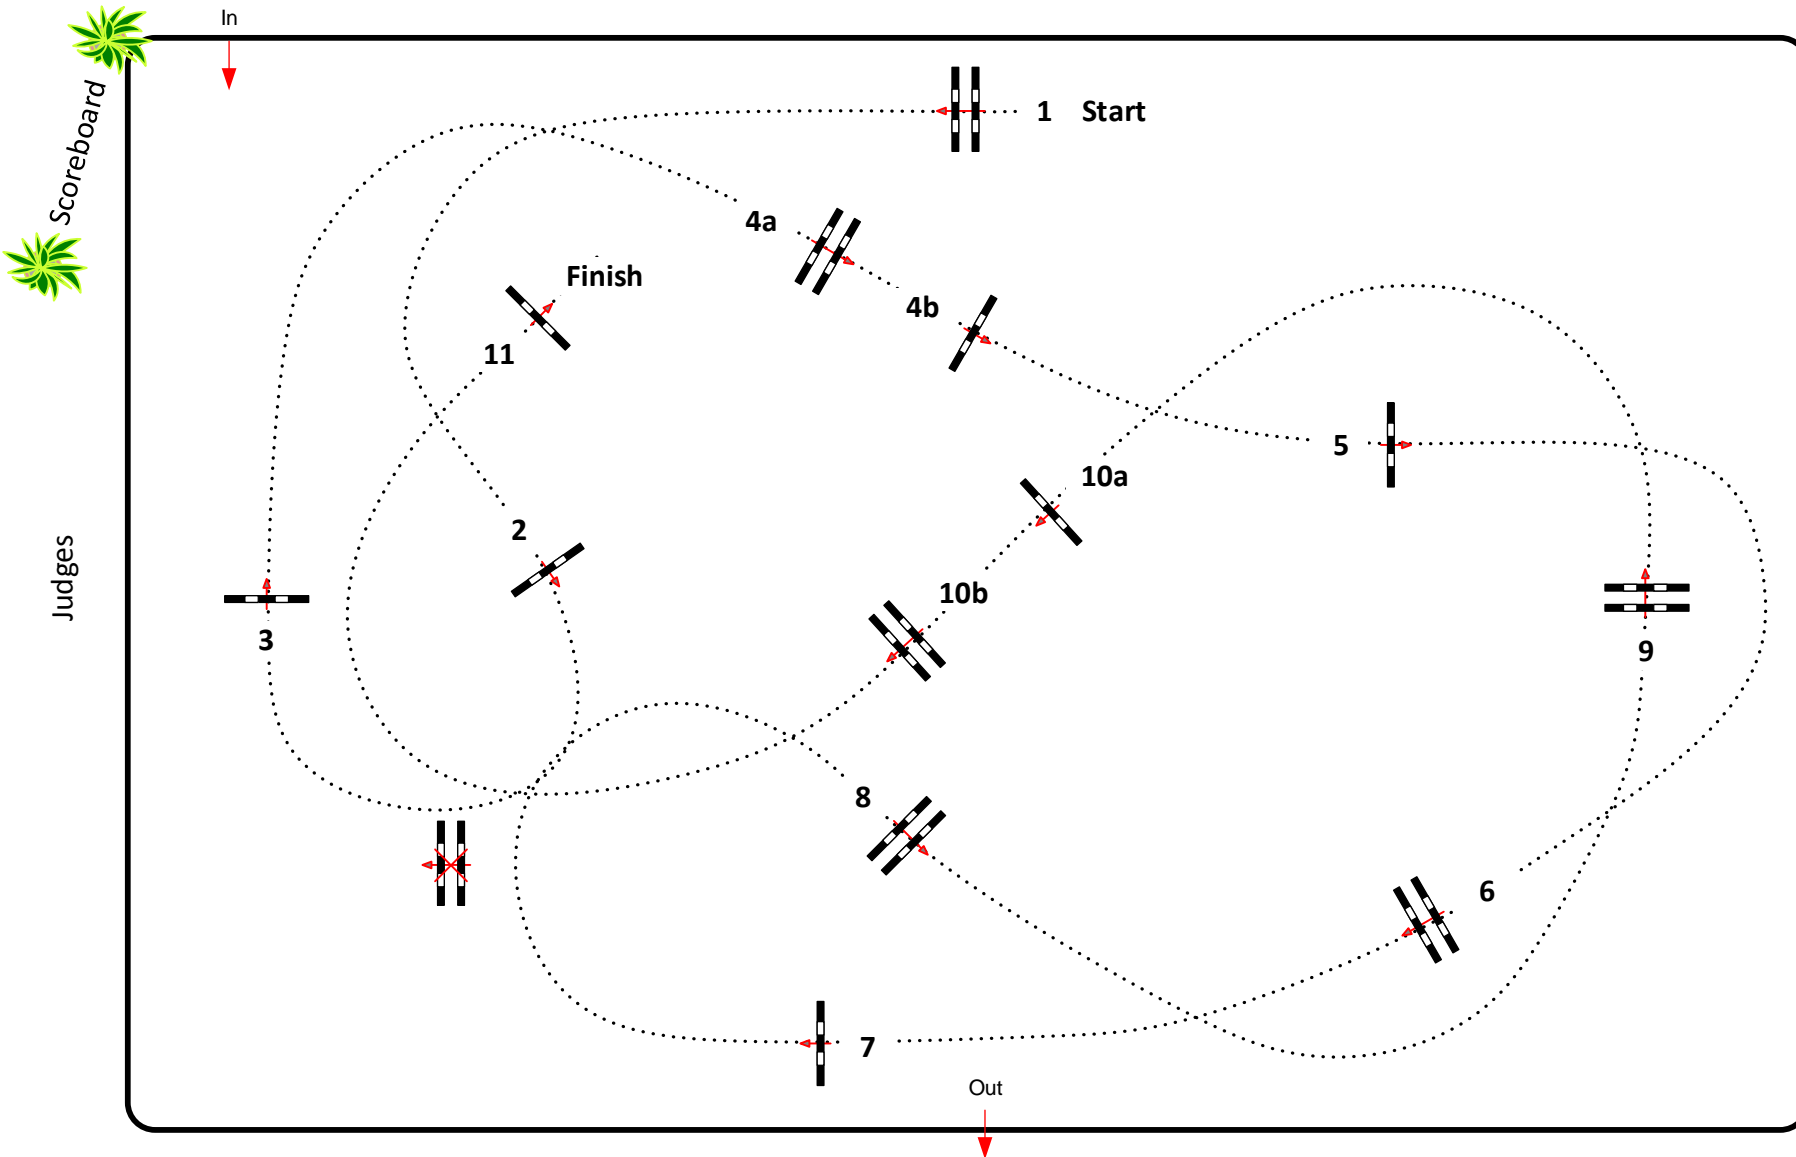

Eschweiler International 2020

Week 1

1

Small Tour

Competition against the clock

Wednesday, 05.08.2020

Table: A
National RG:
FEI RG / Art. 238.2.1
Height: 1,25 m

Speed: 350 m/min
Length: 470 m
Time allowed: 81 sec
Time limit: 162 sec

Obstacles: 11
Efforts: 13
Penalty sec
Closed combination:

1st Jump-off:
Length: 0 m
Time allowed: 0 sec
Time limit: 0 sec