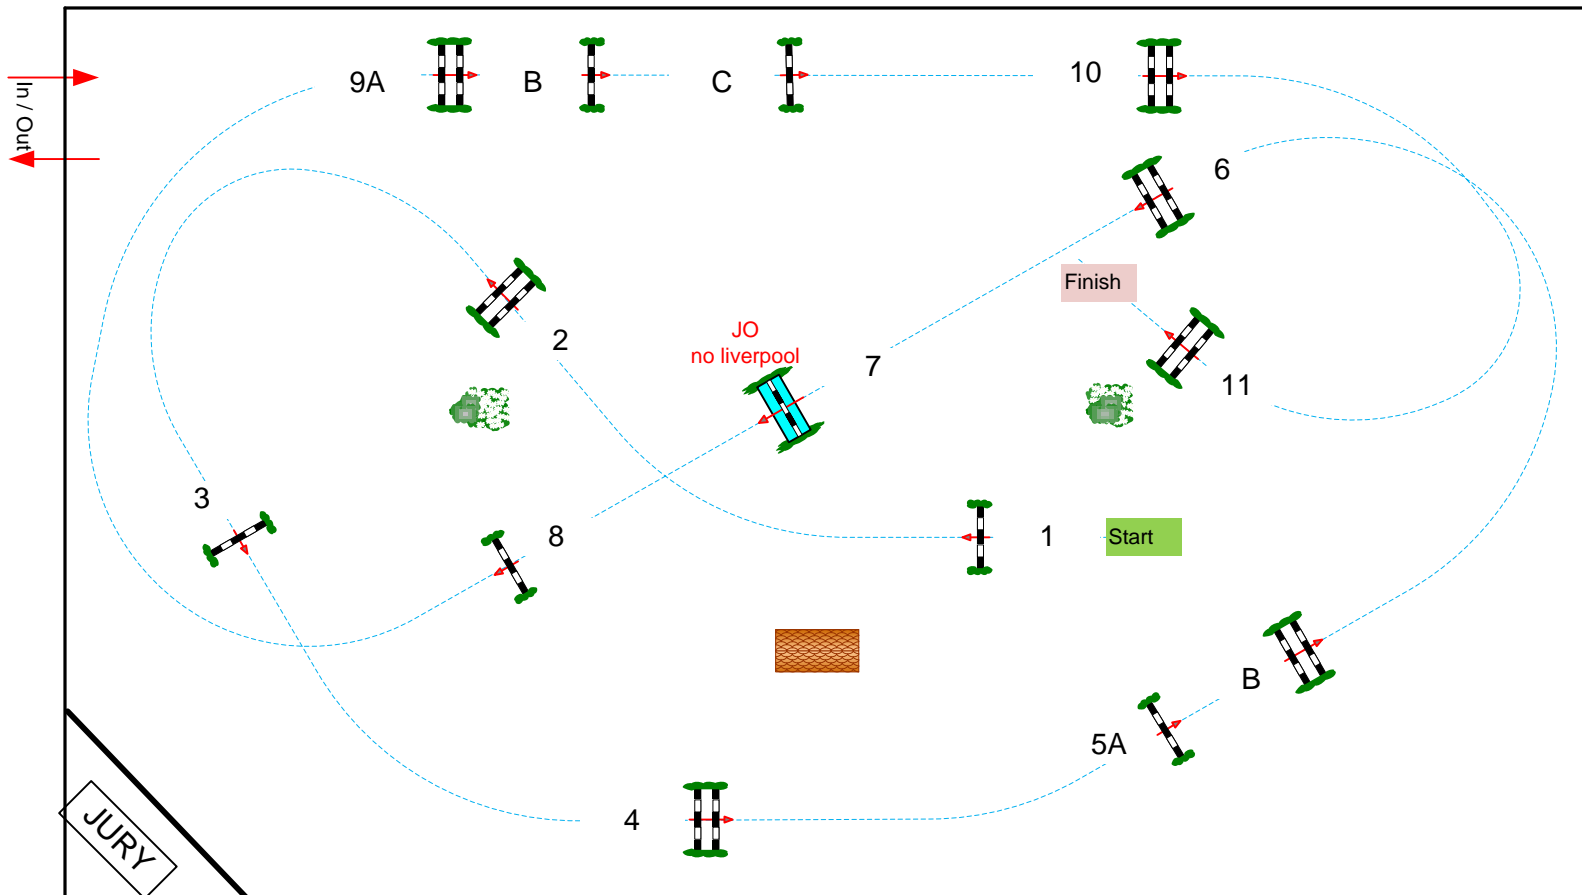

CSI *** / * / YH LIER

Table: A
National RG:
FEI RG / Art. 238.2.2
Height: 1,30 m

Speed: 350 m/min
Length: 405 m
Time allowed: 70 sec
Time limit: 140 sec

Obstacles: 11
Efforts: 14

Jump Off: **6 - 7 - 9AB - 2 - 3 - 4**
Length: 260 m
Time allowed: 45 sec
Time limit: 90 sec

STEPHEX ARENA

Class No.:

CSI YH 7yrs Final

Competition with jump-off

zondag 26 juli 2020

Start: 10:15

Course Designer;
Henk Linders
Marco de Jong
Pieter Vitse