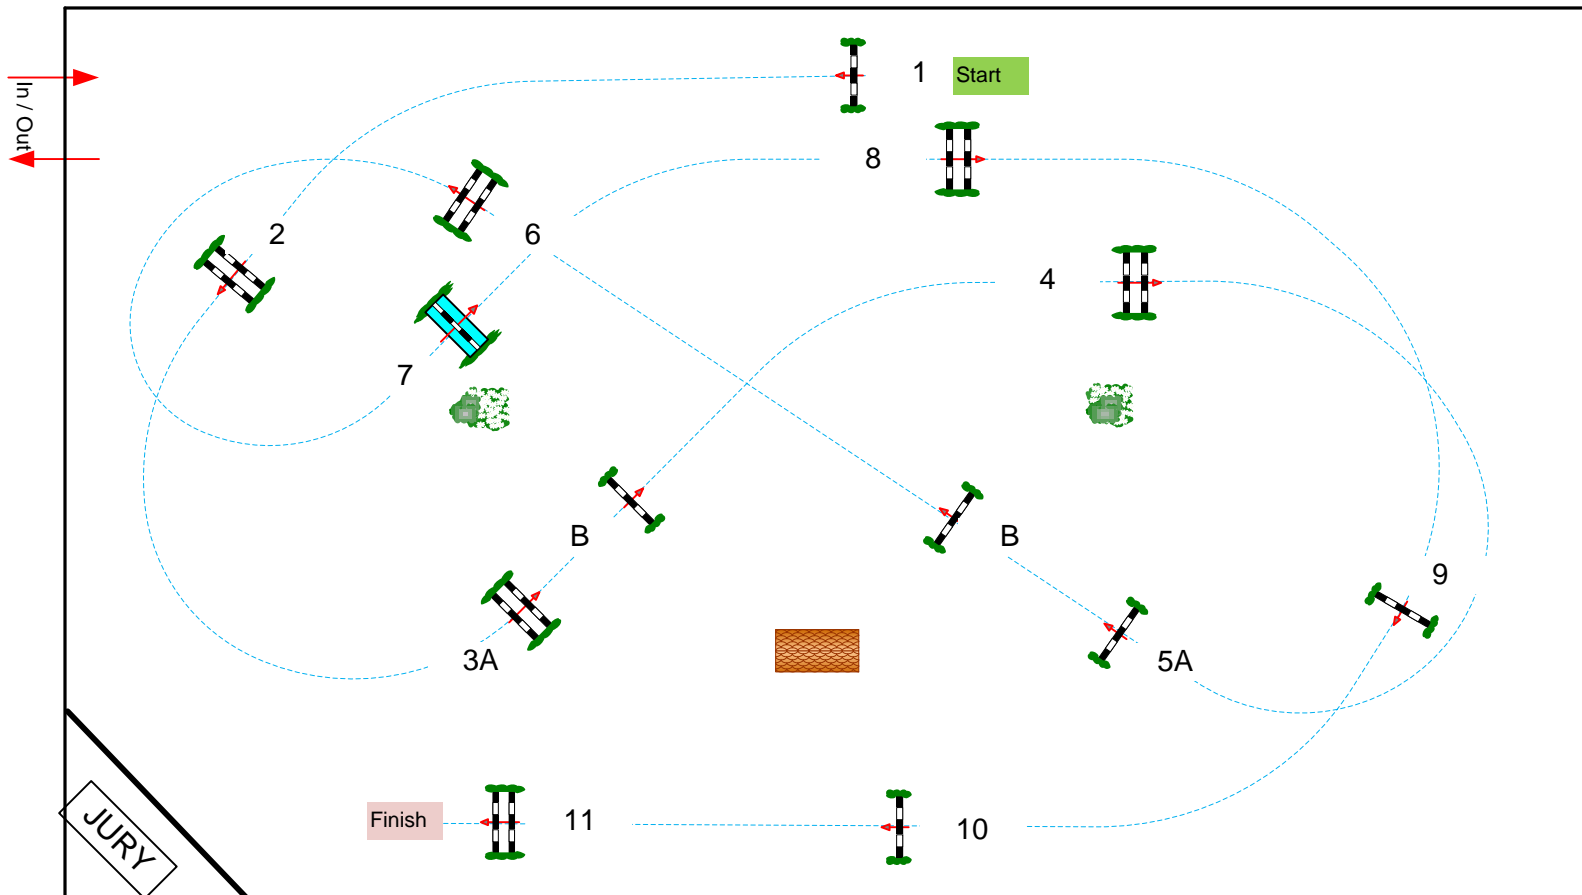

CSI **** / * / YH LIER

Table: A
National RG:
FEI RG / Art. 238.2.1
Height: 1,20 m

Speed: 350 m/min
Length: 470 m
Time allowed: 81 sec
Time limit: 162 sec

Obstacles: 11
Efforts: 13

STEPHEX ARENA

Class No.:

E

CSI YH 6yrs

Competition against the clock

vrijdag 24 juli 2020

Start: 8:00

Course Designer;
Henk Linders
Marco de Jong
Pieter Vitse