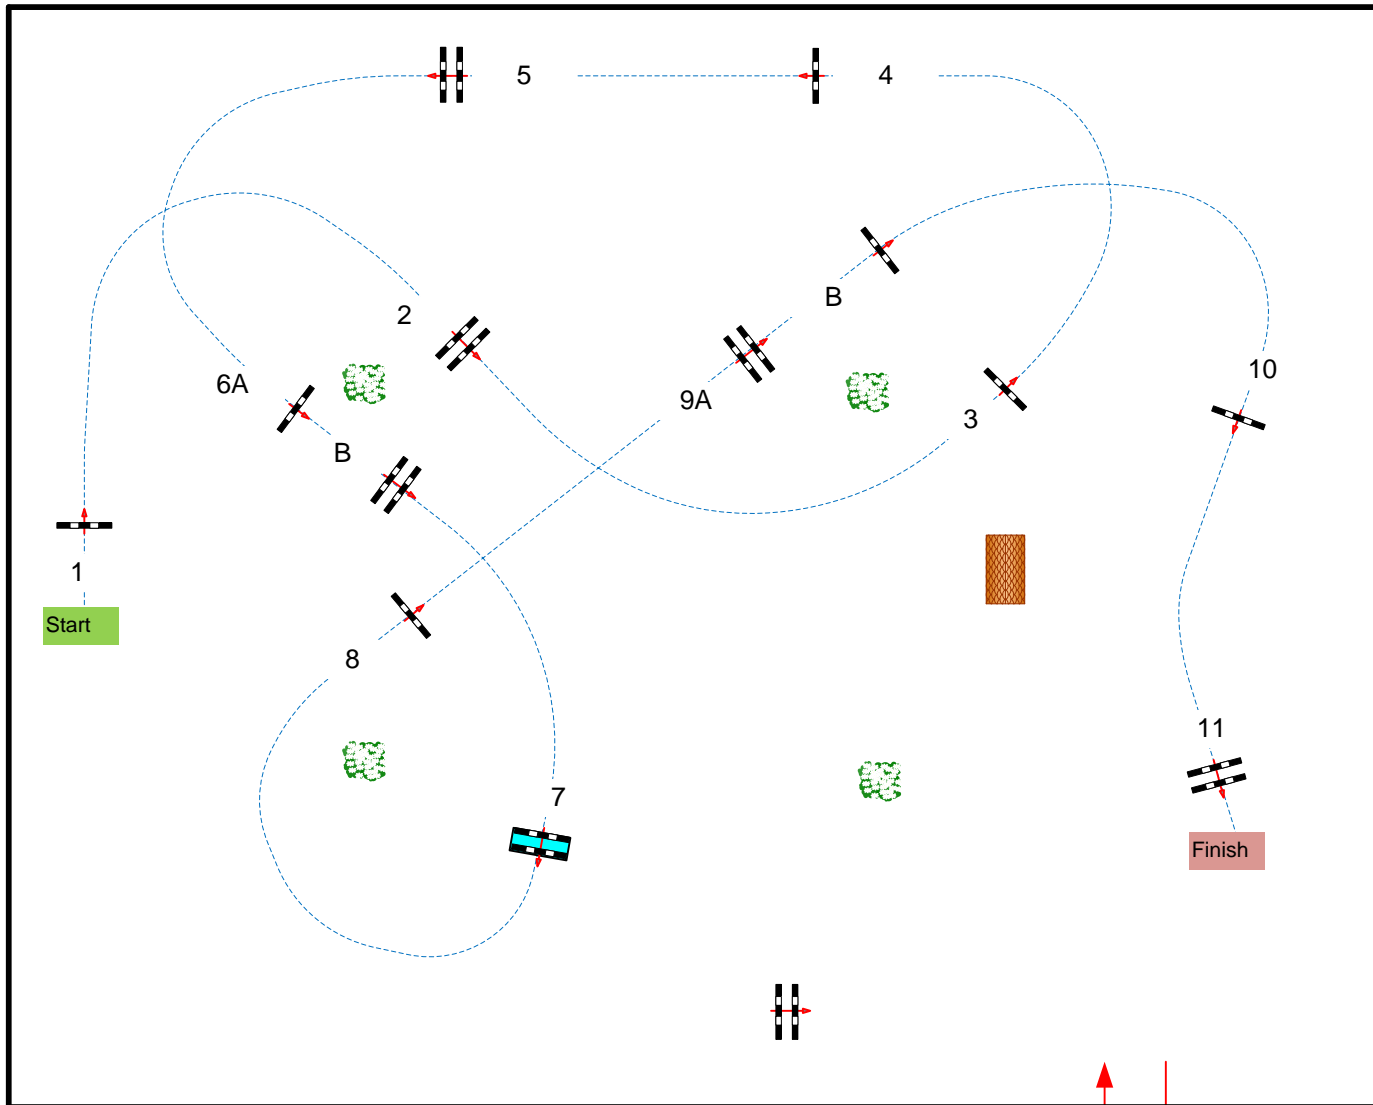

CSI**** / * / YH Lier

JURY

FLANDRIA ARENA

Class No.:

3

CSI*** 1,35

Competition against the clock

donderdag 23 juli 2020

Start: 16:00

Table: A

National RG:

FEI RG / Art. 238.2.1

Height: 1,35 m

Speed: 350 m/min

Length: 440 m

Time allowed: 76 sec

Time limit: 152 sec

Obstacles: 11

Efforts: 13

Course Designer;
Marco de jong
Henk Linders
Pieter Vitse