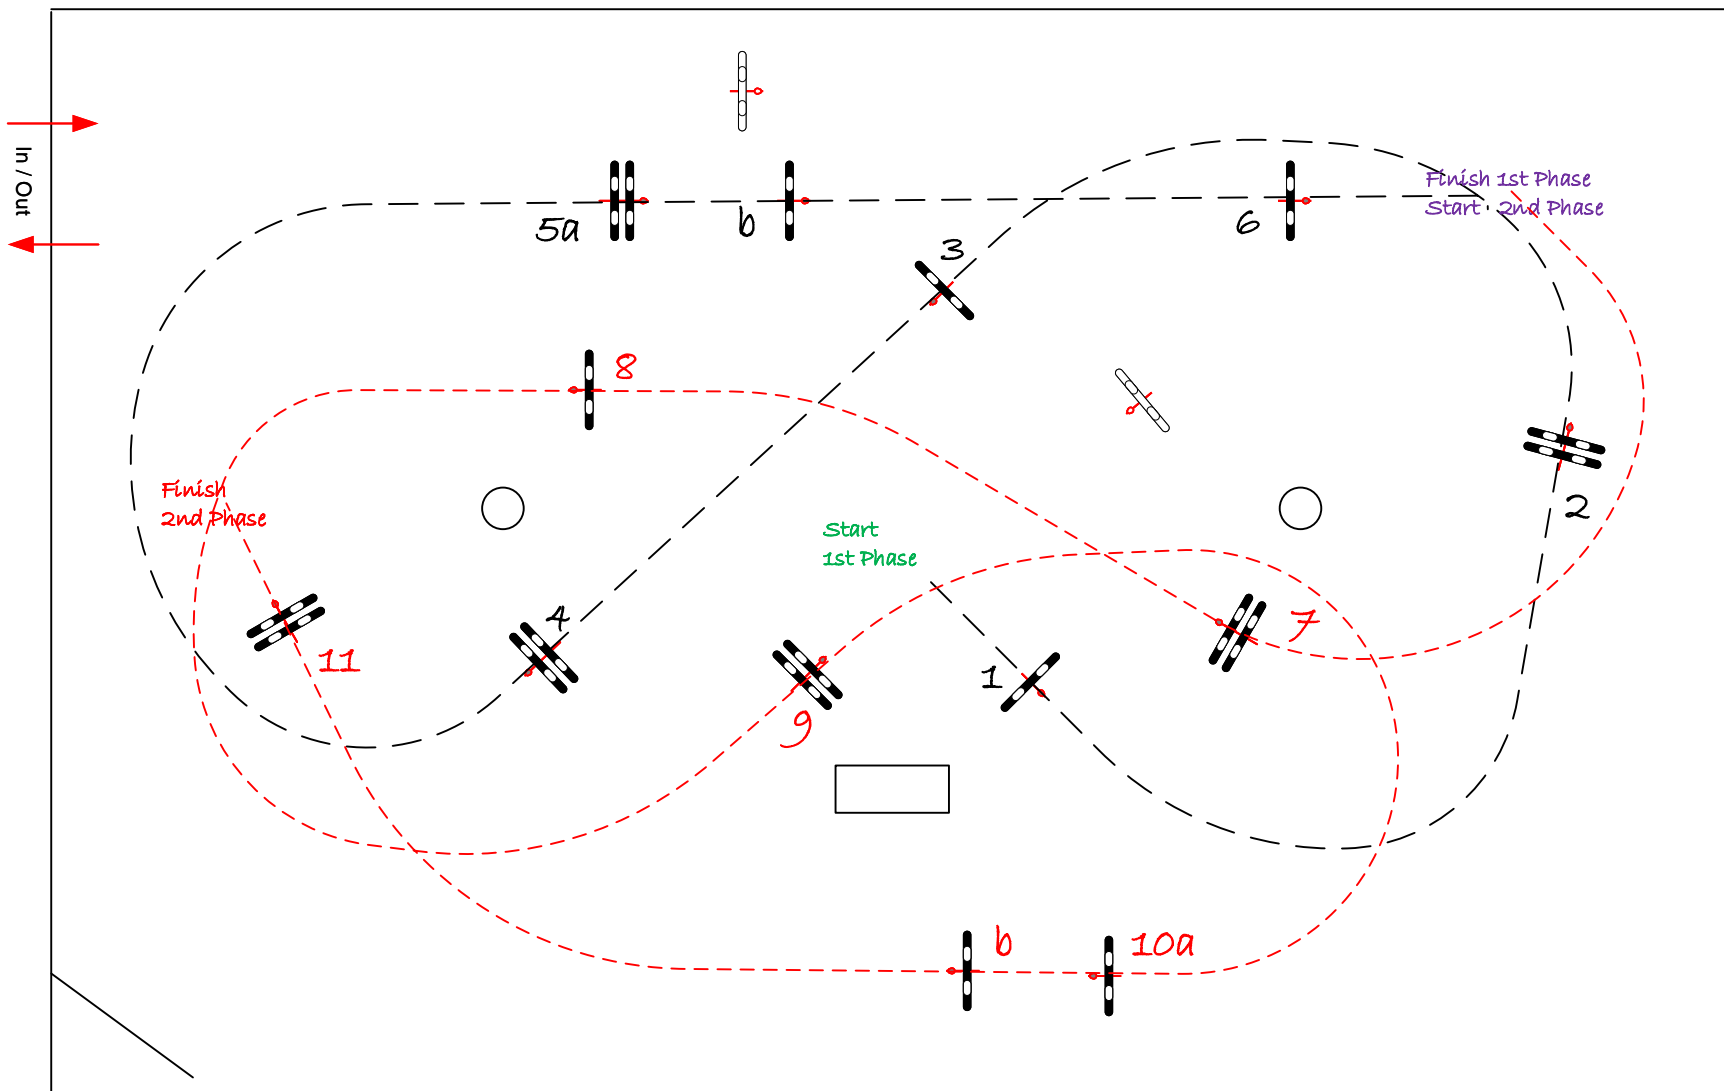

STEPHEX ARENA

SUMMER EURO REGIO

Class No.: 18

0,80

Competition in two Phases Special

Zondag 12 juli 2020

COURSE DESIGNER
VERBOVEN LUC

0476.46.40.70

Table: A
National RG:
FEI RG / Art. 274.2.5
Height: 0.80 m

Speed: 325 m/min

Length: 250 m

Time allowed: 47 sec

Time limit: 94 sec

1st Phase: 1 --- 6

Efforts: 7

Penalty sec

Closed combination:

2nd Phase:

~~7~~ --- 11

Length: 280 m

Time allowed: 52 sec

Time limit: 104 sec

JURY