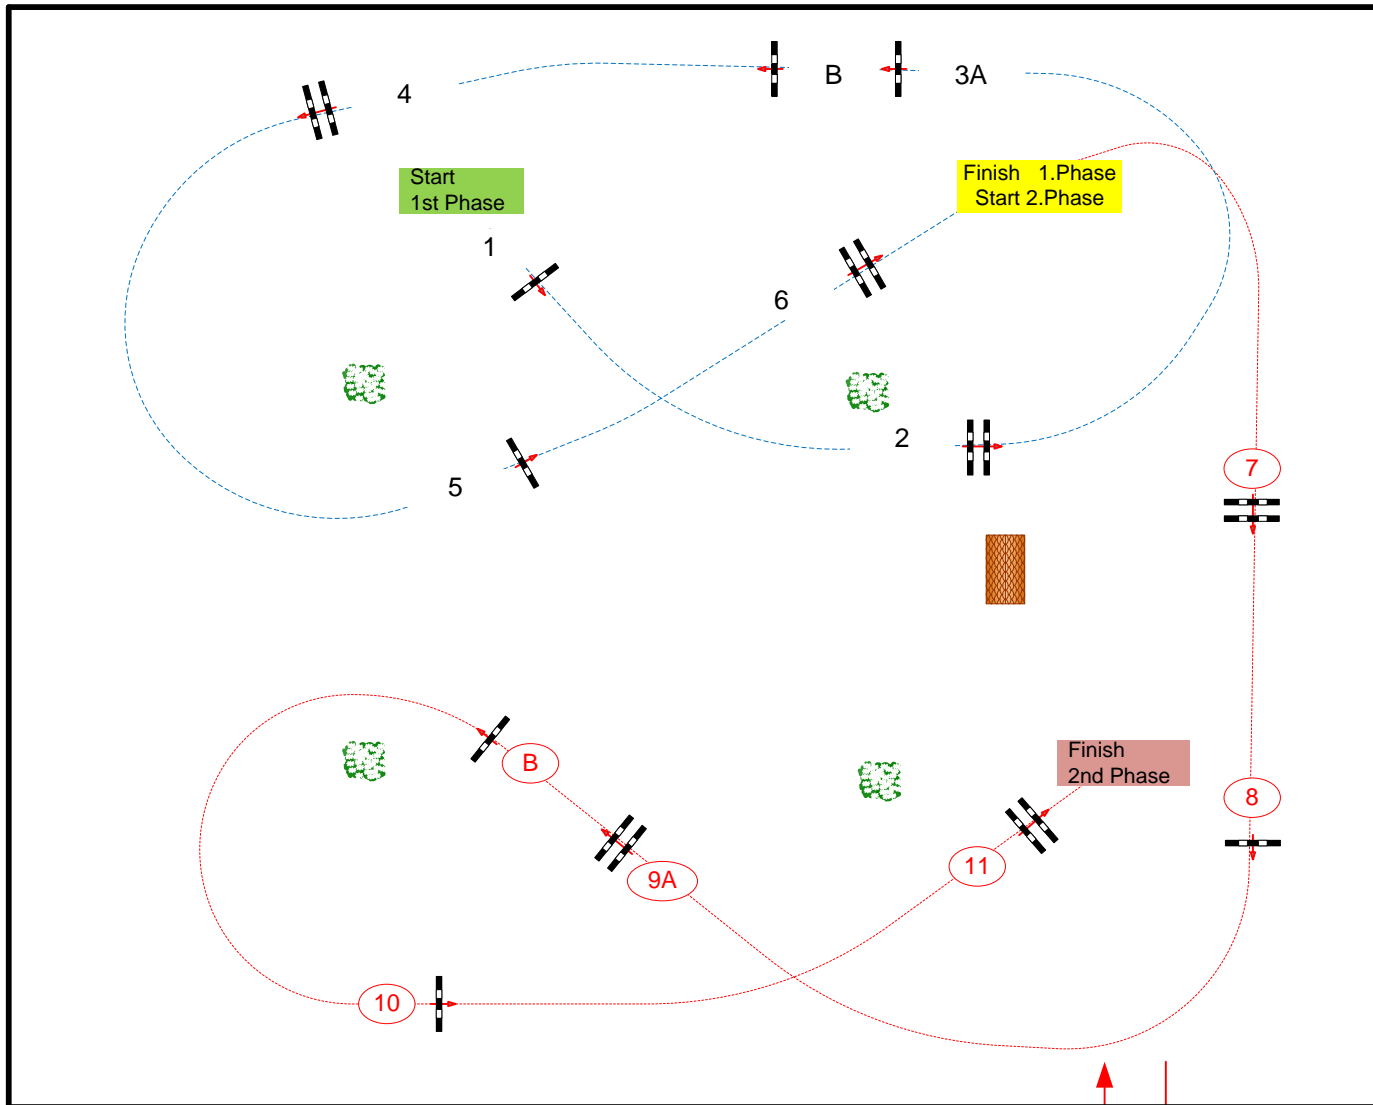

CSI** / * / YH Lier

JURY

FLANDRIA ARENA

Class No.: **C**

CSI YH 7 yrs old

Competition in two Phases special

donderdag 2 juli 2020

Start: 12:30

Table: A

National RG:

FEI RG / Art. 274.2.5

Height: 1,30 m

Speed: 350 m/min

Length: 250 m

Time allowed: 43 sec

Time limit: 86 sec

Obstacles: 1-6

Efforts: 7

2nd phase: 7-11

Length: 240 m

Time allowed: 42 sec

Time limit: 84 sec

Course Designer;

Marco de jong