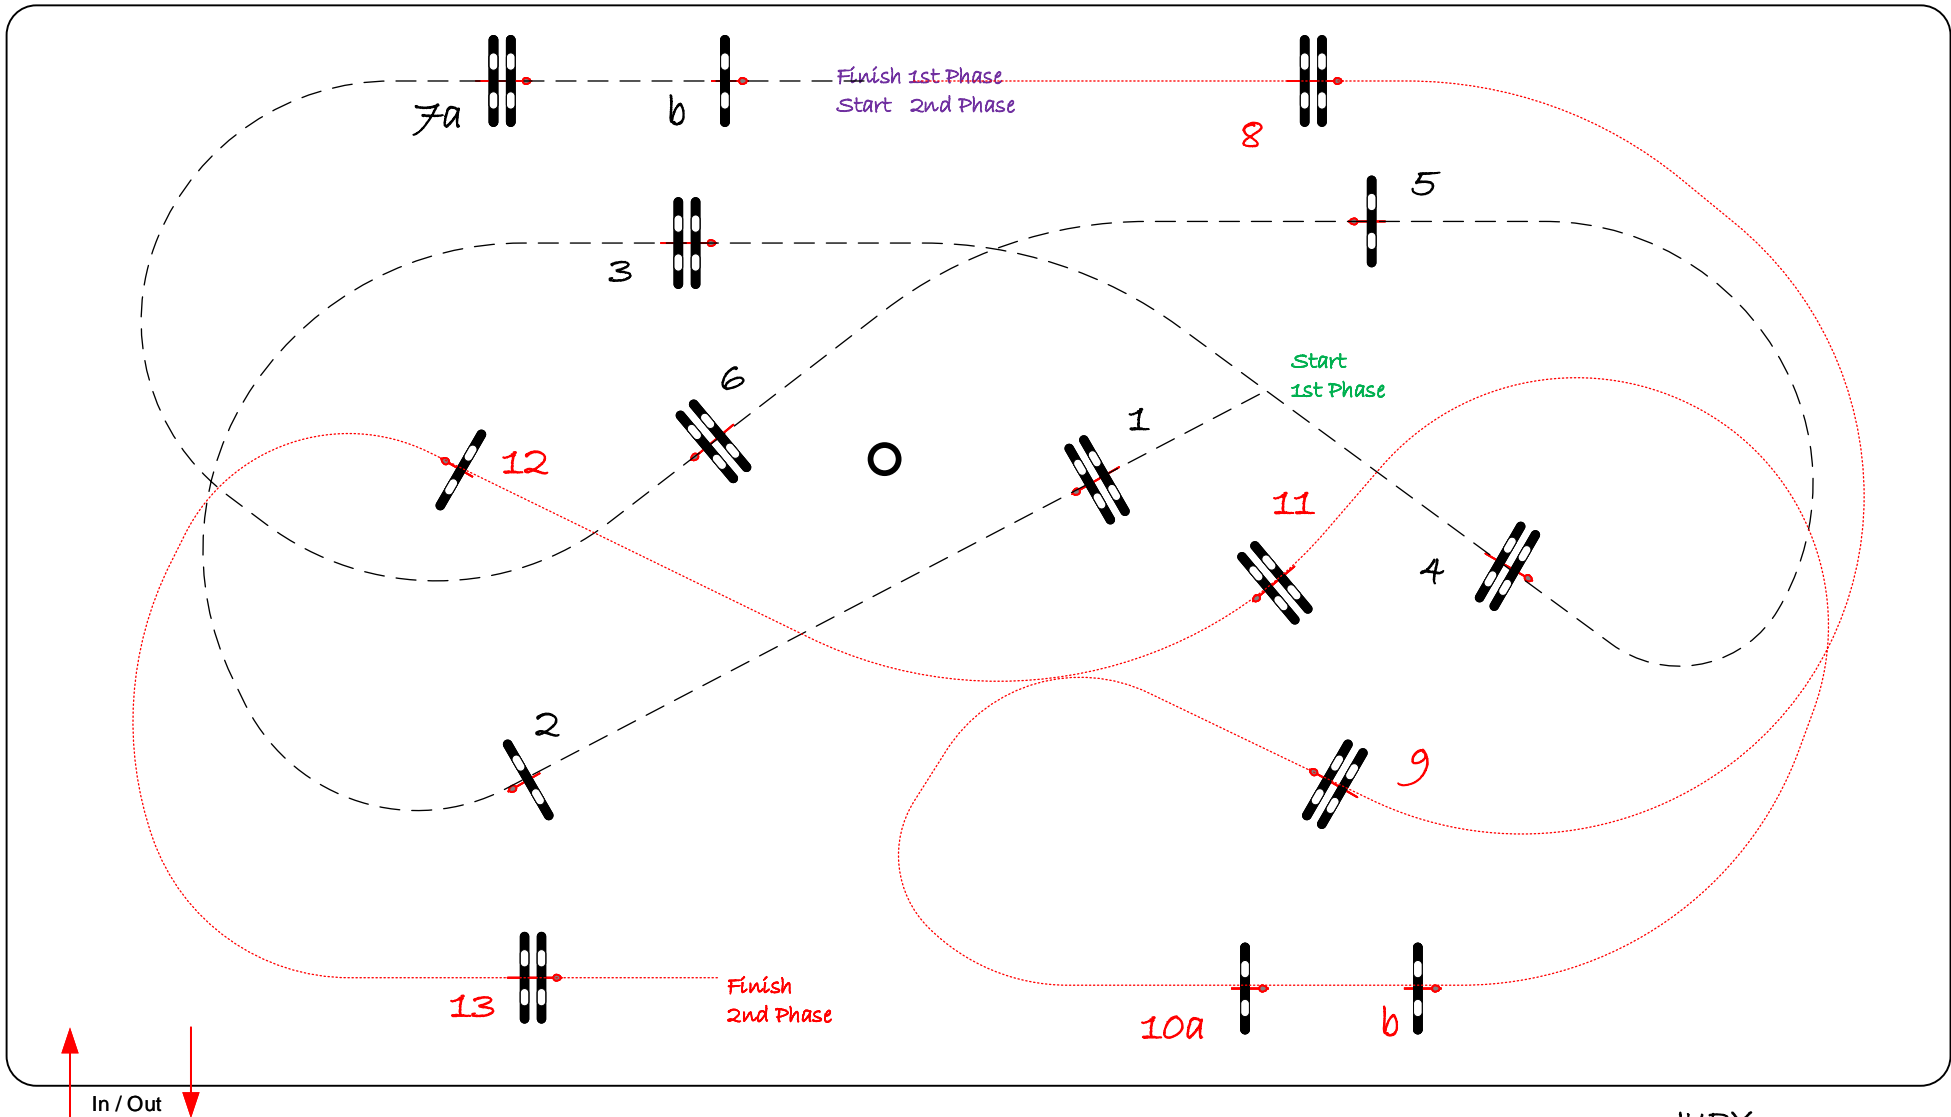

Jump off: 8 -- 13

National RG:

Length: 300 m

Efforts: 8

Length: 290 m

FEI RG / Art. 274.2.5

Time allowed: 52 sec

Penalty sec:

Time allowed: 50 sec

Height: 1,20 m

Time limit: 104 sec

Closed combination:

Time limit: 100 sec

JURY