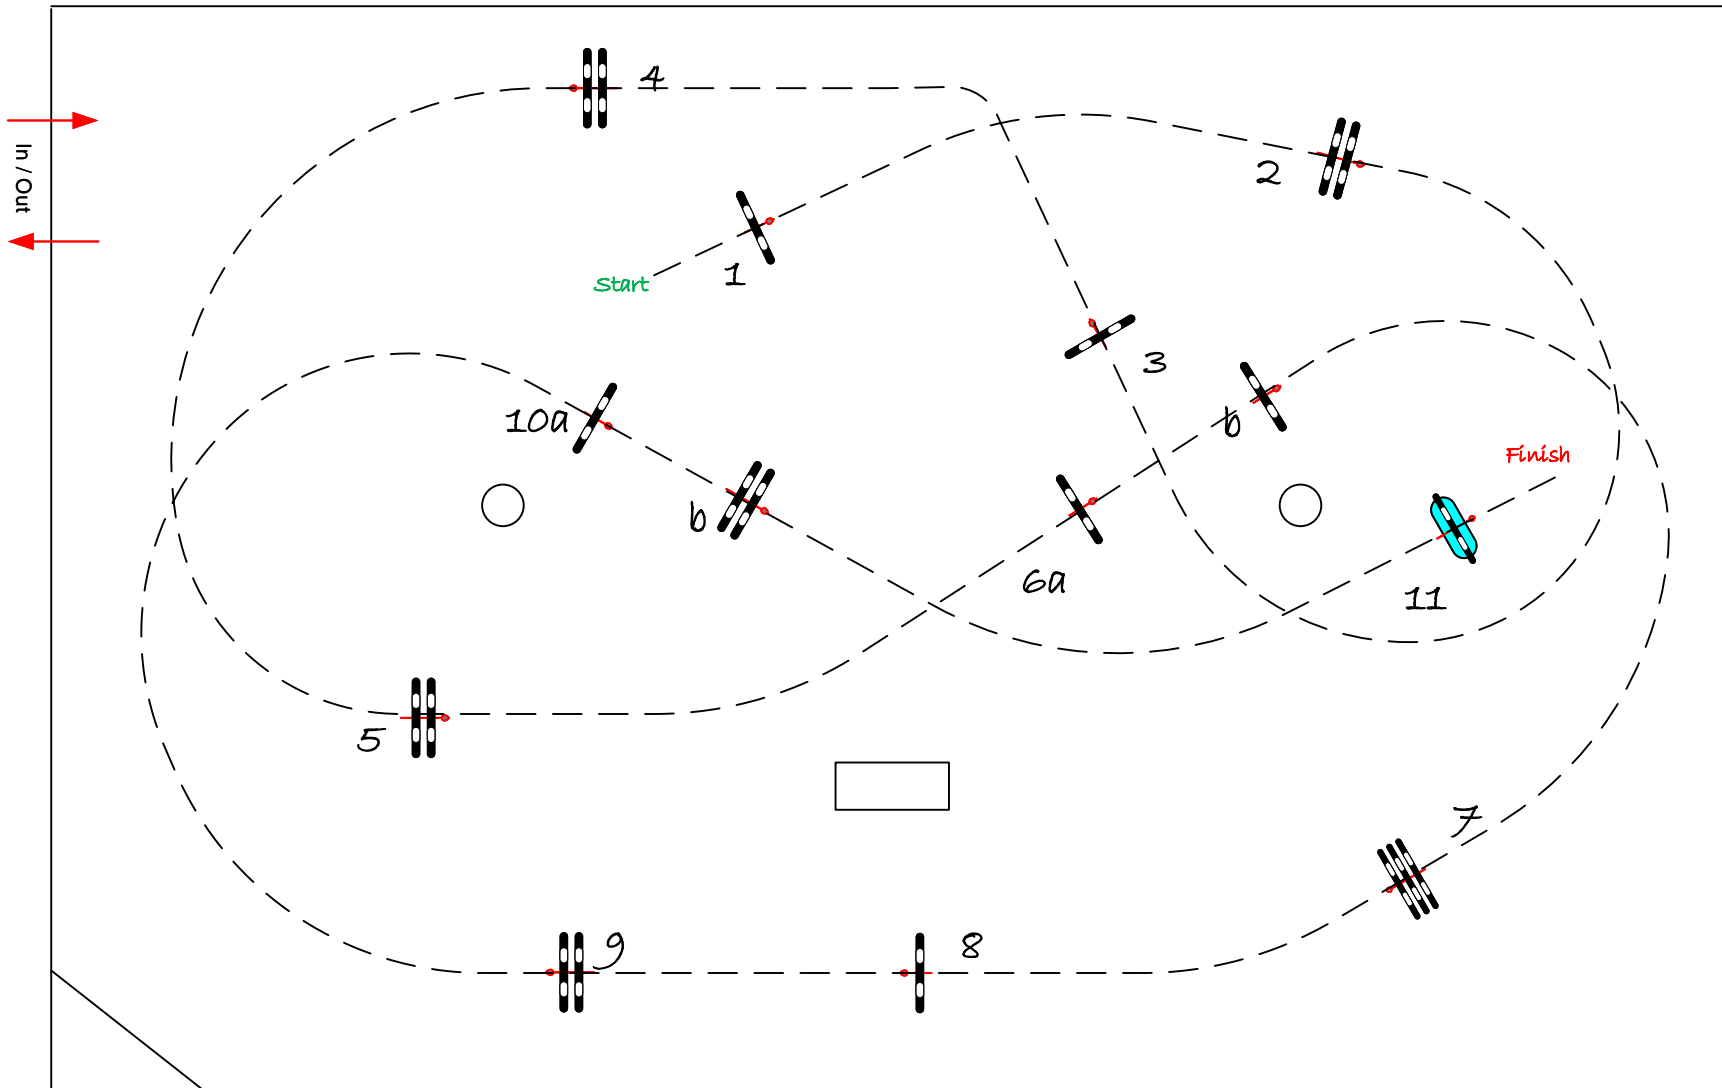

STEPHEX ARENA

GOLD

Class No.: 6

GOLD 1.30

Competition against the clock

vrijdag 26 juni 2020

Table: A
National RG:
FEI RG / Art. 238.2.1
Height: 1,30 m

Speed: 350 m/min

Length: 470 m

Time allowed: 81 sec

Time limit: 162 sec

Obstacles: 11

Efforts: 13

Penalty sec

Closed combination: