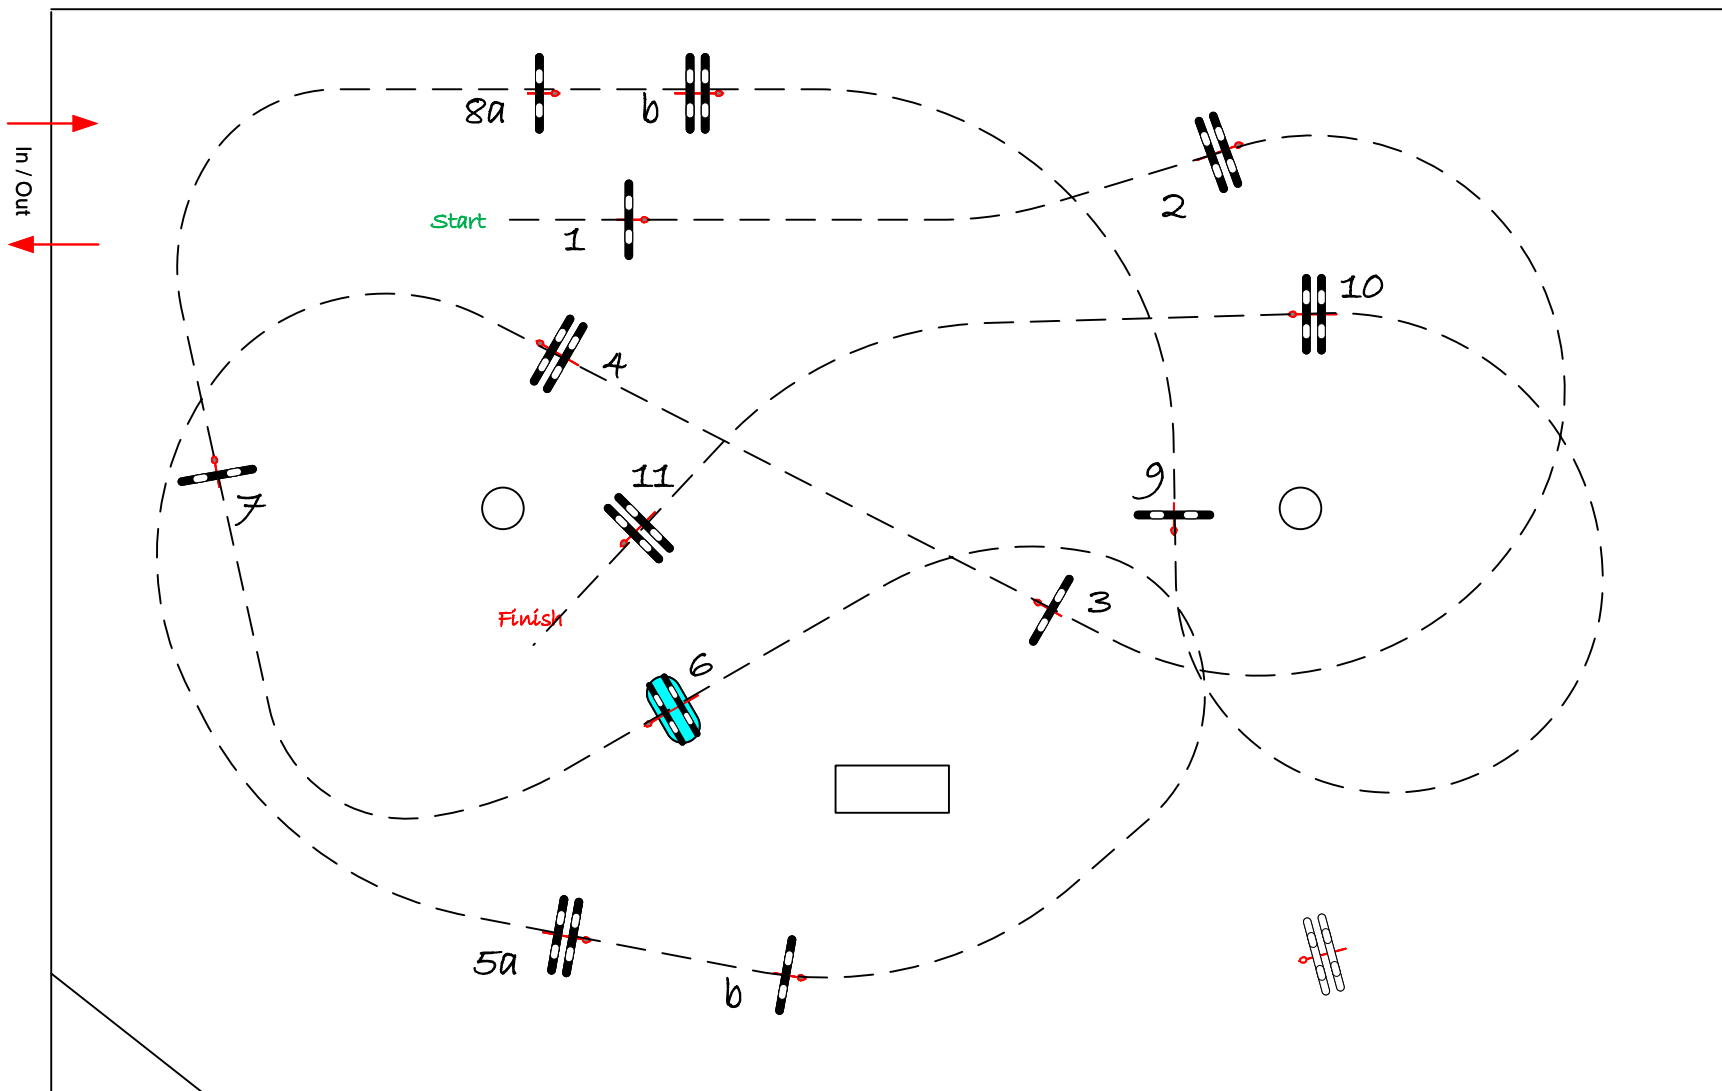

STEPHEX ARENA

GOLD

Class No.: 4

GOLD 1.40

Competition against the clock

donderdag 25 juni 2020

0476.46.40.70

Table: A
National RG:
FEI RG / Art. 238.2.1
Height: 1,40 m

Speed: 350 m/min

Length: 490 m

Time allowed: 84 sec

Time limit: 168 sec

Obstacles: 11

Efforts: 13

Penalty sec

Closed combination: