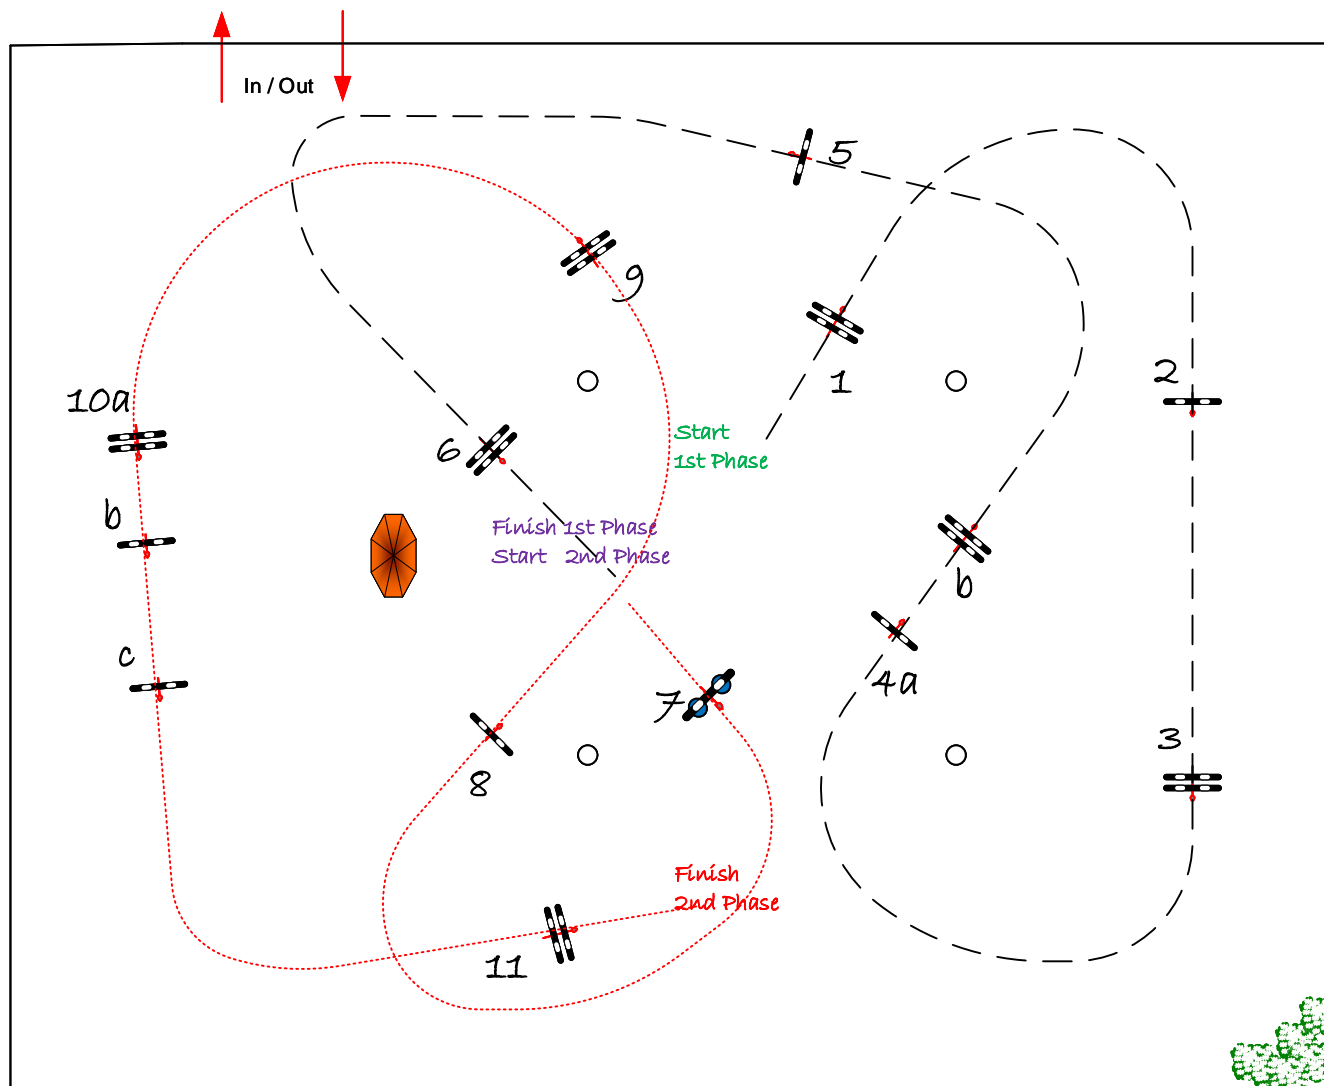

FLANDRIA RENT ARENA

YOUNG HORSES

Class No.: 10

YOUNG HORSES 6 YEARS

Competition in two Phases
Special

vrijdag 26 juni 2020

Table: A
National RG:
FEI RG / Art. 274.2.5
Height: 1,20 m

Speed: 350 m/min

Length: 280 m
Time allowed: 48 sec
Time limit: 96 sec

1st Phase 1 -- 6
Efforts: 7
Penalty sec
Closed combination:

2nd Phase:
~~7~~ -- 11
Length: 240 m
Time allowed: 42 sec
Time limit: 84 sec

jury