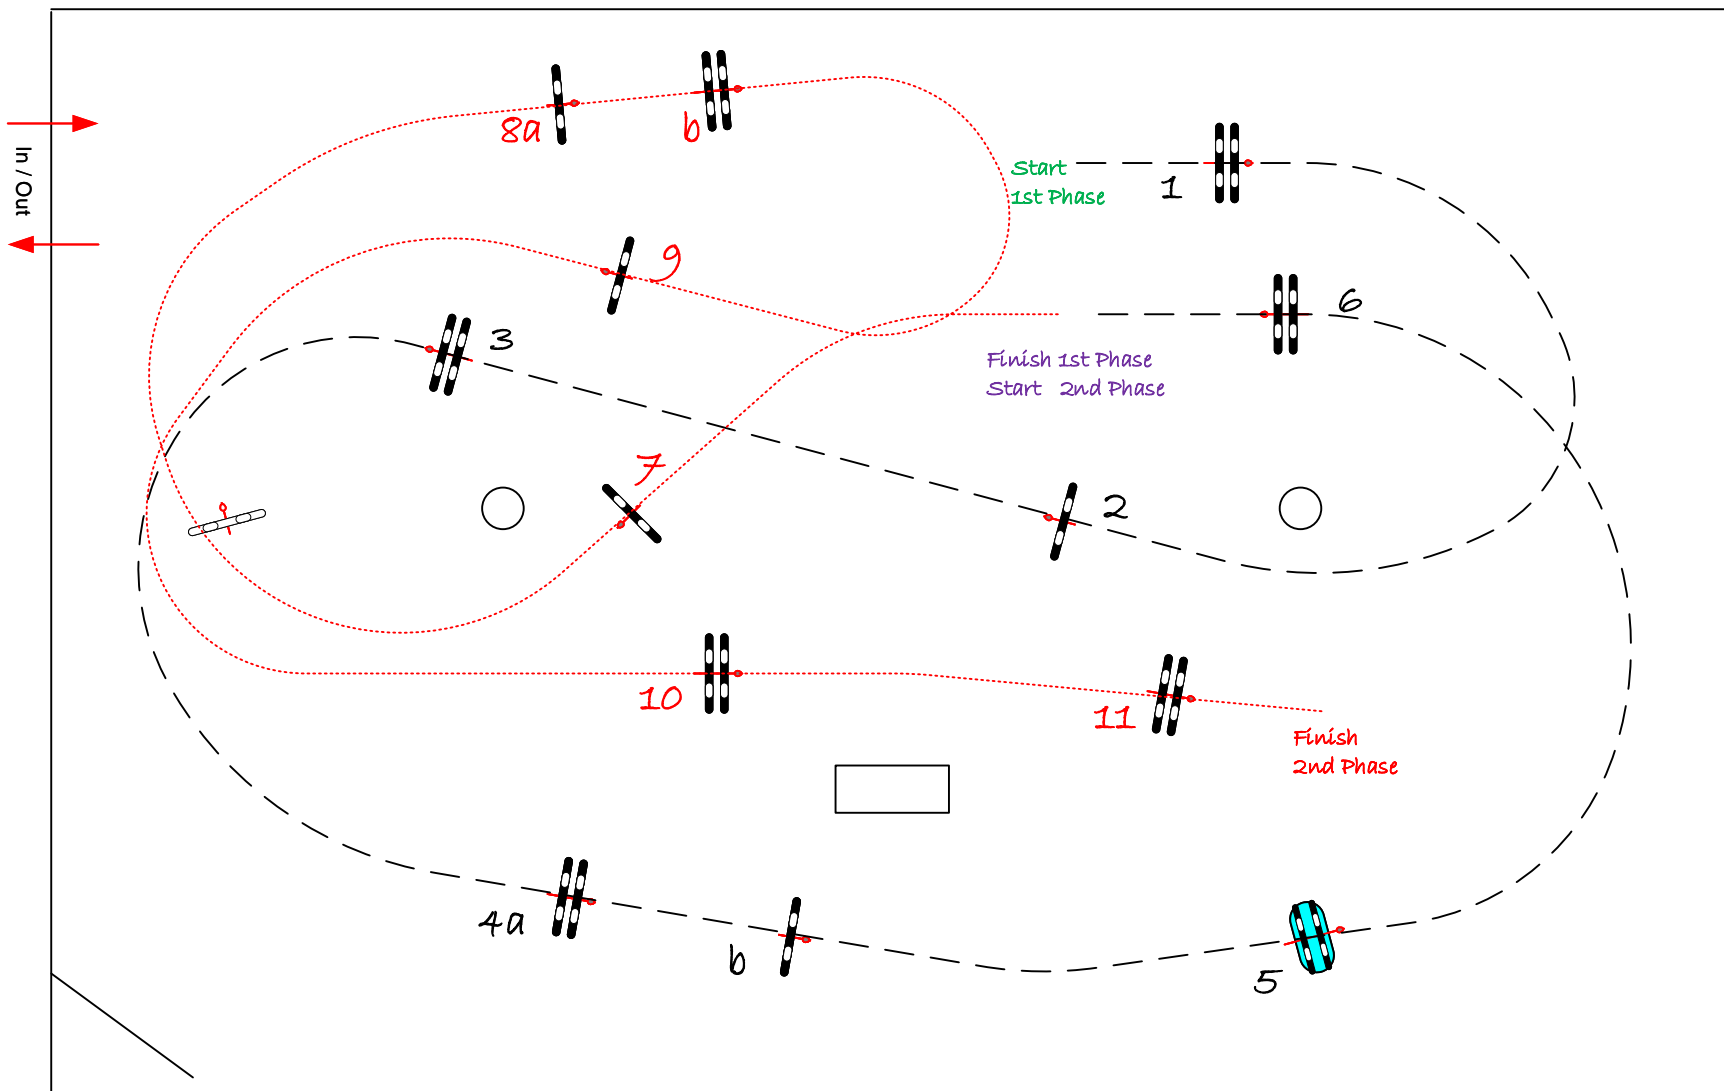

STEPHEX ARENA

GOLD

Class No.: 1

GOLD 1.10

Competition in two Phases Special

donderdag 25 juni 2020

COURSE DESIGNER
VERBOVEN LUC
0476.46.40.70

Table: A
National RG:
FEI RG / Art. 274.2.5
Height: 1,10 m

Speed: 350 m/min

Length: 260 m

Time allowed: 45 sec

Time limit: 90 sec

Obstacles: 1 --- 6

Efforts: 14

Penalty sec

Closed combination:

2nd Phase:

~~7~~ --- 11

Length: 250 m

Time allowed: 43 sec

Time limit: 86 sec

JURY