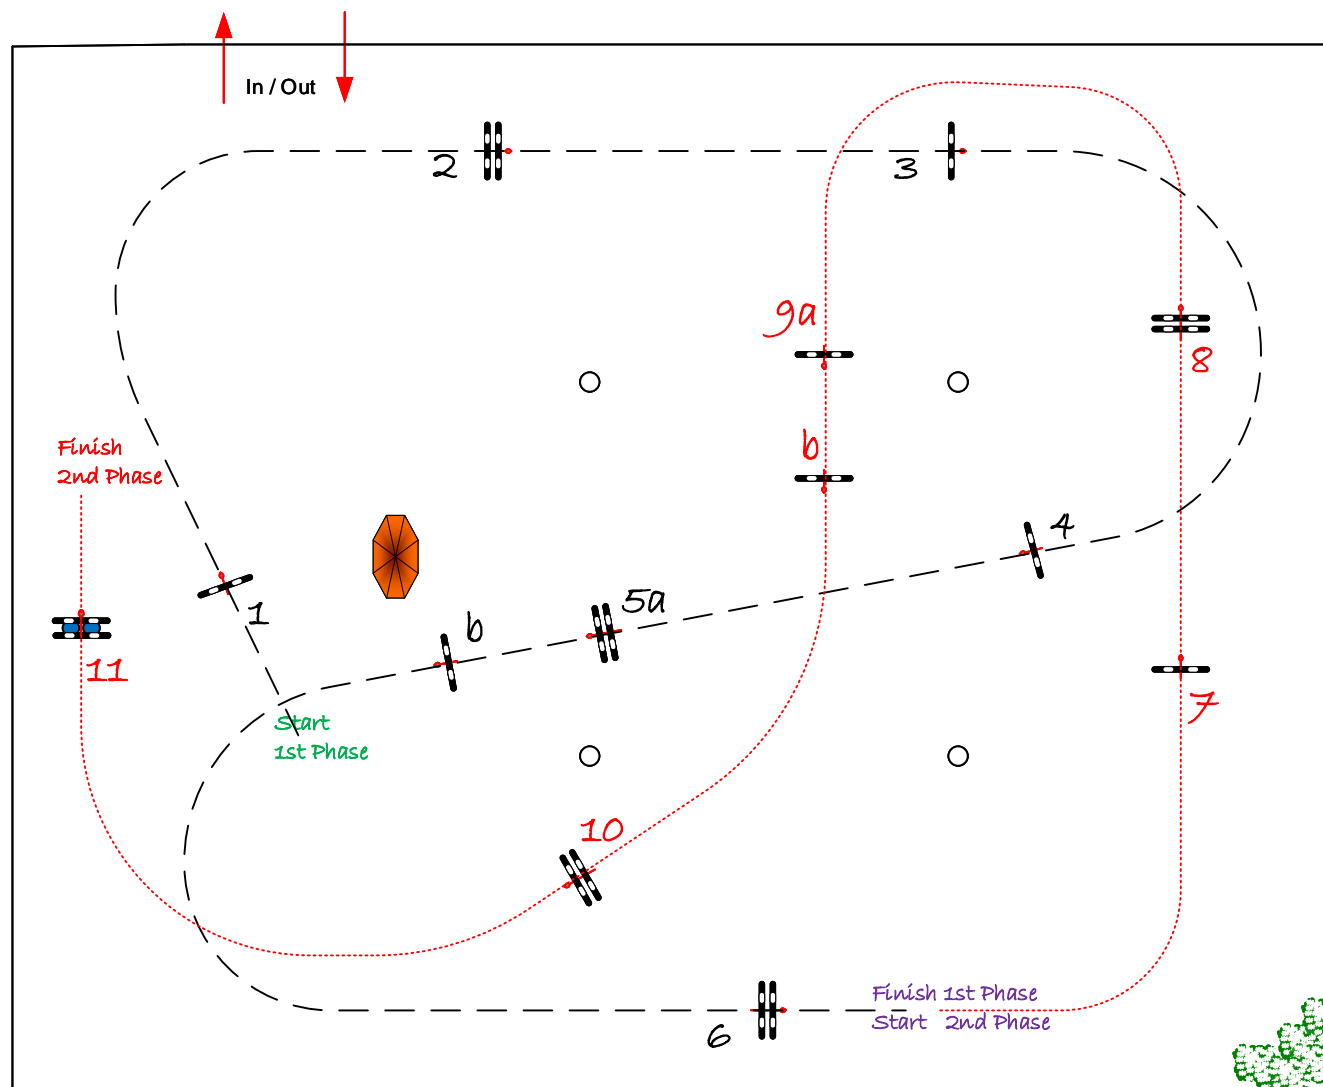

FLANDRIA RENT ARENA

YOUNG HORSES

Class No.: 10

6 years

Competition in two Phases
Special

vrijdag 19 juni 2020

Table: A
National RG:
FEI RG / Art. 274.25
Height: 1.20 m

Speed: 325 m/min

Length: 290 m
Time allowed: 54 sec
Time limit: 108 sec

1st Phase 1 -- 6
Efforts: 7
Penalty sec
Closed combination:

2nd Phase:
~~7~~ -- 11
Length: 230 m
Time allowed: 43 sec
Time limit: 86 sec

jury

COURSE DESIGNER
VERBOVEN LUC