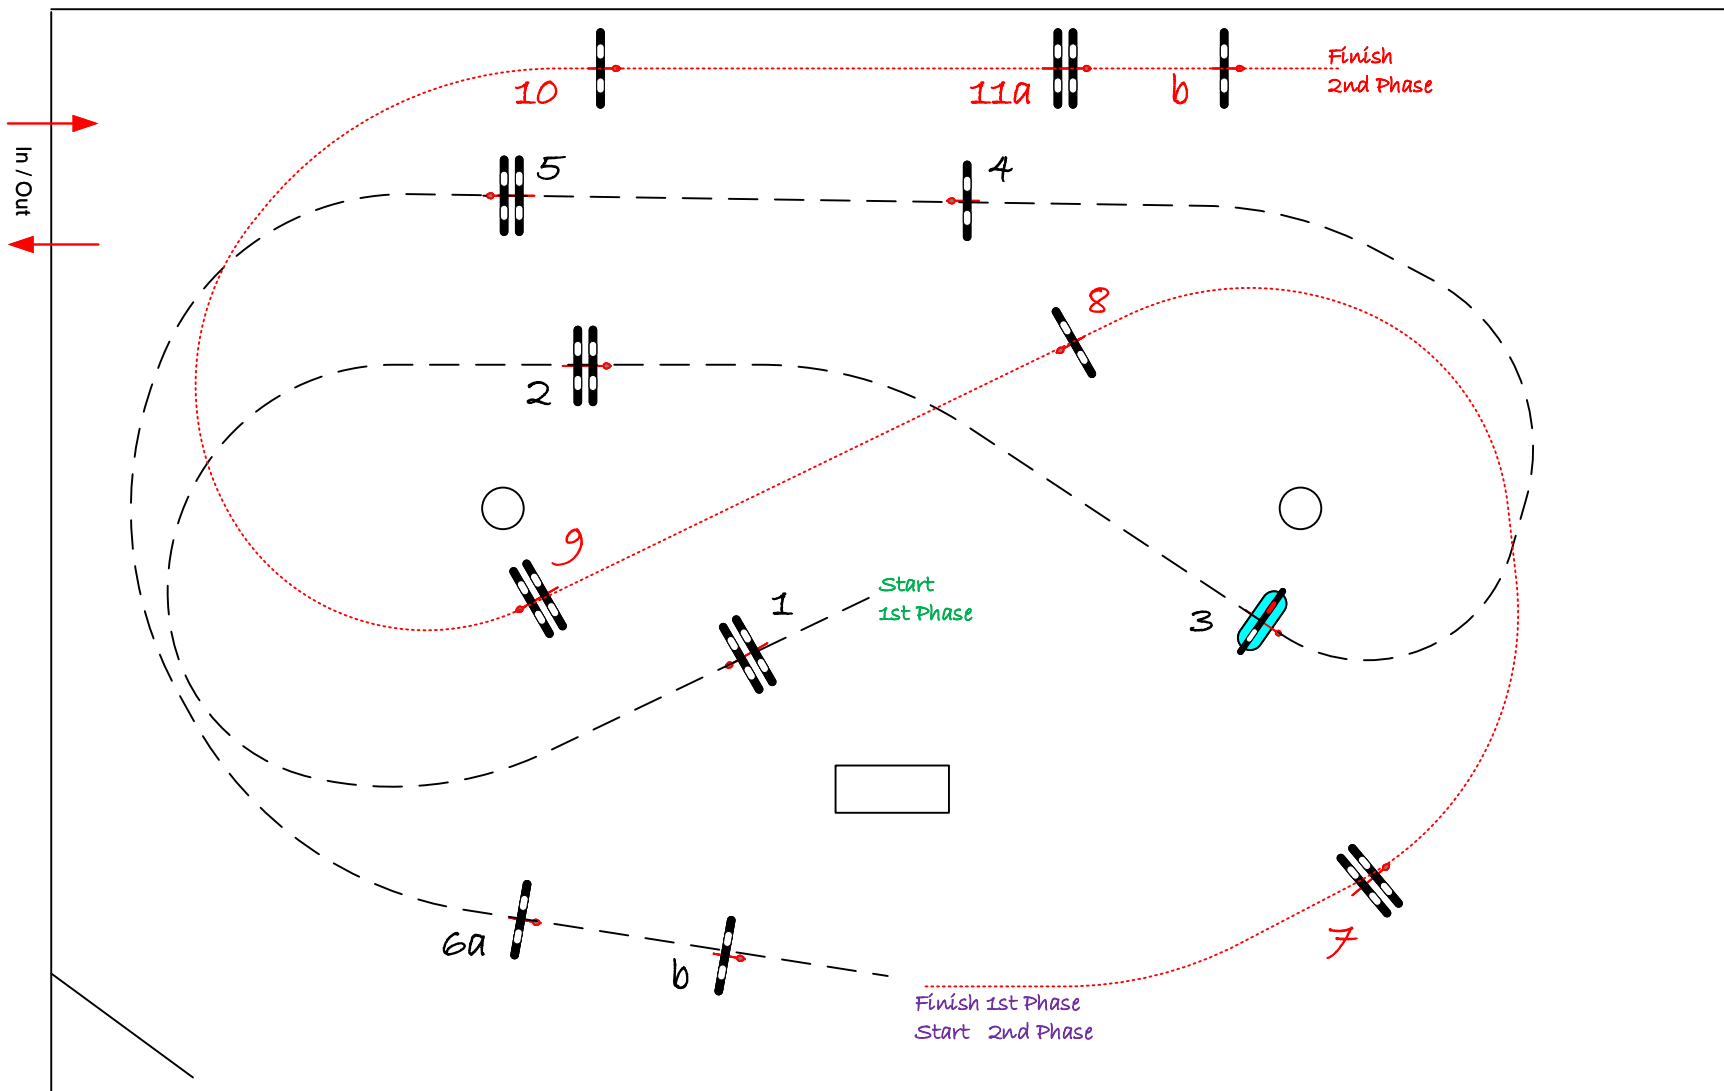

STEPHEX ARENA

SILVER

Class No.: 14

SILVER 125

Competition in two Phases Special

zaterdag 13 juni 2020

COURSE DESIGNER
VERBOVEN LUC
0476.46.40.70

Table: A
National RG:
FEI RG / Art. 274.2.5
Height: 1.25 m

Speed: 350 m/min

Length: 270 m

Time allowed: 47 sec

Time limit: 94 sec

1st Phase: 1 --- 6

Efforts: 7

Penalty sec

Closed combination:

2nd Phase:

~~7~~ --- 11

Length: 230 m

Time allowed: 40 sec

Time limit: 80 sec

JURY