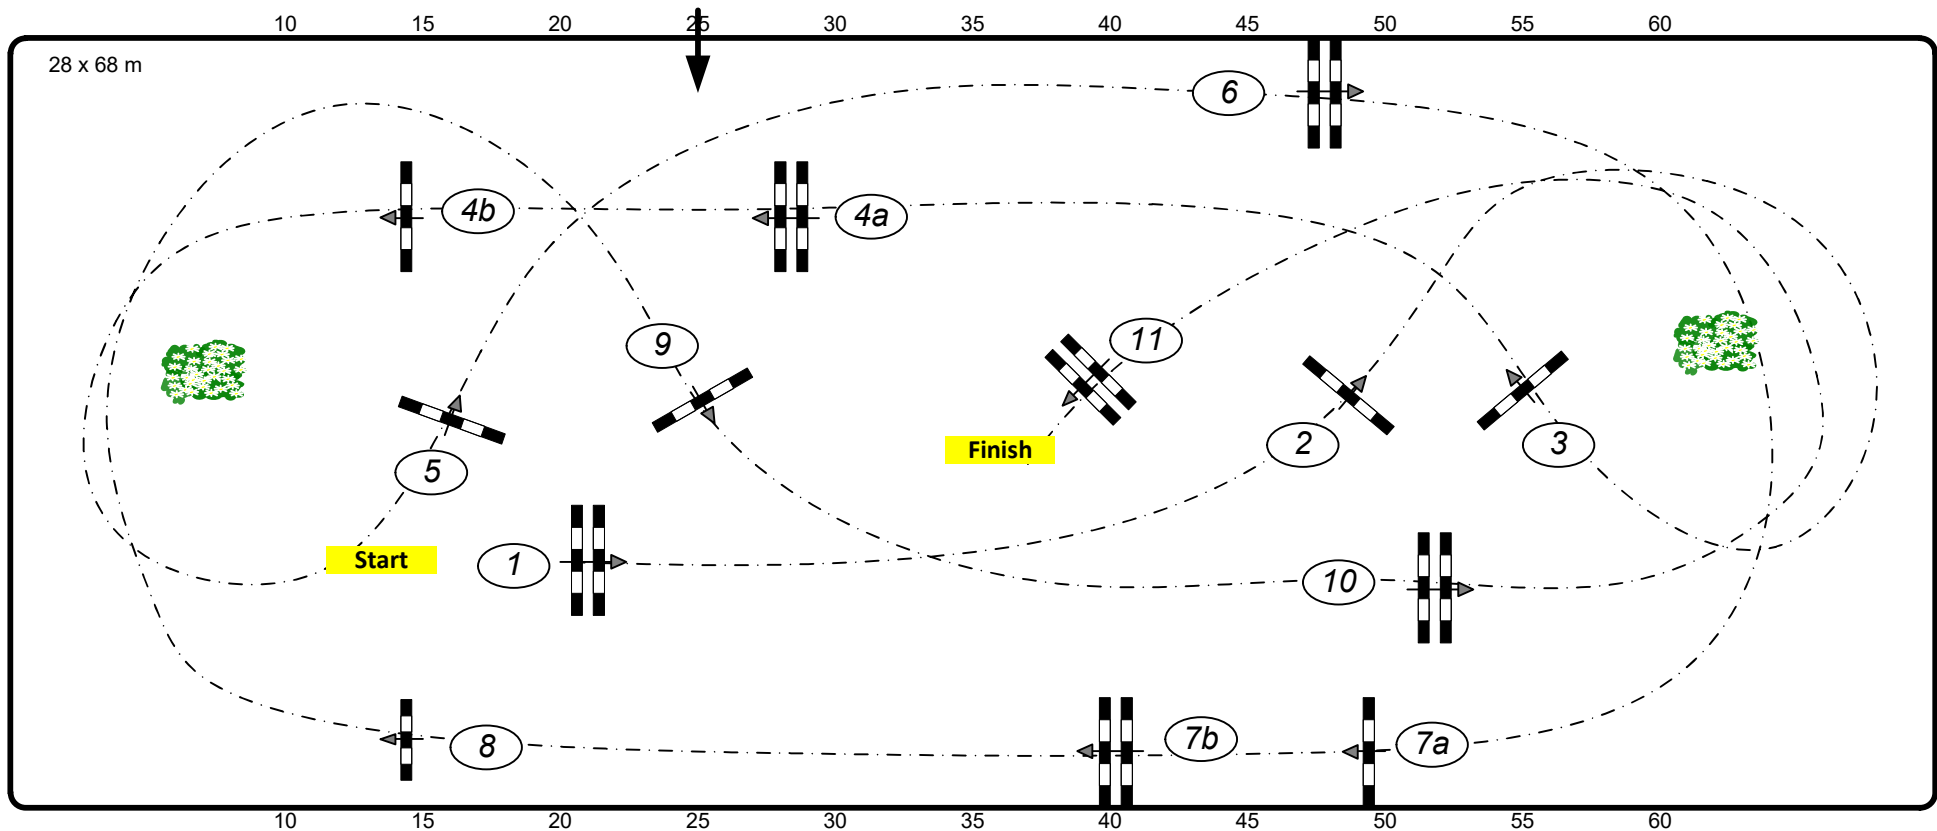

# Internationales CSI\*\* Neustadt Dosse 2019

**Class No.: 02      Big Tour Competition against the clock**

Table: A	Speed: 350 m/min	Obstacles: 11	Jump-Off: 0
National RG:	Length: 380 m	Efforts: 13	Length: 0 m
FEI RG / Art. 238.2.1	Time allowed: 66 sec	Penalty sec:	Time allowed: 0 sec
Height: 1,45 m	Time limit: 132 sec	Closed combination:	Time limit: 0 sec