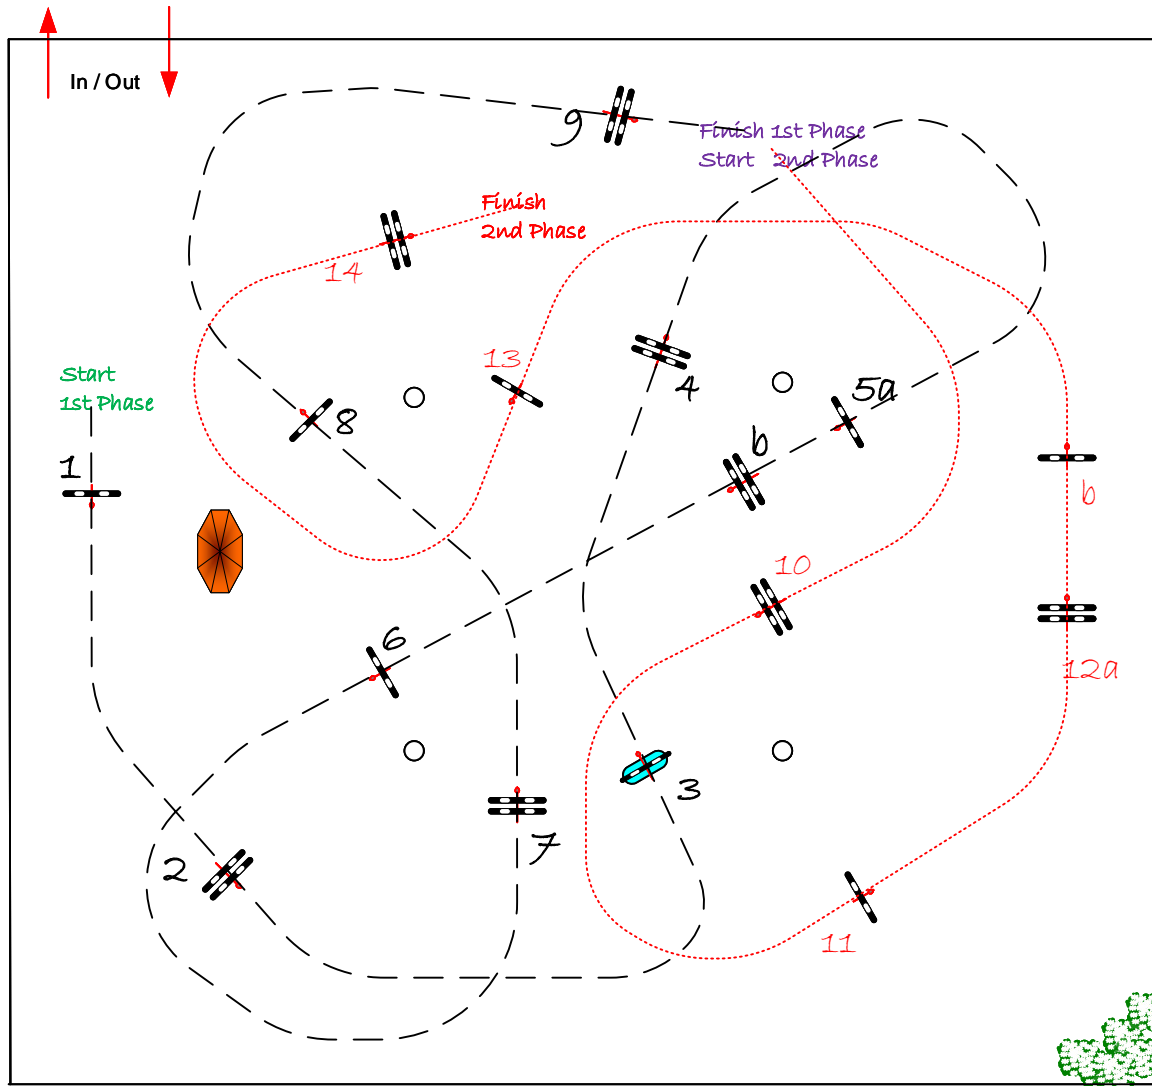

FLANDRIA RENT ARENA

CSI ** - CSI * - CSI YH

2

EUROHORSE

Class No.: 2

CSI ** 1.30

Competition in two Phases

vrijdag 7 juni 2019

Course Designer
Geysmans Eddy - Bel
Ass. Verboven Luc - Bel
Godecharle Eddy - Bel

Table: A

National RG:

FEI RG / Art. 274.1.5.3

Height: 1.30 m

Speed: 350 m/min

Length: 390 m

Time allowed: 67 sec

Time limit: 134 sec

1st Phase: 1---9

Efforts: 10

Penalty sec

Closed combination:

2nd Phase:

10 --- 14

Length: 270 m

Time allowed: 47 sec

Time limit: 94 sec

2nd Jump-off:

Length: 0 m

Time allowed: 0 sec

Time limit: 0 sec

jury