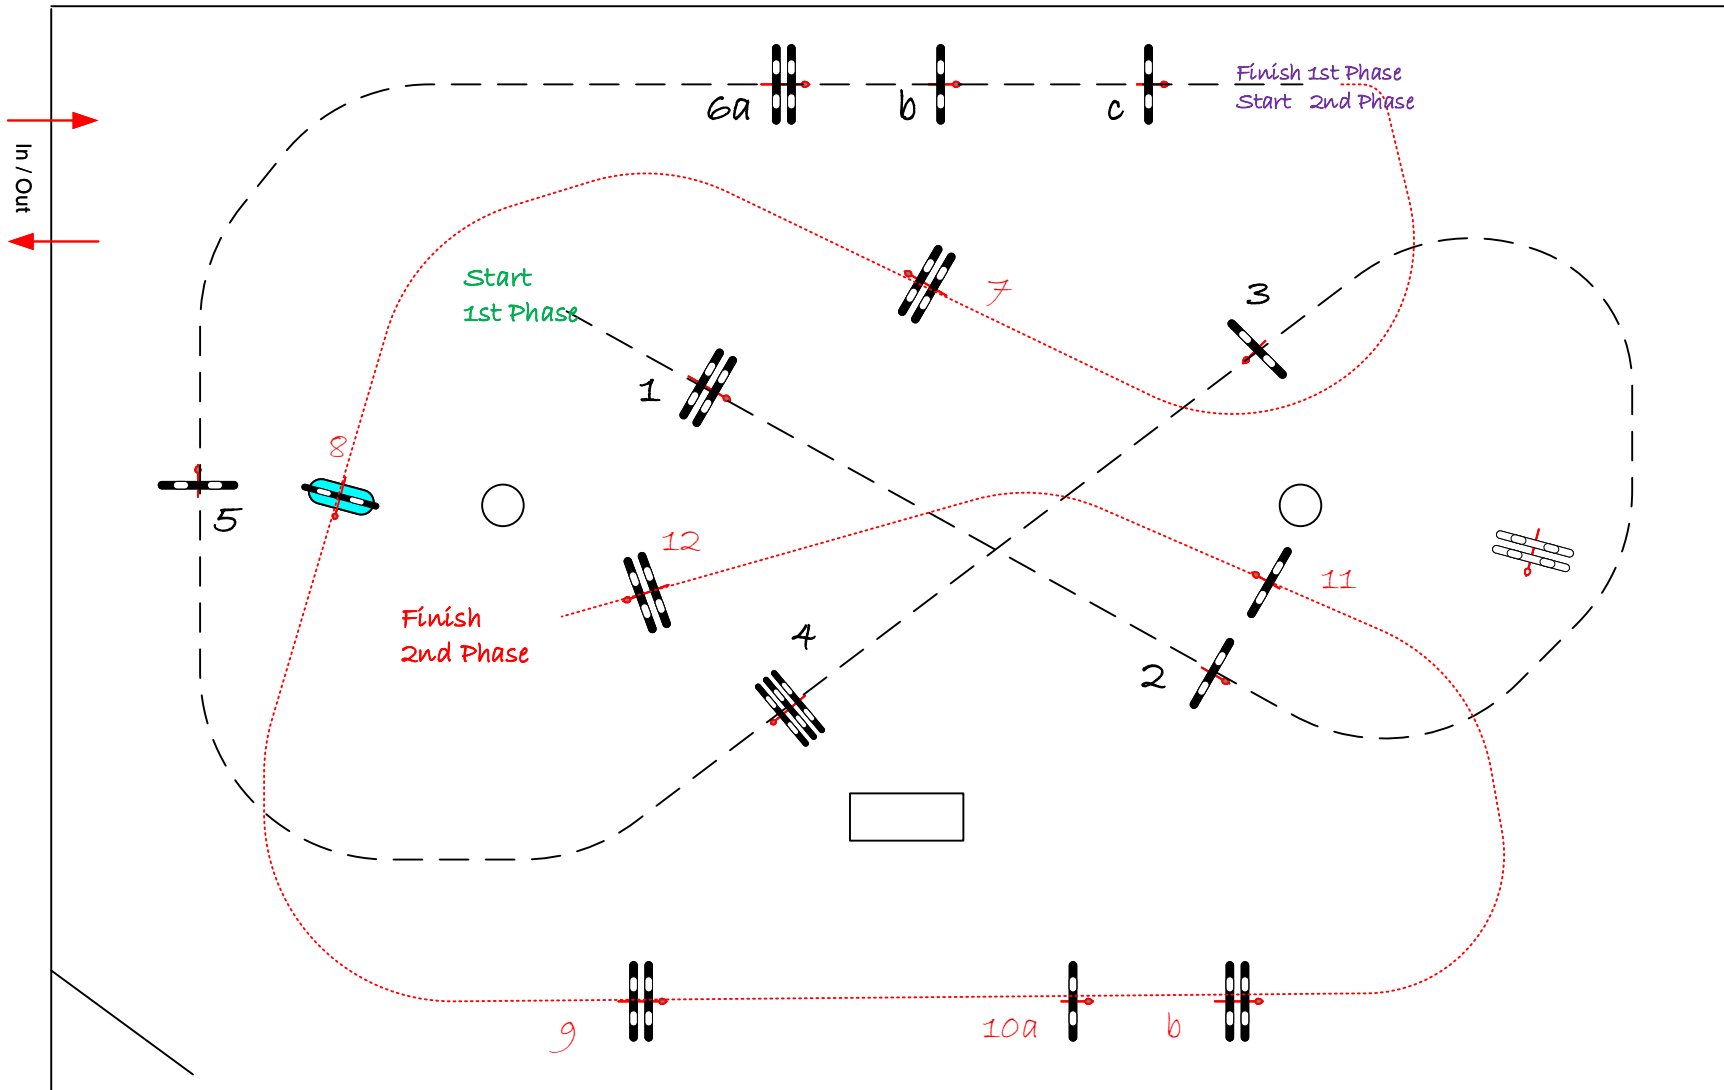

Class No.: 7

Nationaal 1.25

Competition in two Phases
Speciale

Zondag 12 mei 2019

Table: A

National RG:

FEI RG / Art. 274.2.5

Height: 1,25 m

Speed: 350 m/min

Length: 260 m

Time allowed: 45 sec

Time limit: 90 sec

1st Phase: 1 --- 6

Efforts: 8

Penalty sec

Closed combination:

2nd Phase:

7 --- 12

Length: 240 m

Time allowed: 42 sec

Time limit: 84 sec

Course Designer
L. VERBOVEN BEL
0476.46.40.70