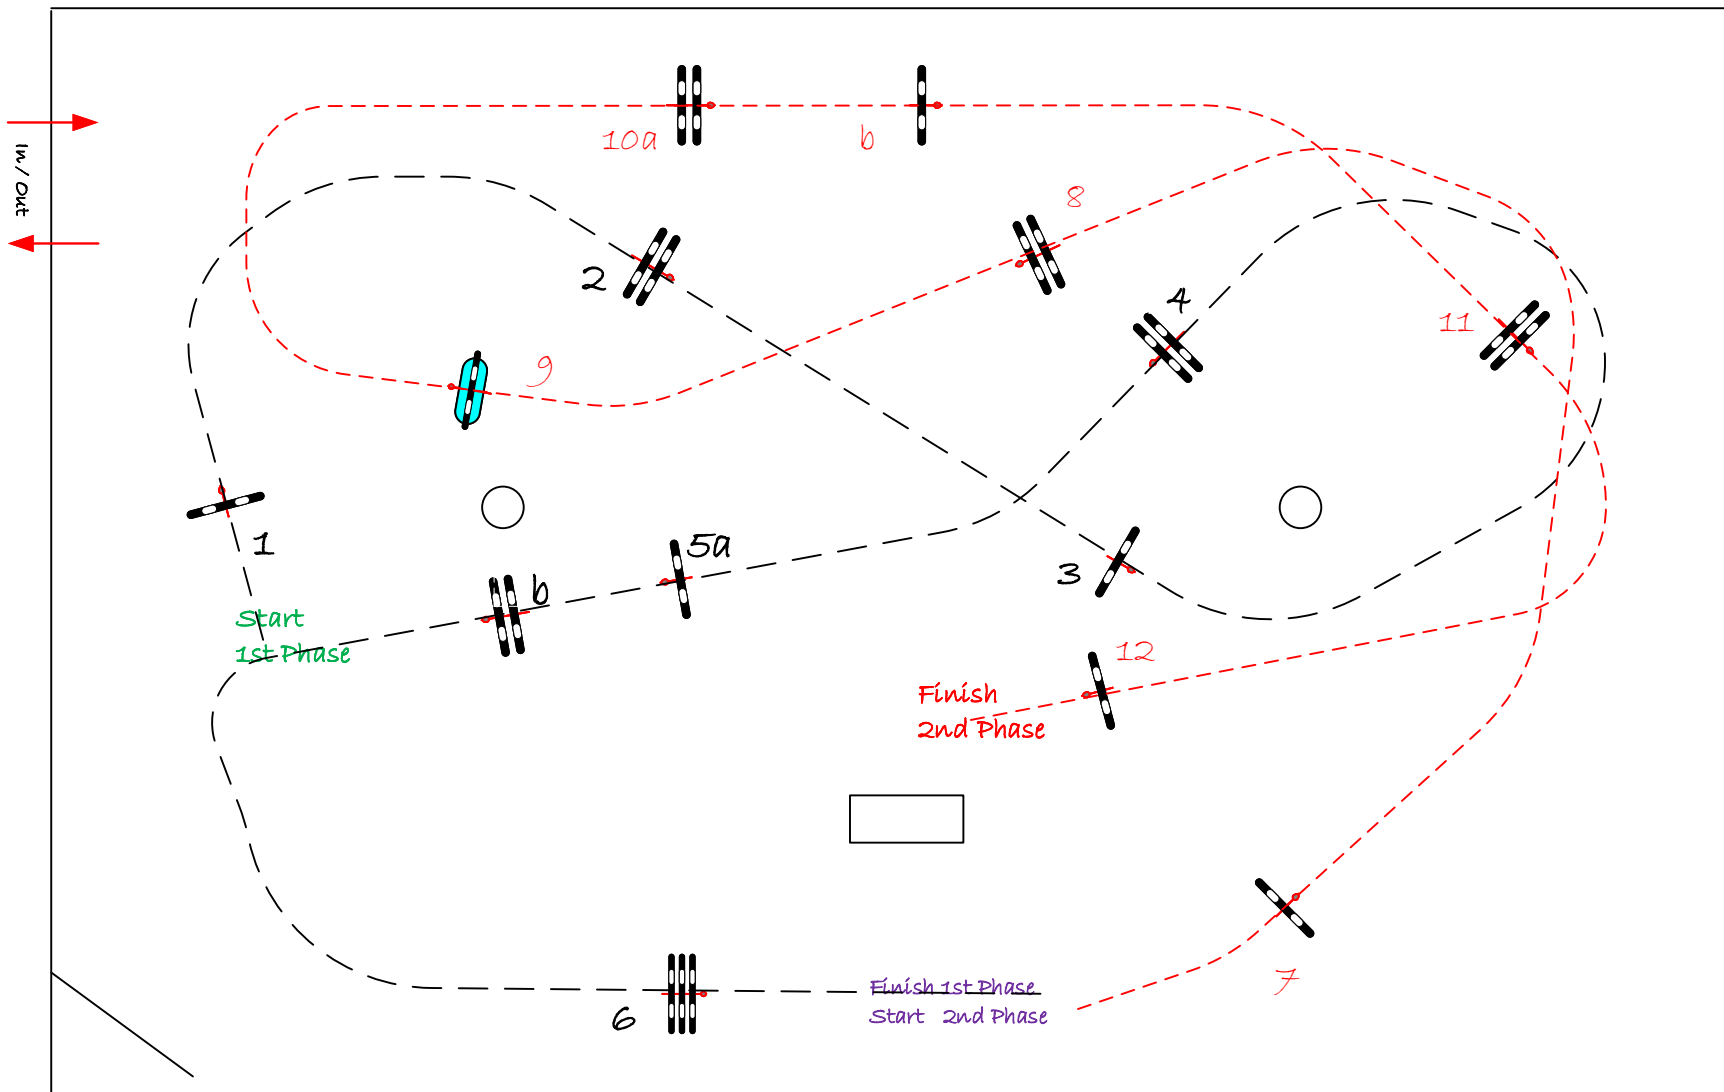

Class No.: 6

Nationaal 1.30

Competition in two Phases
Special

zaterdag 11 mei 2019

Table: A

National RG:

FEI RG / Art. 274.2.5

Height: 1,30 m

Speed: 350 m/min

Length: 260 m

Time allowed: 45 sec

Time limit: 90 sec

1st Phase: 1----6

Efforts: 7

Penalty sec

Closed combination:

2nd Phase:

~~7~~ --- 12

Length: 270 m

Time allowed: 47 sec

Time limit: 94 sec

Course Designer
L. VERBOVEN BEL
0476.46.40.70