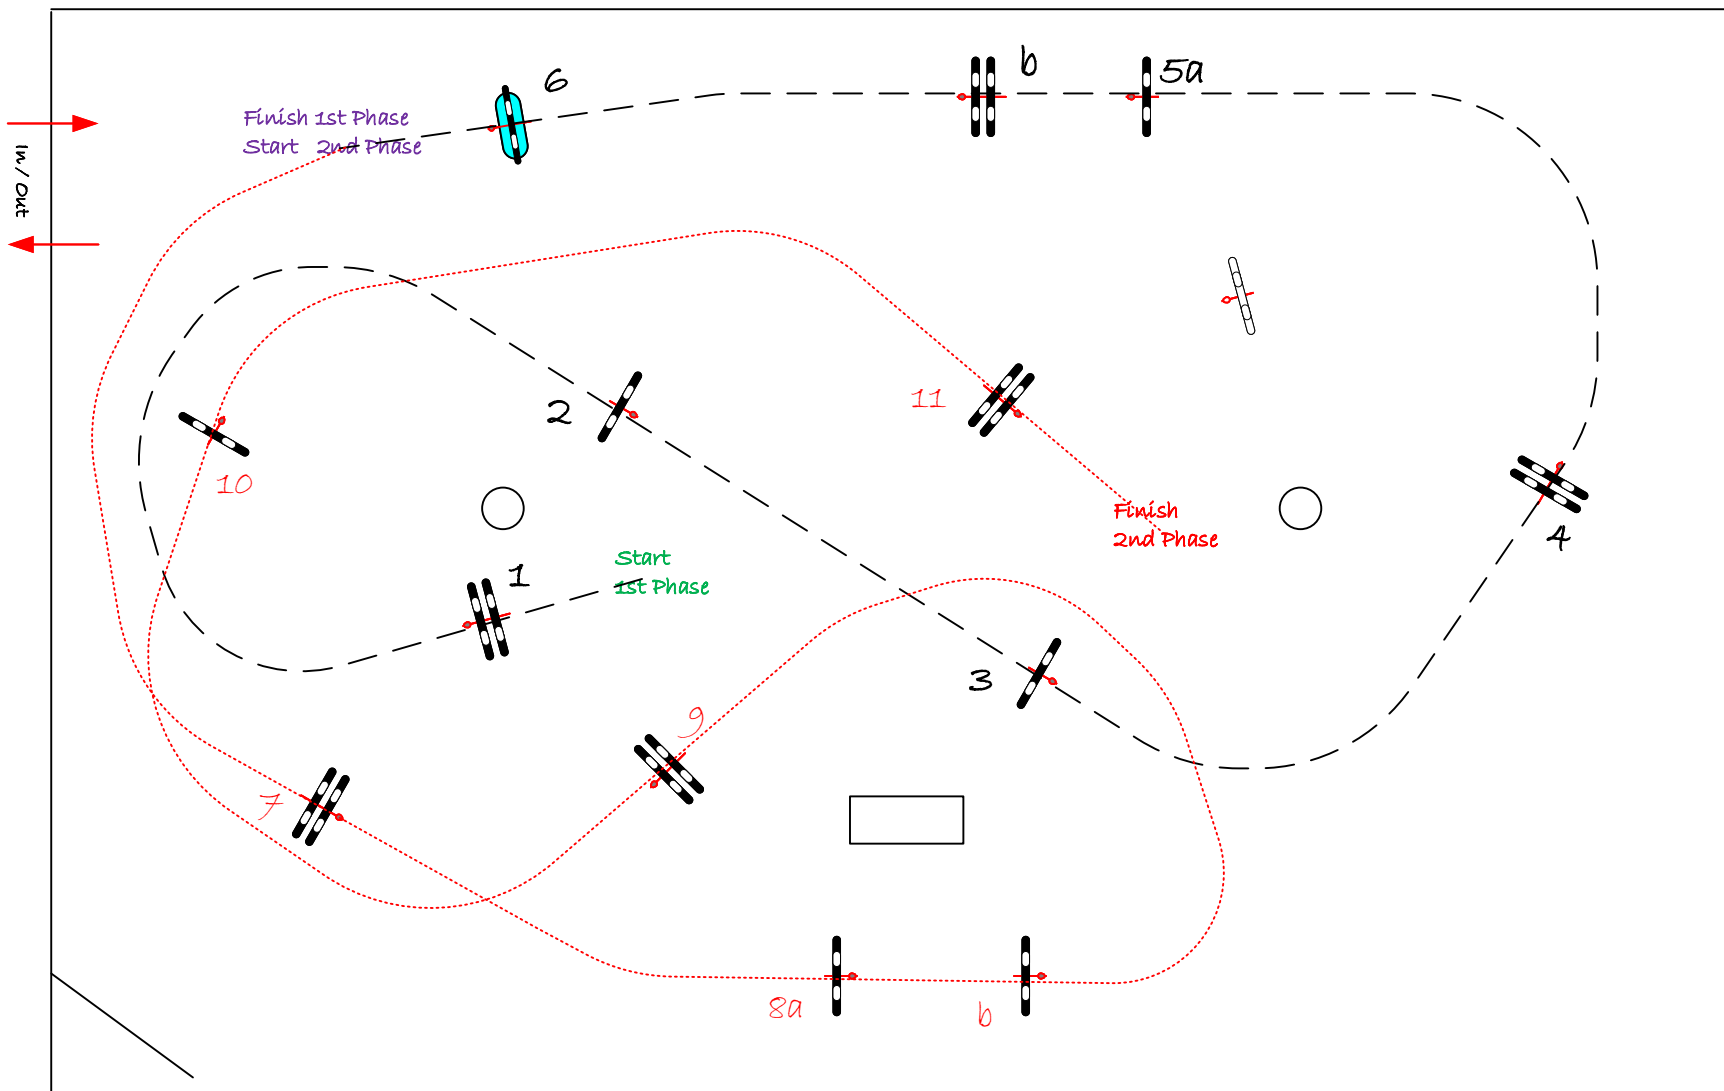

STEPEX ARENA

GOLD

AZELHOF
Horse events

Class No.: 2

Nationaal 1.30

Competition in two Phases
Special

vrijdag 10 mei 2019

Table: A

National RG:

FEI RG / Art. 274.2.5

Height: 1.30 m

Speed: 350 m/min

Length: 240 m

Time allowed: 42 sec

Time limit: 84 sec

1st Phase: 1 --- 6

Efforts: 7

Penalty sec

Closed combination:

2nd Phase:

~~7~~ --- 11

Length: 250 m

Time allowed: 43 sec

Time limit: 86 sec