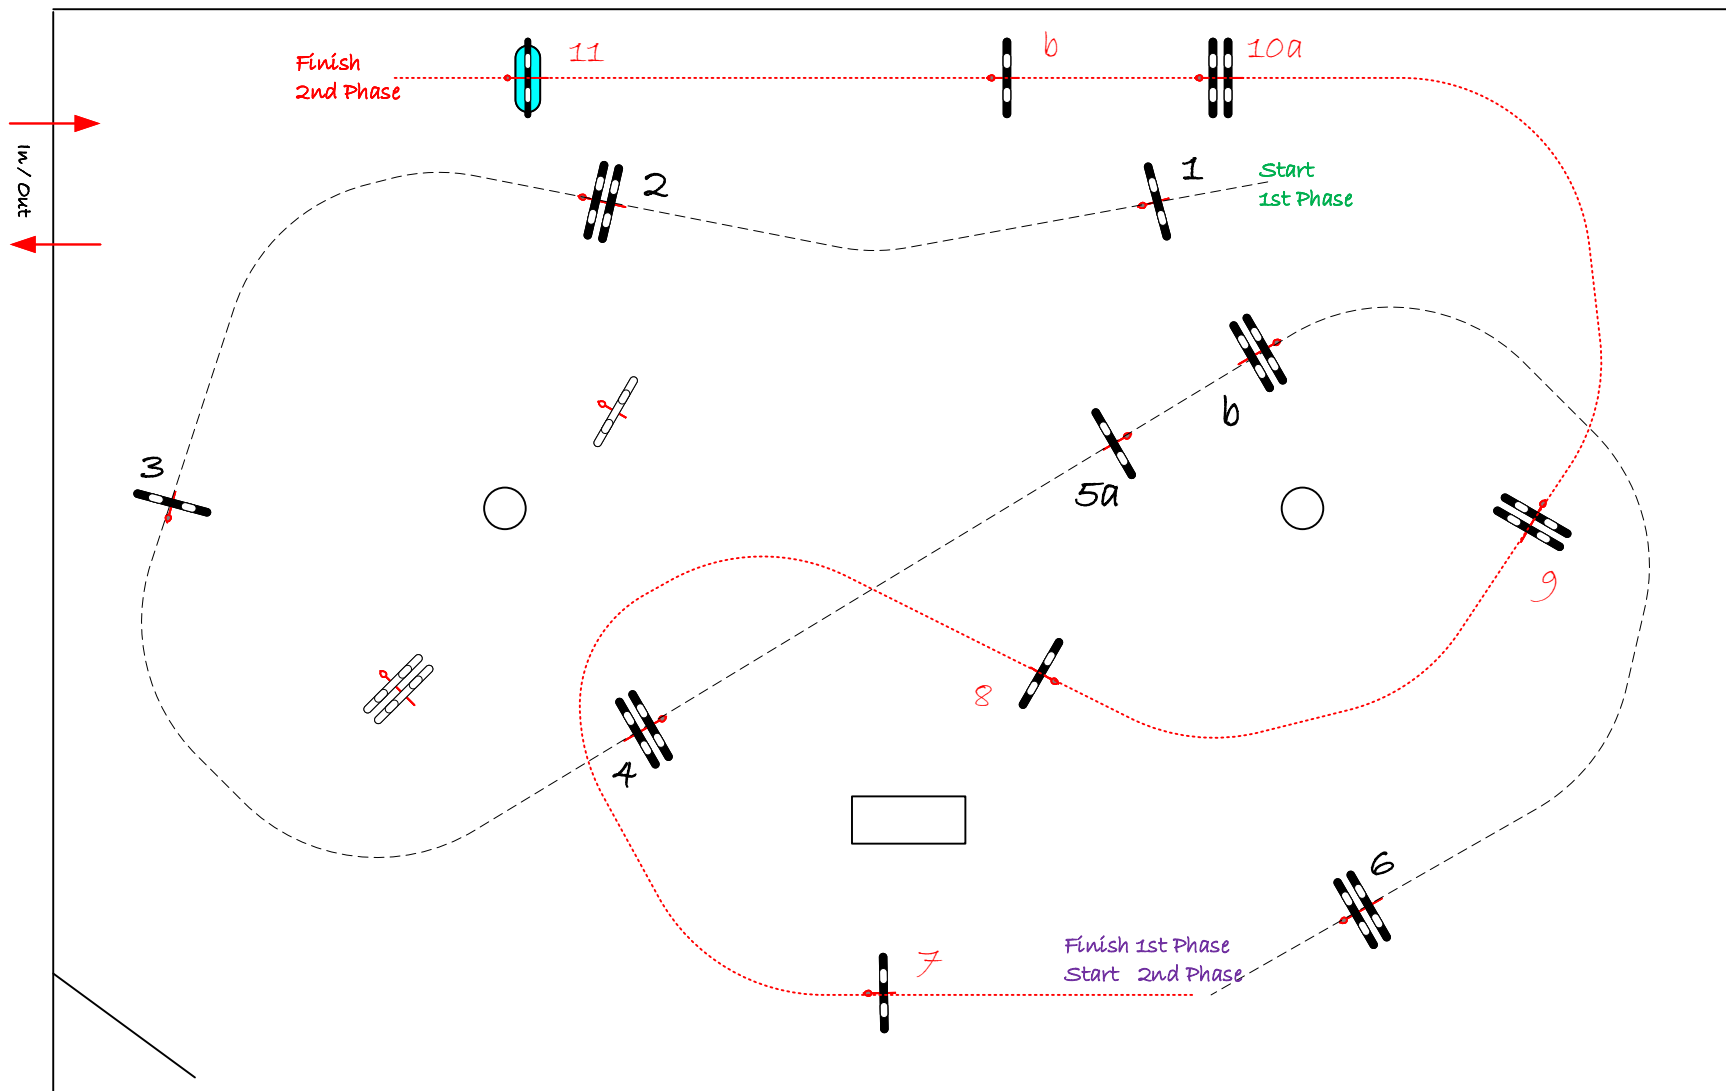

Class No.: 1

Nationaal 1.20

Competition in two Phases
Special

vrijdag 10 mei 2019