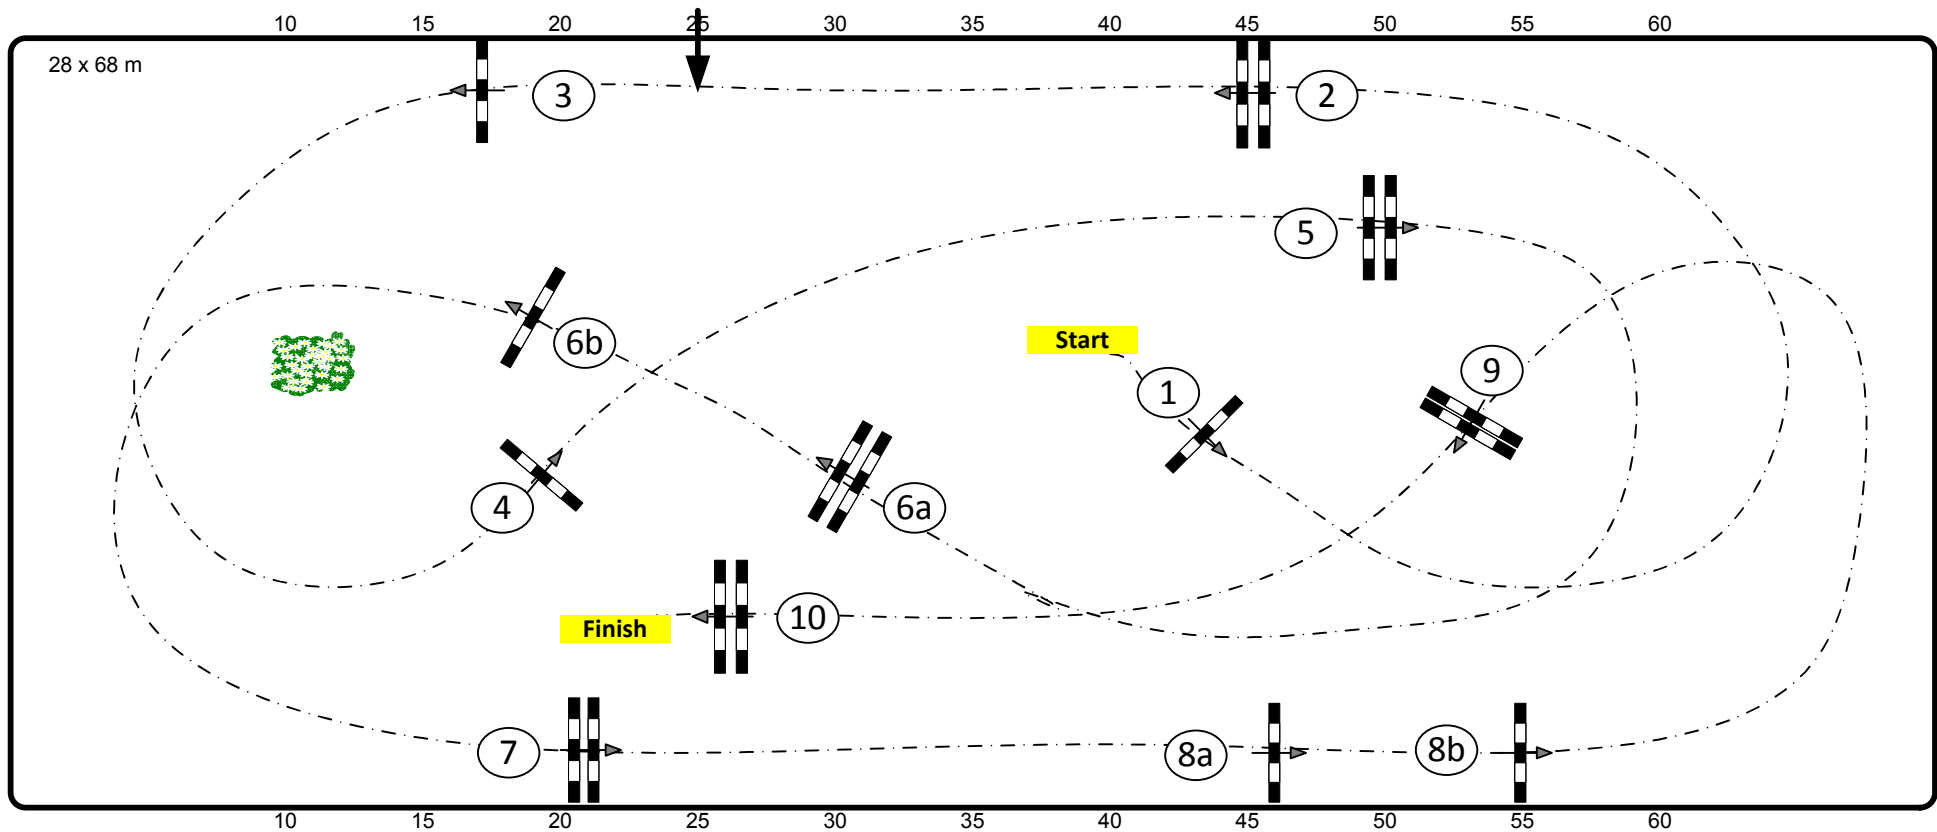

# Internationales CSI\*\* Neustadt Dosse 2018

**Class No.: 08    Youngster Tour    Competition against the clock**

Table: A	Speed: 350 m/min	Obstacles: 10	Jump-Off: 0
National RG:	Length: 370 m	Efforts: 12	Length: 0 m
FEI RG / Art. 238.2.1	Time allowed: 64 sec	Penalty sec:	Time allowed: 0 sec
Height: 1,35 m	Time limit: 128 sec	Closed combination:	Time limit: 0 sec