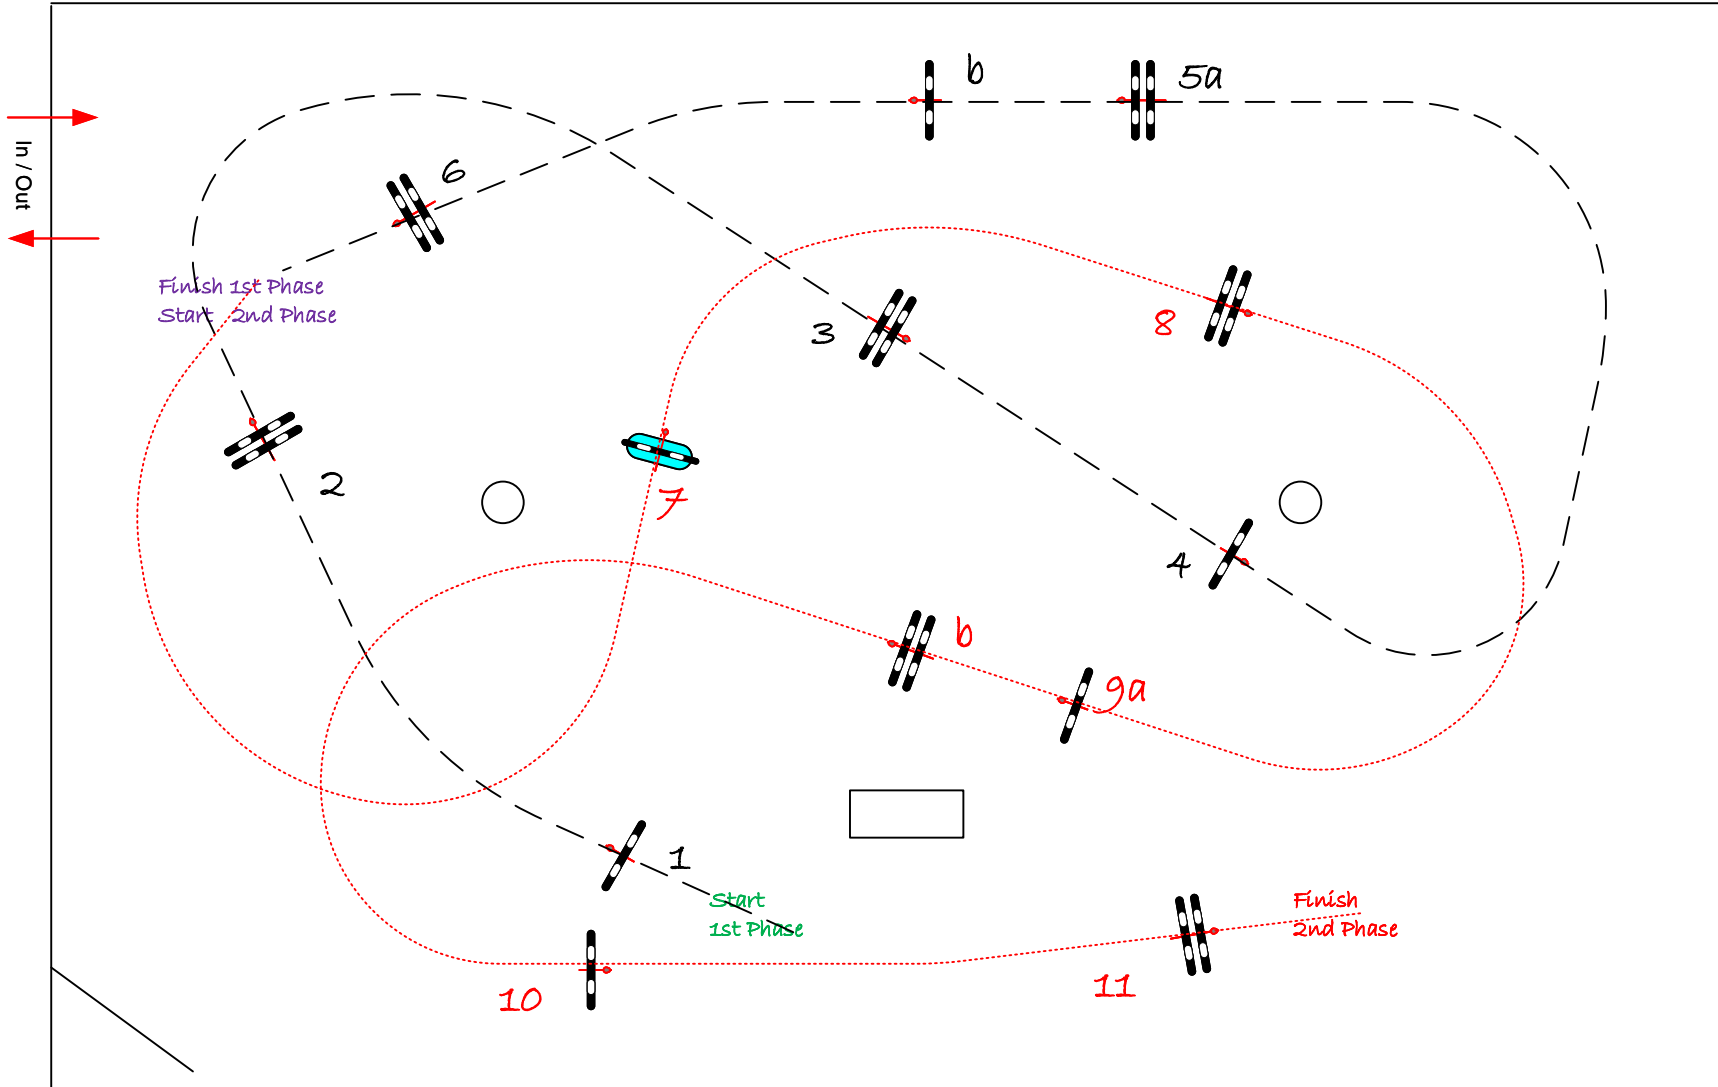

Height: 1.20 m

Speed: 350 m/min

Length: 240 m

Time allowed: 42 sec

Time limit: 84 sec

1st Phase: 1 --- 6

Efforts: 7

Penalty sec

Closed combination:

2nd Phase:

~~7~~ --- 11

Length: 260 m

Time allowed: 45 sec

Time limit: 90 sec

Course Designer  
L. VERBOVEN BEL  
0476.46.40.70

JURY