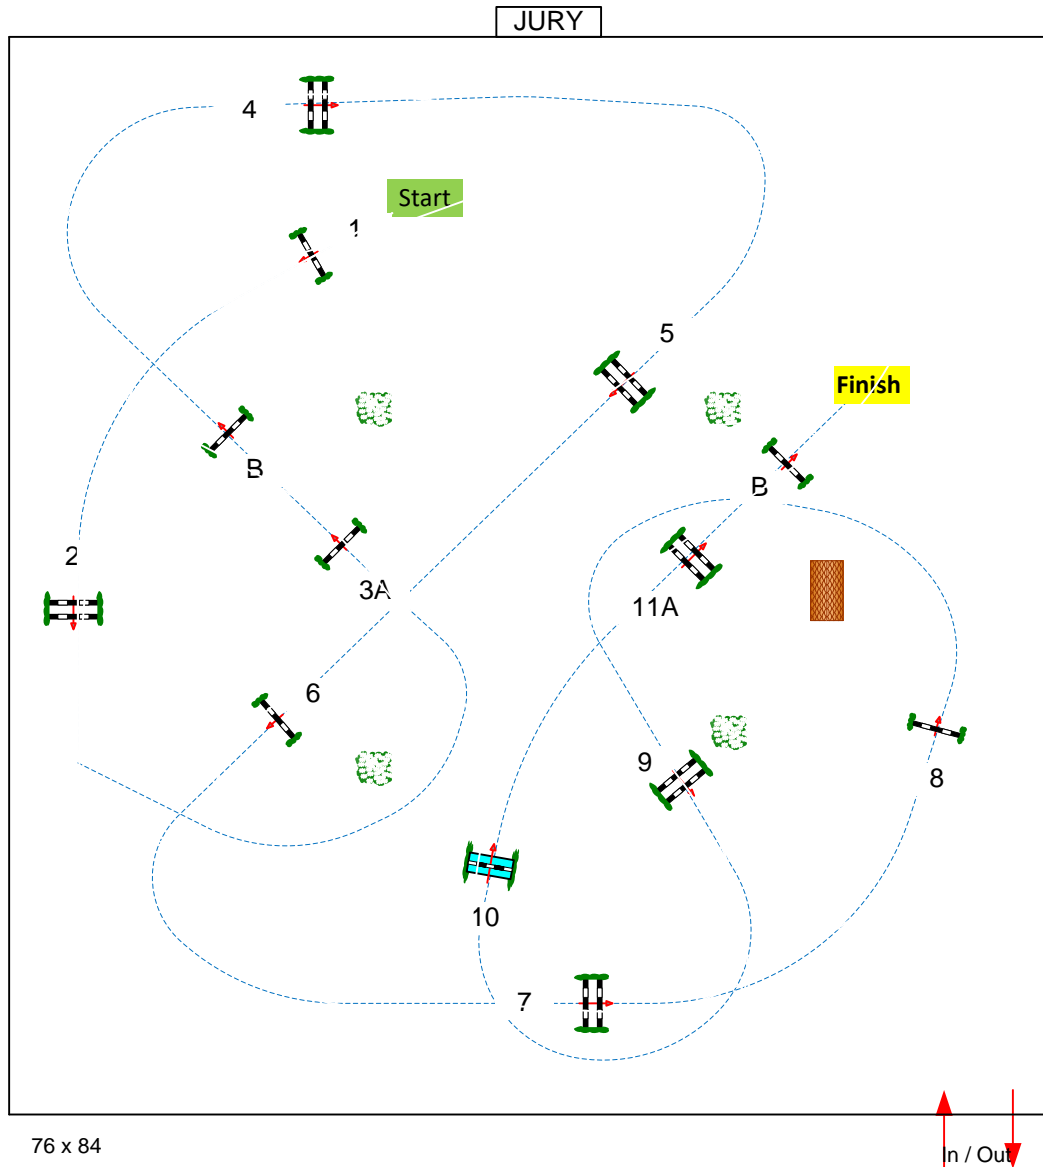

FLANDRIA ARENA

E/F

Class No.:

CSIYH1* 6 and 7 years old

Table A against the clock

zaterdag 17 augustus 2019

Start: 10:30

Table: A / A

National RG:

FEI RG / Art. 238.2.1

Height: 1,25/1,35 m

Speed: 350 m/min

Length: 480 m

Time allowed: 83 sec

Time limit: 166 sec

Obstacles: 11

Efforts: 13

Course Designer; Henk Linders
Assistent; Marco de Jong
Luc Verboven