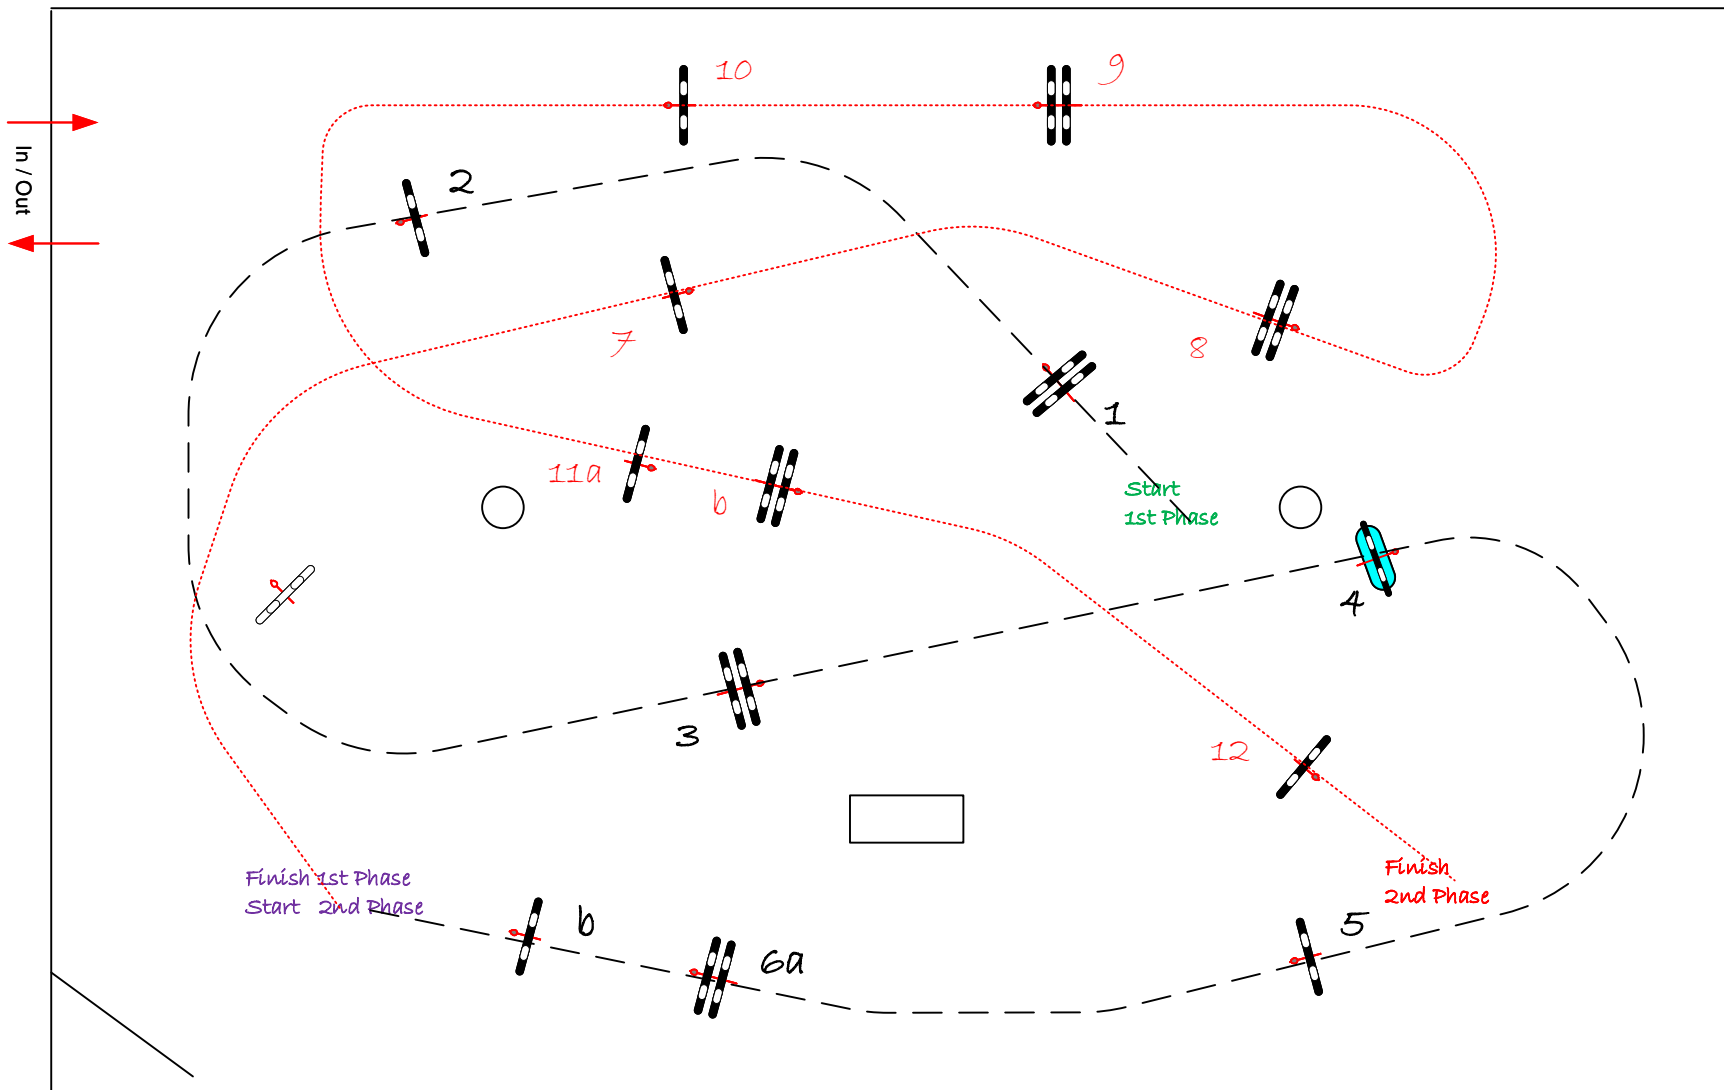

Penalty sec

Closed combination:

2nd Phase:

~~7~~ --- ~~12~~

Length: 250 m

Time allowed: 43 sec

Time limit: 86 sec

Course Designer  
L. VERBOVEN BEL  
0476.46.40.70