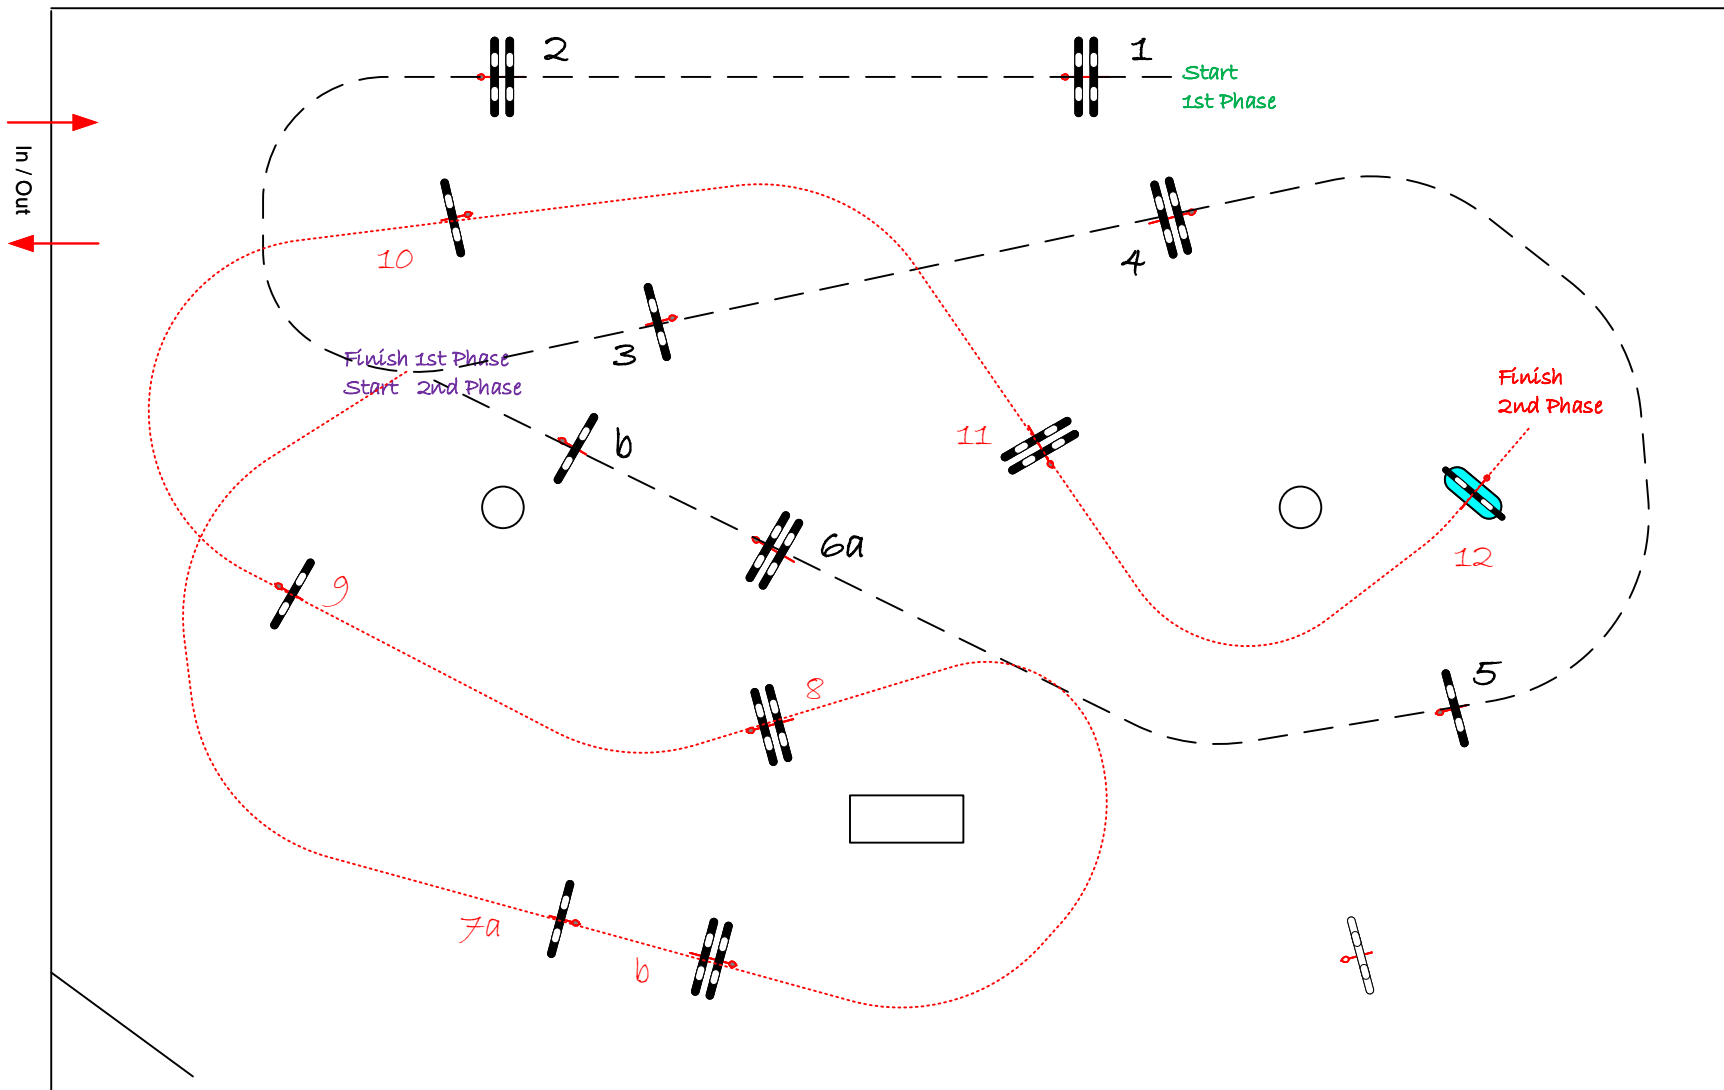

Class No.: 1

Nationaal 1.20

Competition in two Phases
Special

vrijdag 9 augustus 2019

Table: A

National RG:

FEI RG / Art. 274.2.5

Height: 1.20 m

Speed: 350 m/min

Length: 240 m

Time allowed: 42 sec

Time limit: 84 sec

1st Phase: 1 --- 6

Efforts: 7

Penalty sec

Closed combination:

2nd Phase:

~~7~~ --- 12

Length: 240 m

Time allowed: 42 sec

Time limit: 84 sec

Course Designer
L. VERBOVEN BEL
0476.46.40.70