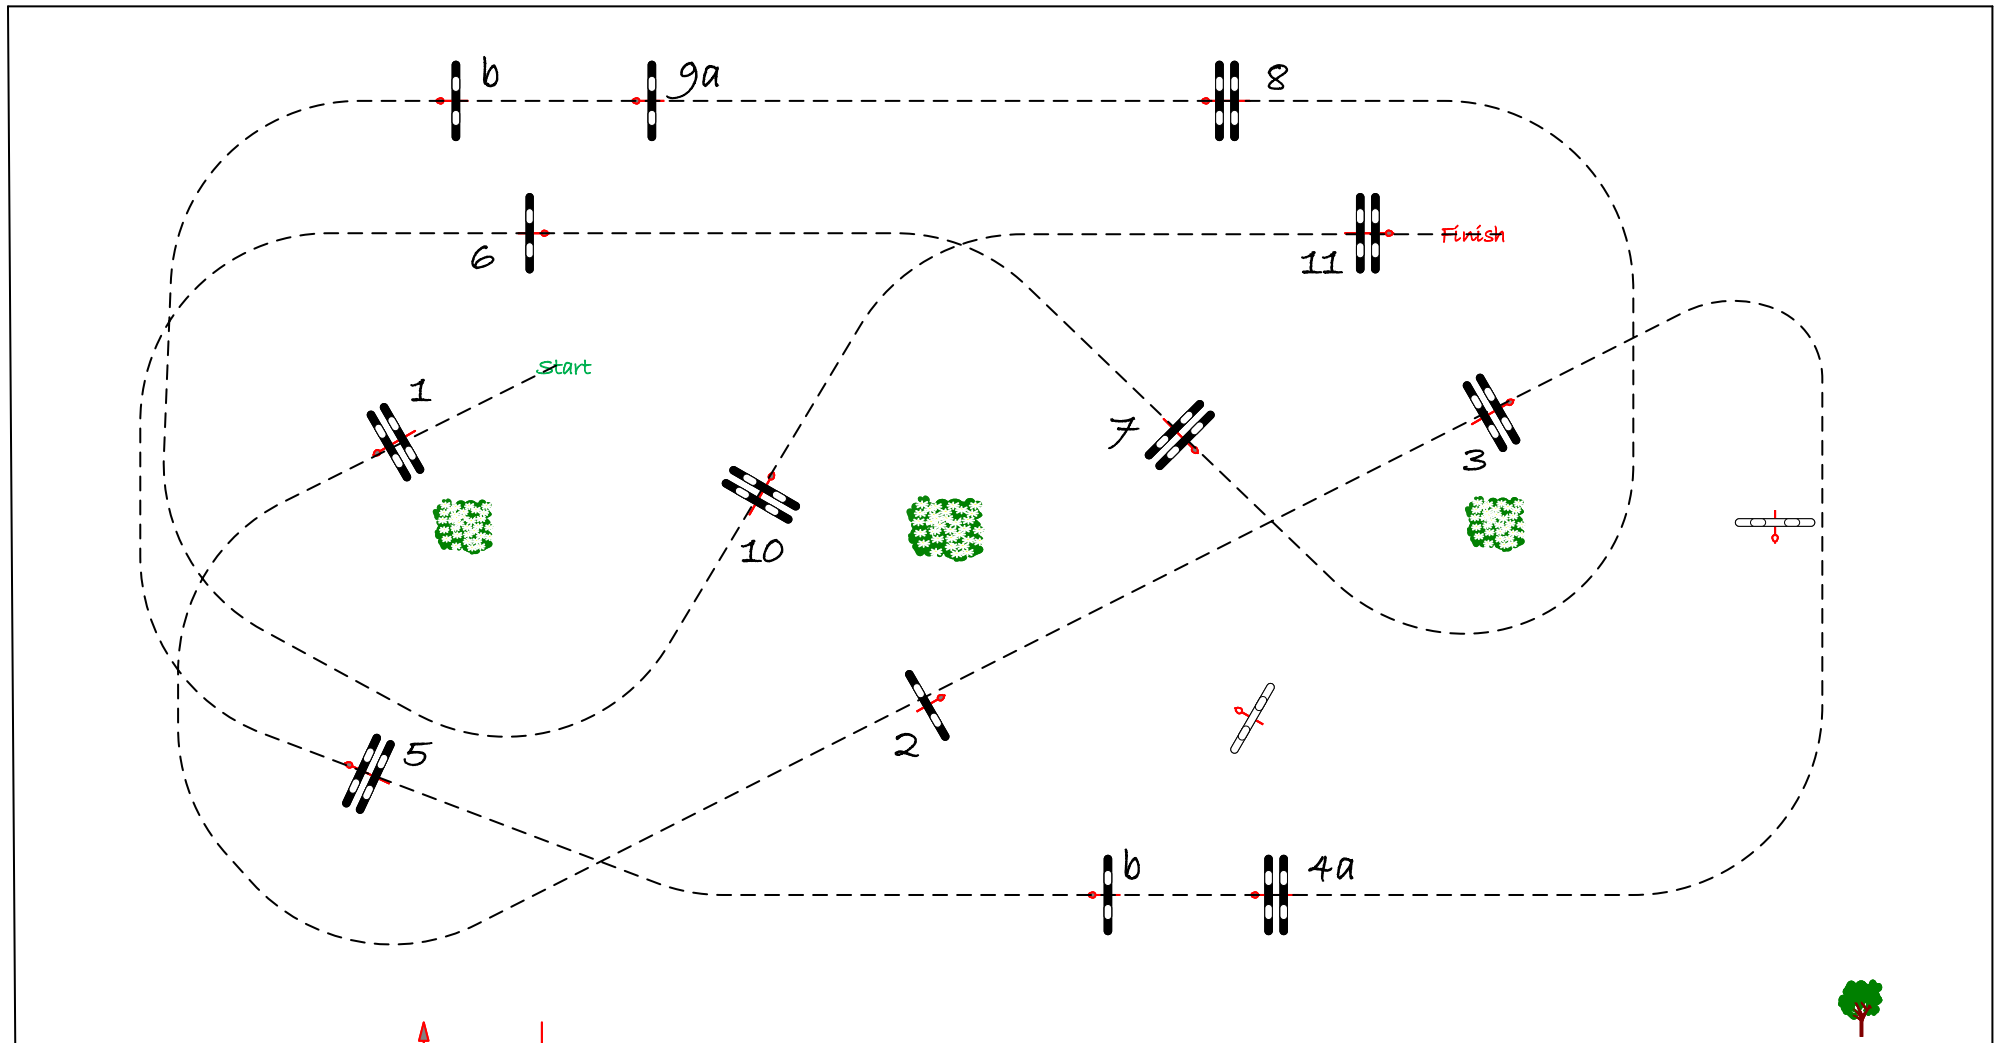

Class No.: 5

2° manche vierjarige

Barema A niet op tijd

vrijdag 5 juli 2019

Table: A
National RG:
FEI RG / Art. 238.1.1
Height: 1.05 m

Speed: 350 m/min
Length: 520 m
Time allowed: 90 sec
Time limit: 180 sec

obstacles: 11
Efforts: 12
Penalty sec:
Closed combination:

DE KRAAL

2° manche vierjarige

COURSE DESIGNER
VERBOVEN LUC

0476.46.40.70

In / Out

JURY