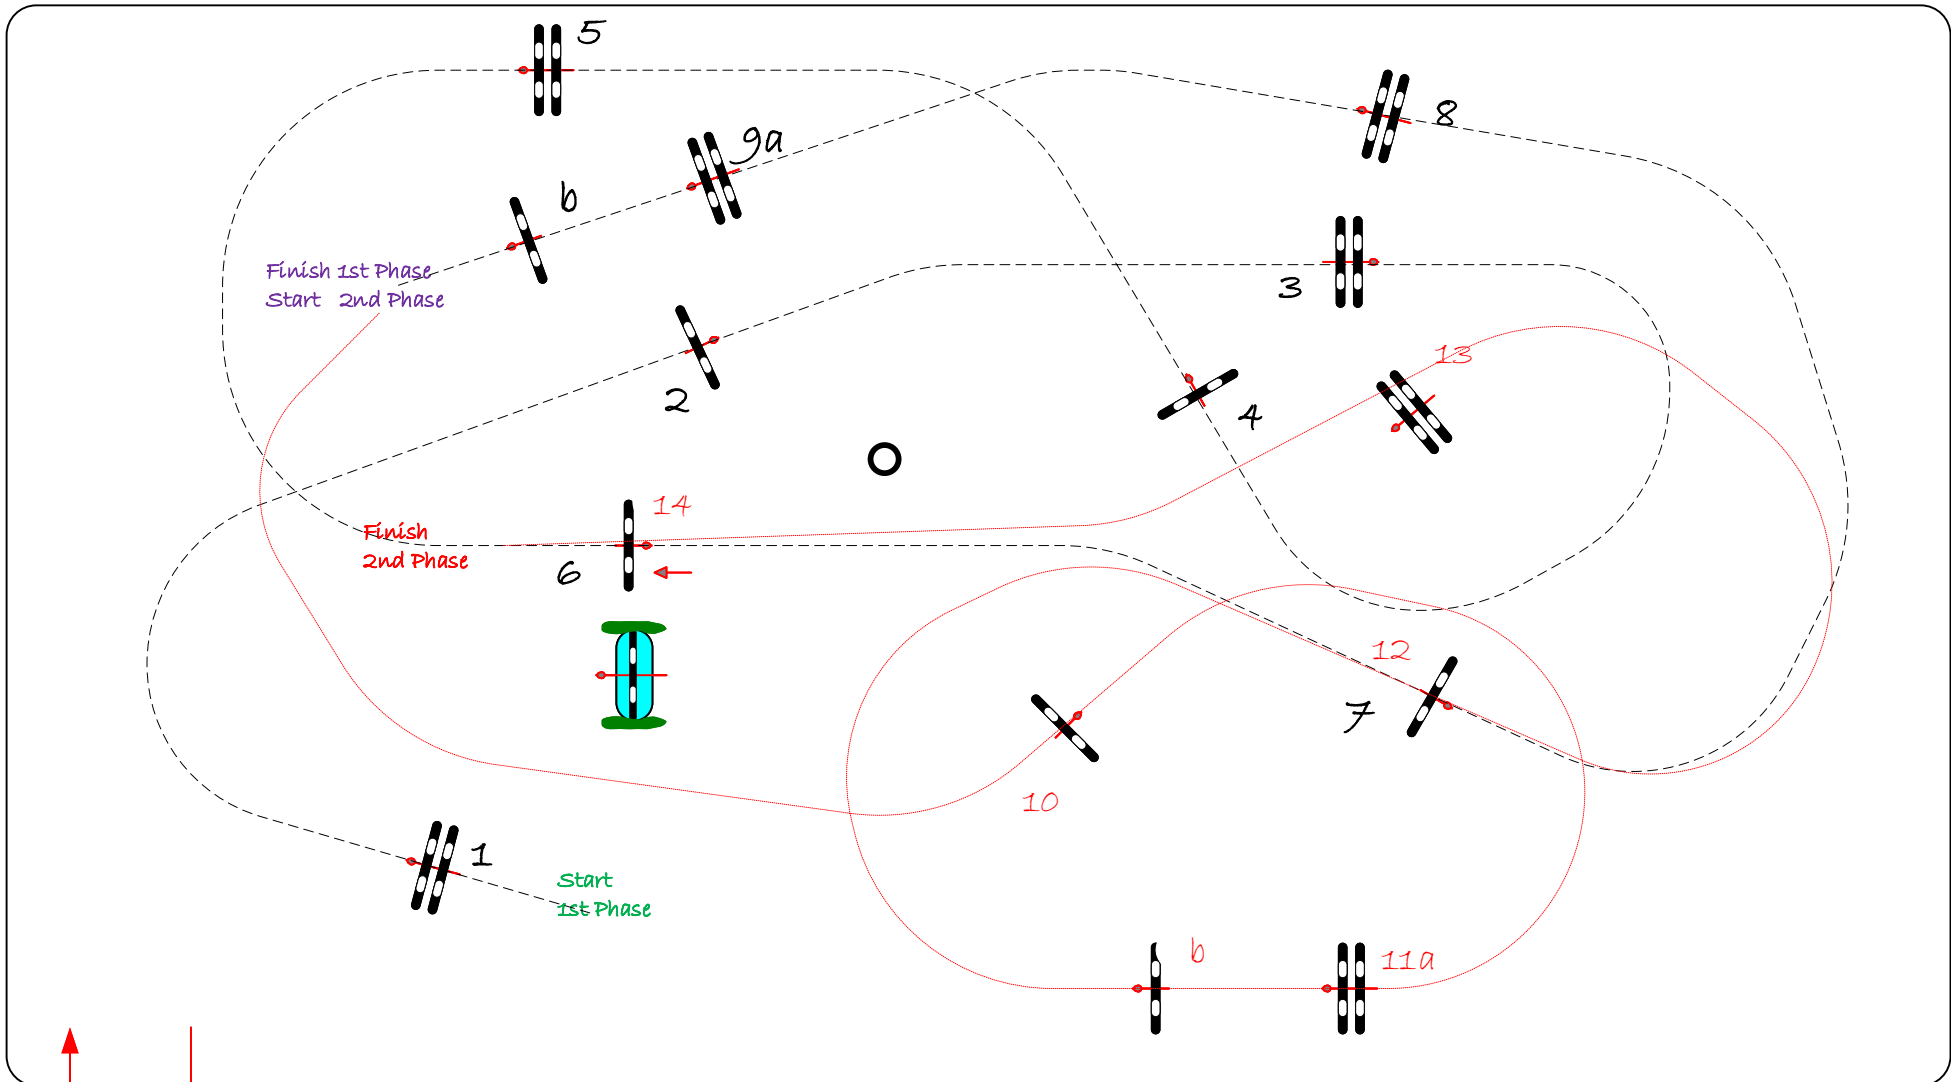

2nd Phase: 10 --- 14

National RG:

Length: 400 m

Efforts: 10

Length: 270 m

FEI RG / Art. 274.1.5.3

Time allowed: 69 sec

Penalty sec:

Time allowed: 47 sec

Height: 1.05 m

Time limit: 138 sec

Closed combination:

Time limit: 94 sec

JURY