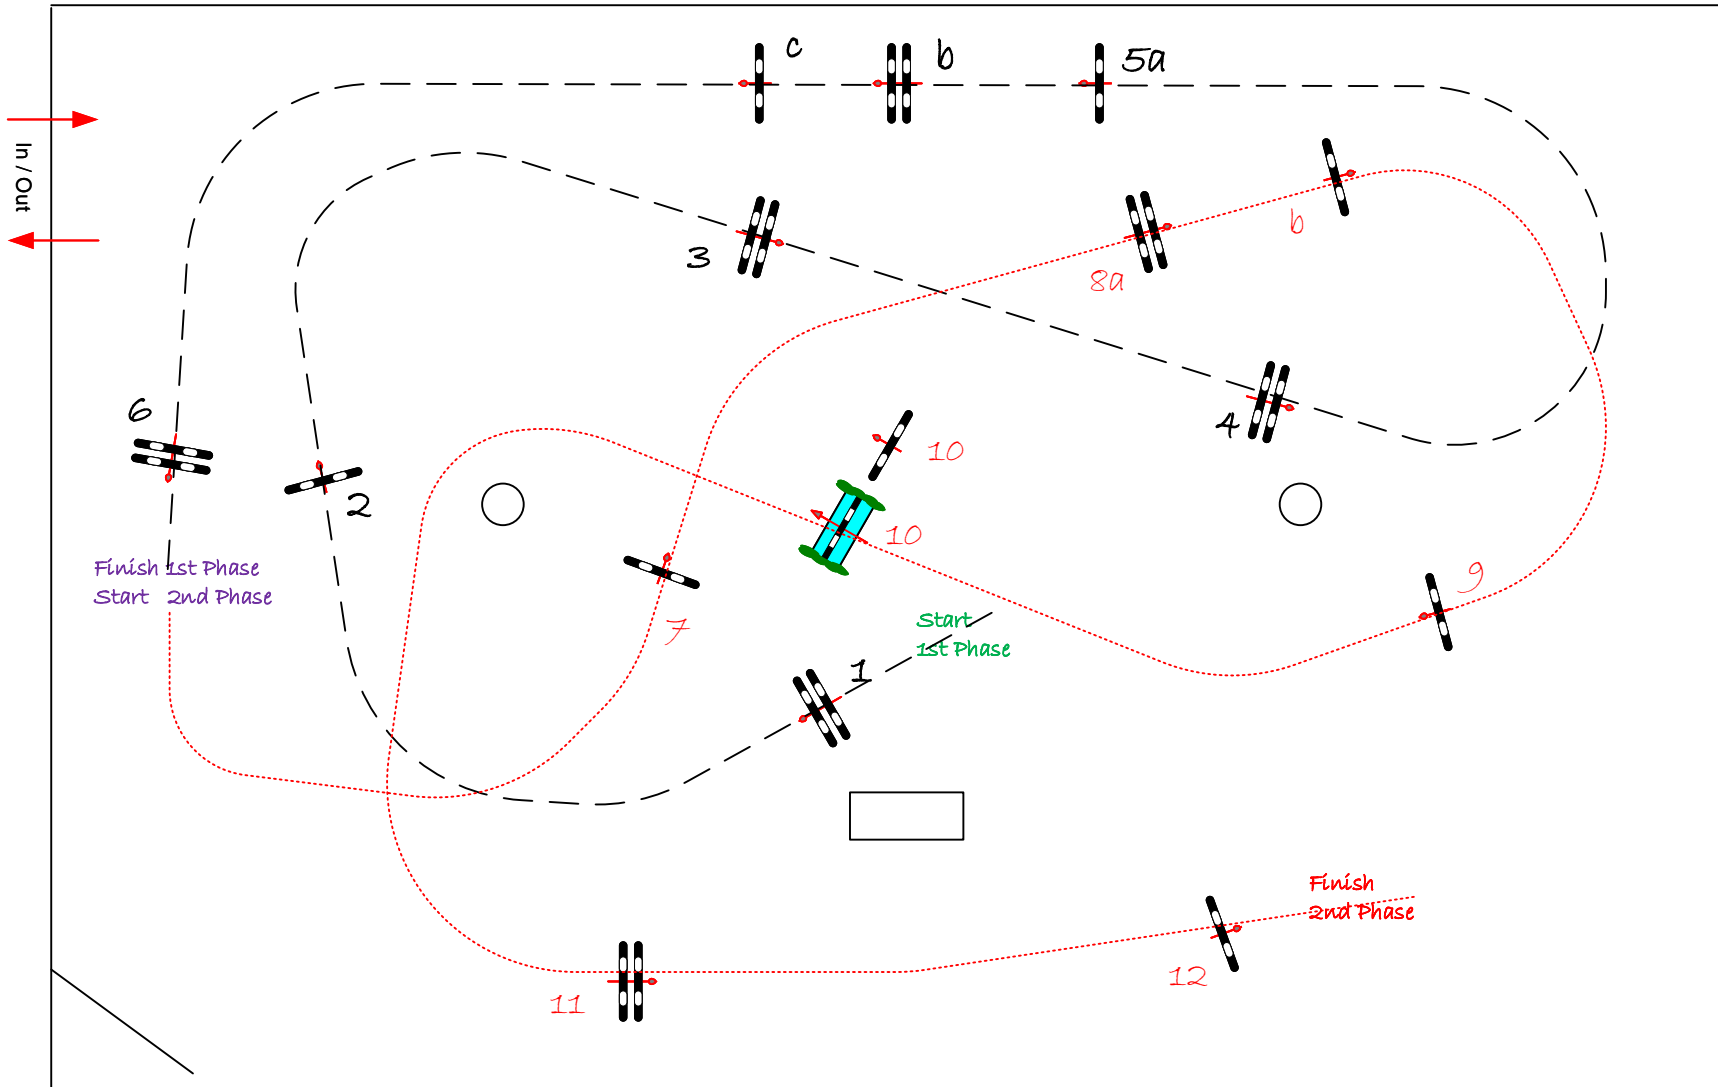

Height: 1,15 m

Speed: 350 m/min

Length: 250 m

Time allowed: 43 sec

Time limit: 86 sec

1st Phase: 1---6

Efforts: 8

Penalty sec

Closed combination:

2nd Phase:

~~7~~---12

Length: 260 m

Time allowed: 45 sec

Time limit: 90 sec

Course Designer  
L. VERBOVEN BEL  
0476.46.40.70

In / Out

Finish 1st Phase  
Start 2nd Phase

Start 1st Phase

Finish 2nd Phase

JURY