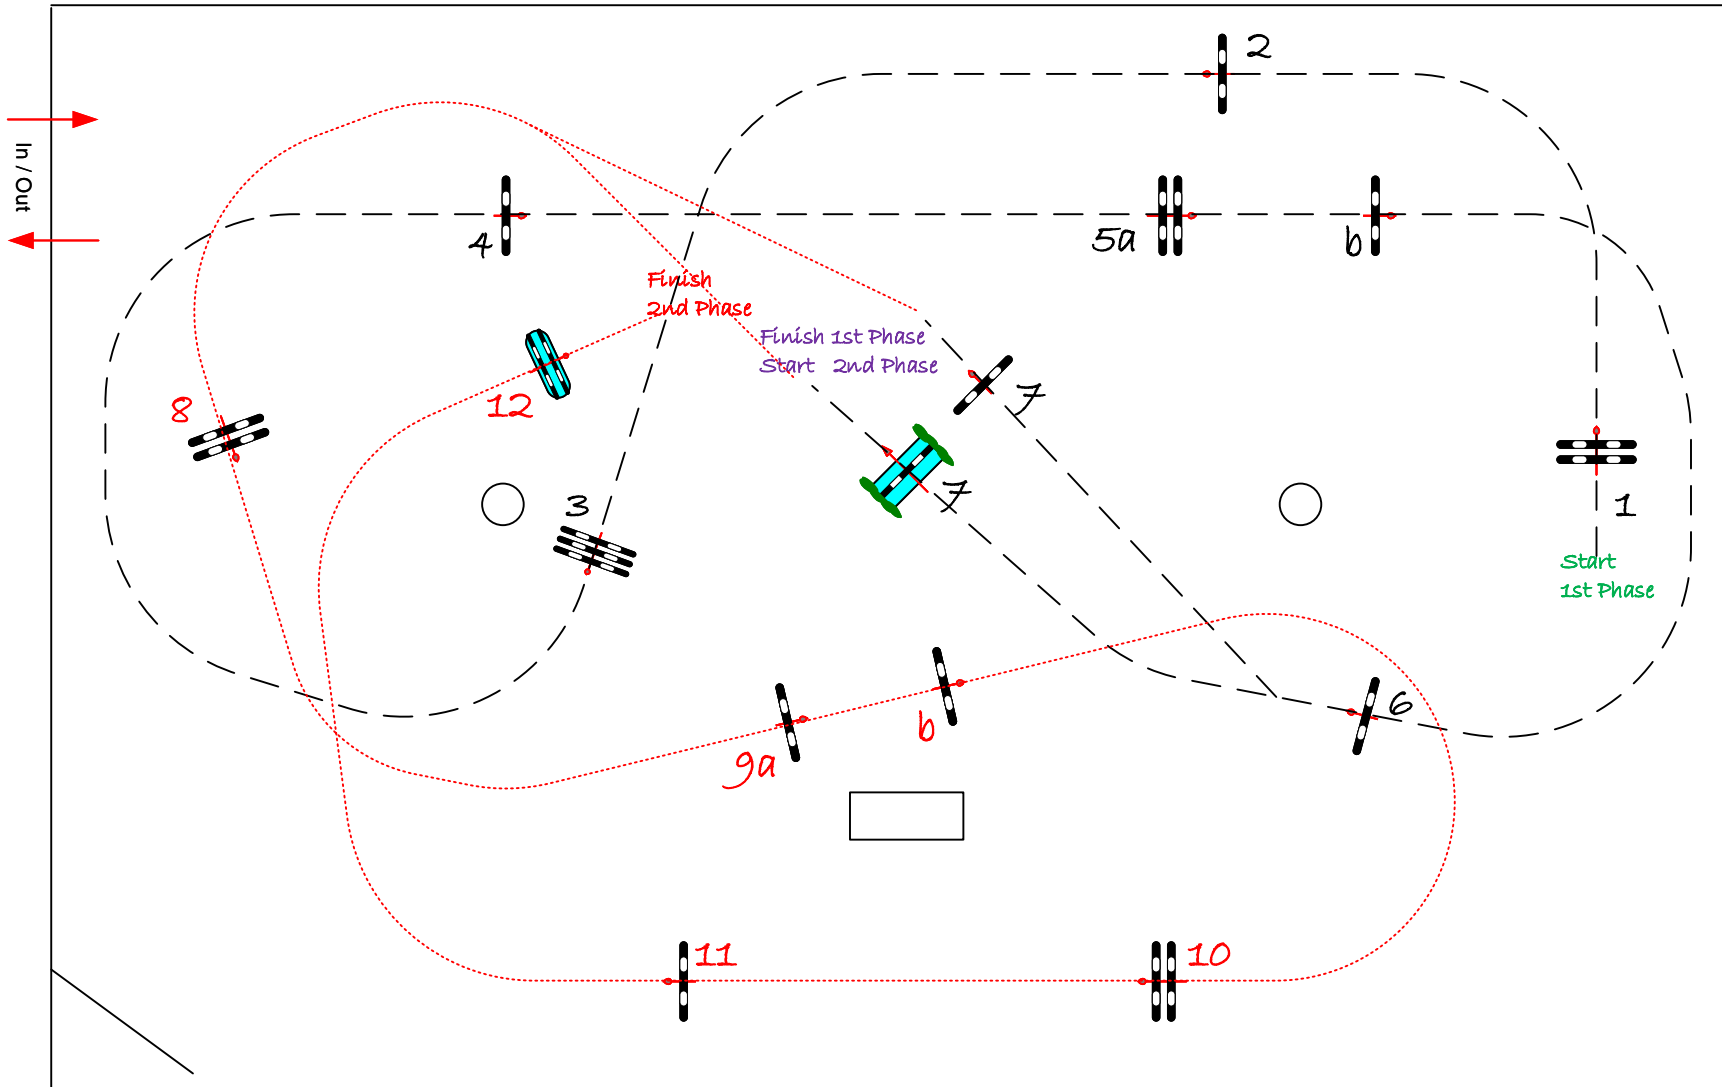

Height: 1.20 m

Speed: 350 m/min

Length: 290 m

Time allowed: 50 sec

Time limit: 100 sec

1st Phase: 1 --- 7

Efforts: 8

Penalty sec

Closed combination:

2nd Phase:

8 --- 12

Length: 240 m

Time allowed: 42 sec

Time limit: 84 sec

Course Designer
L. VERBOVEN BEL
0476.46.40.70

JURY