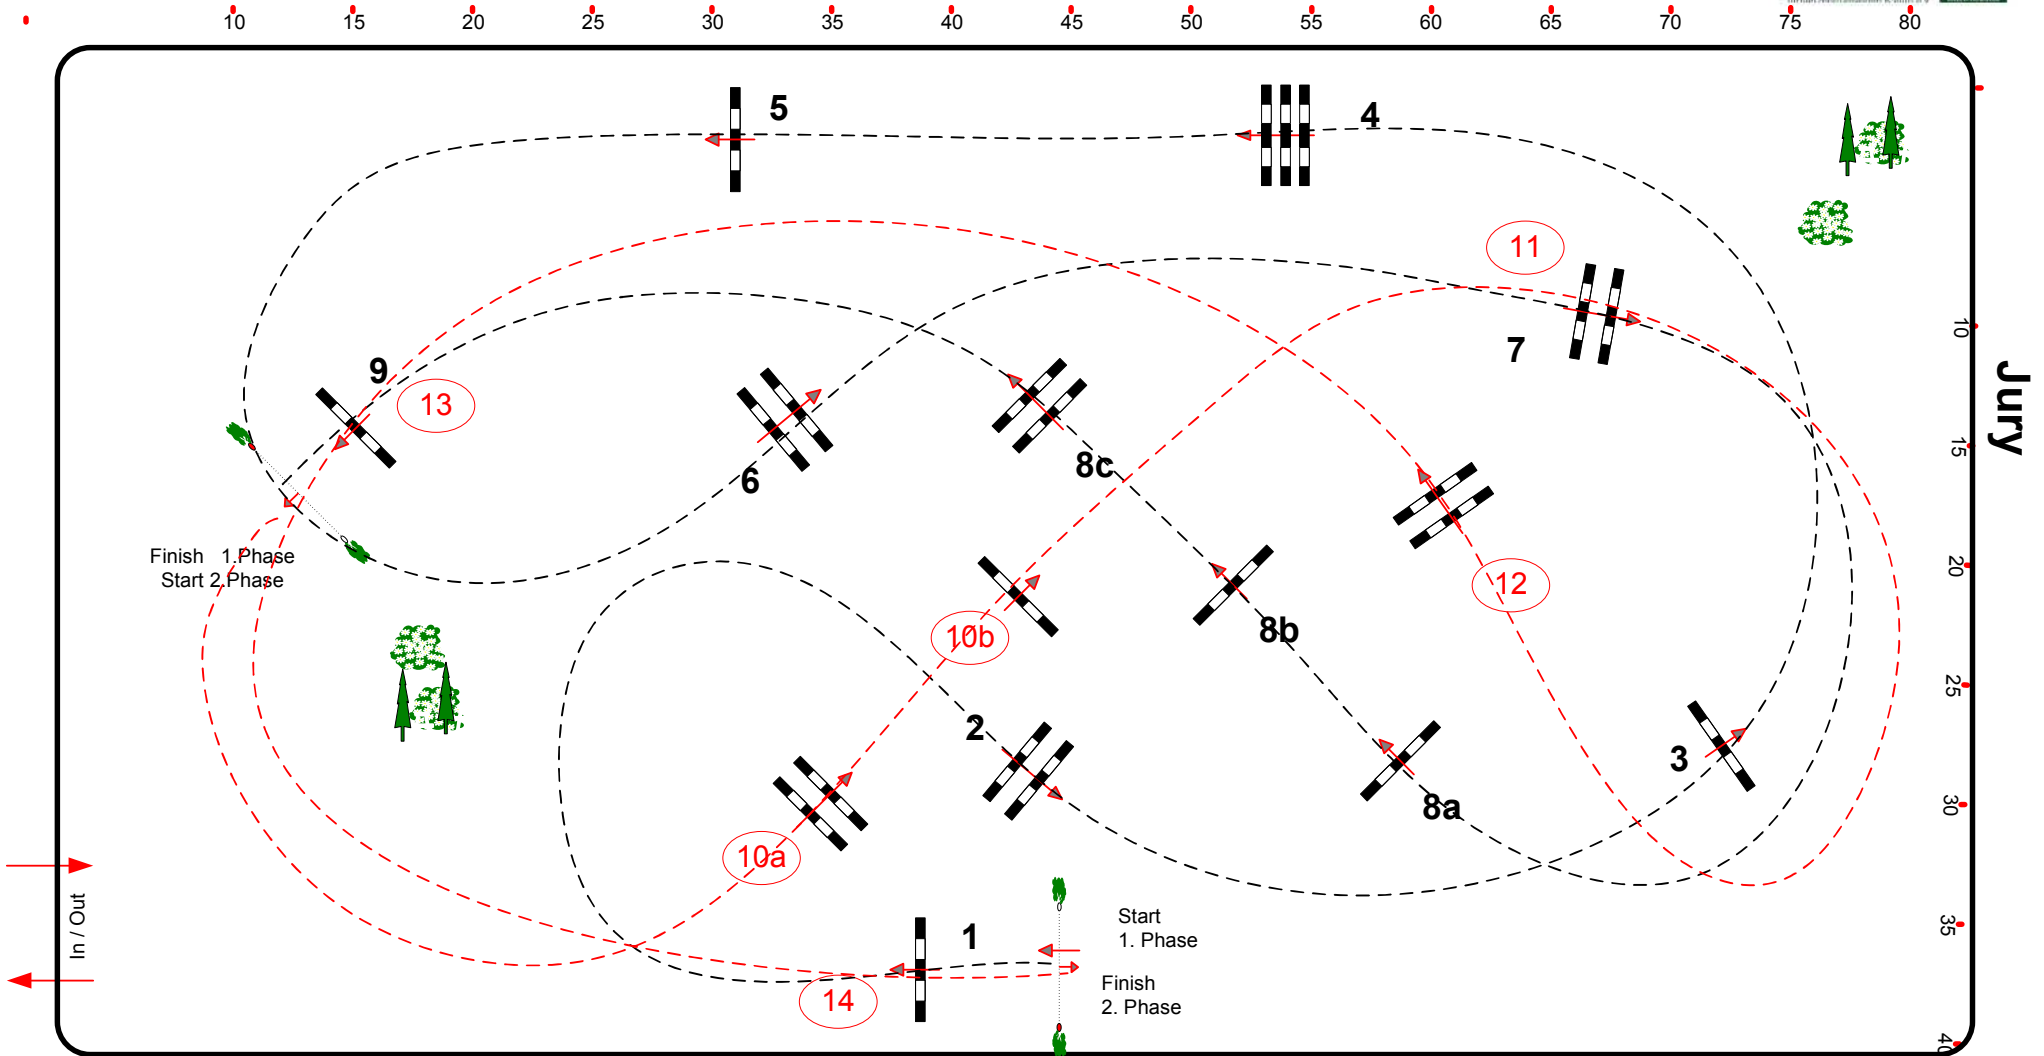

# CSI 2\*/1\*/YH/Am Kreuth 29.11. - 02.12.2018

Class No.: 24

CSI Große Freunde

Competition in two Phases

Samstag, 1. Dezember 2018

Start: 17:00

Table: A  
National RG:  
FEI RG / Art. 274.5.3  
Height: 1,25 m

Speed: 350 m/min  
Length: 350 m  
Time allowed: 60 sec  
Time limit: 120 sec

Obstacles: 9  
Efforts: 11  
Penalty sec:  
Closed combination:

2. Phase 10 - 14  
Length: 250 m  
Time allowed: 43 sec  
Time limit: 86 sec