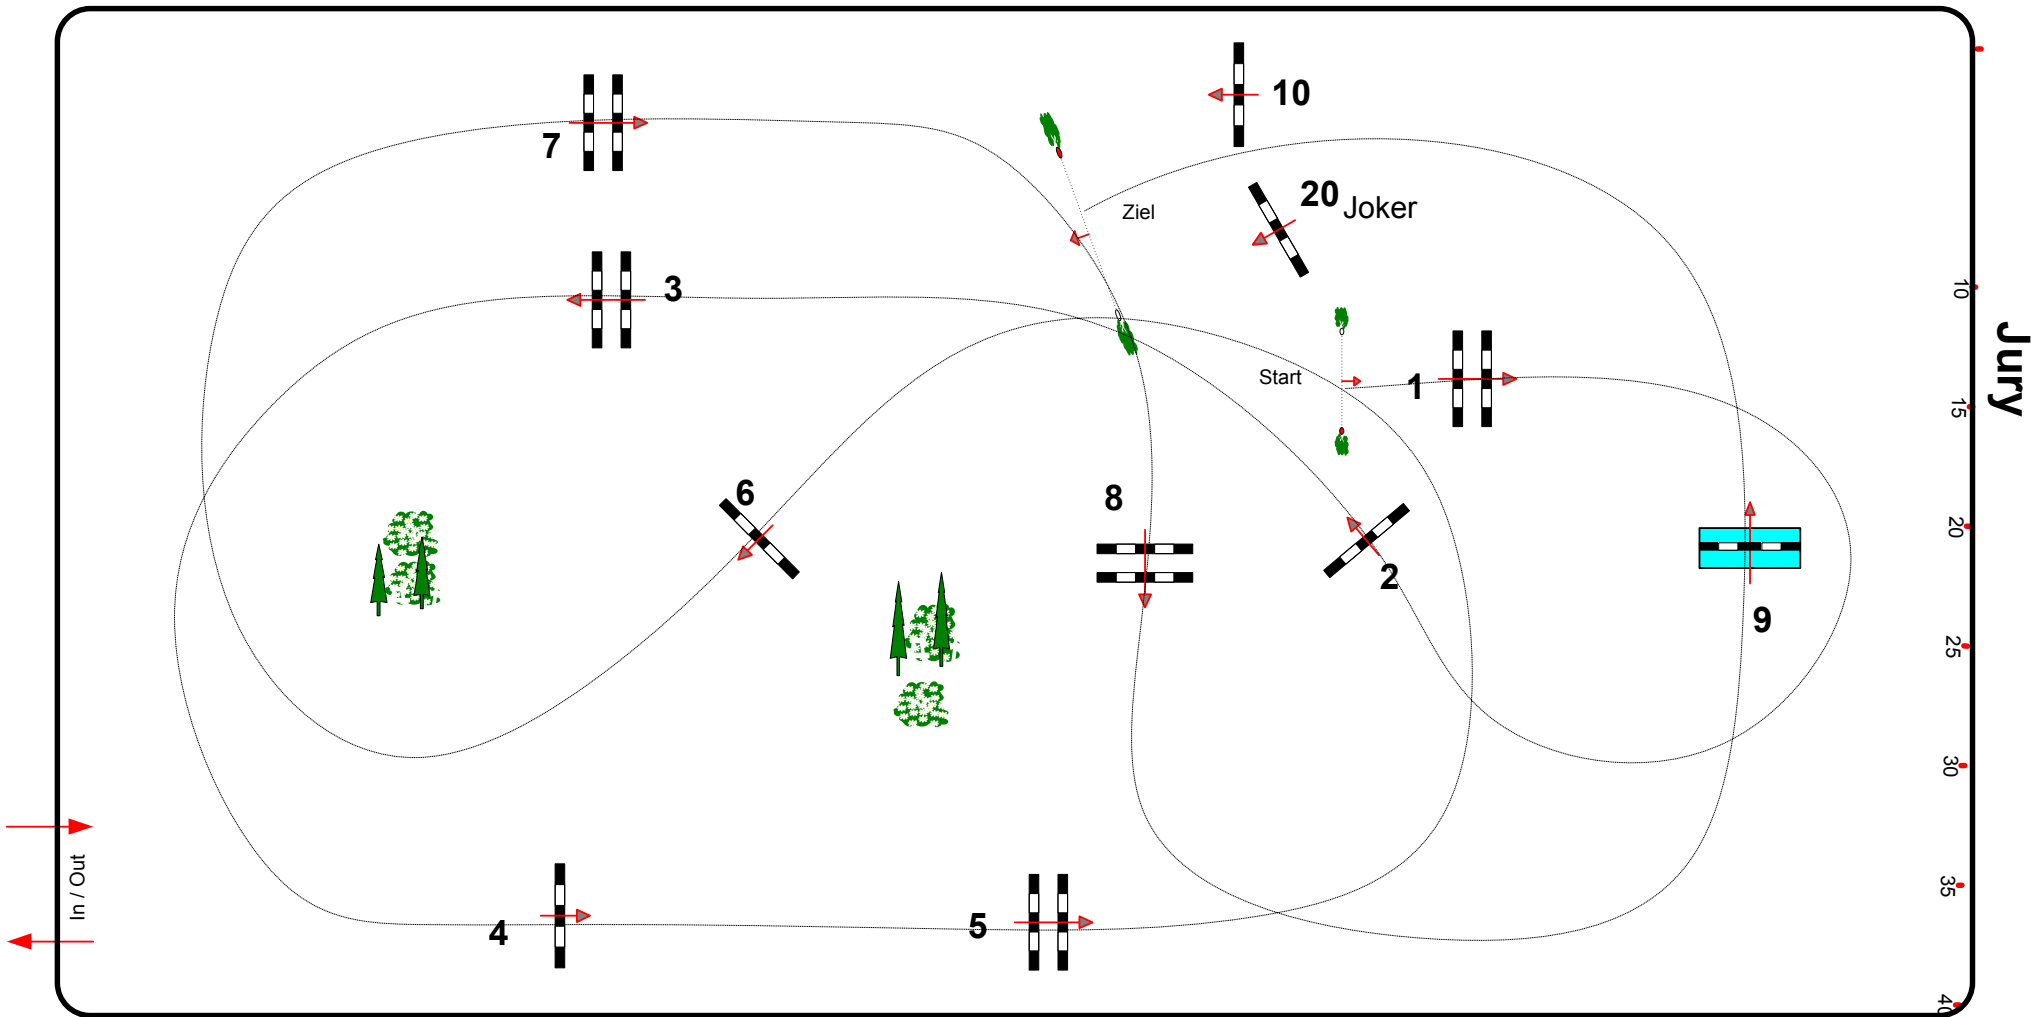

19

CSI 2*/1*/YH/Am Kreuth 29.11. - 02.12.2018

Class No.: 19

CSI Am. Kleine Freunde

Accumulator Competition

Freitag, 30. November 2018

Start: 12:30

Table: A
National RG:
FEI RG / Art. 269.1,2,3,5
Height: 1,15 m

Speed: 350 m/min
Length: 360 m
Time allowed: 62 sec
Time limit: 124 sec

Obstacles: 10
Efforts: 10
Penalty sec:
Closed combination:

2. Phase
Length: 0 m
Time allowed: 0 sec
Time limit: 0 sec

Course Designer
Johann Sailer
Steffen Bühling