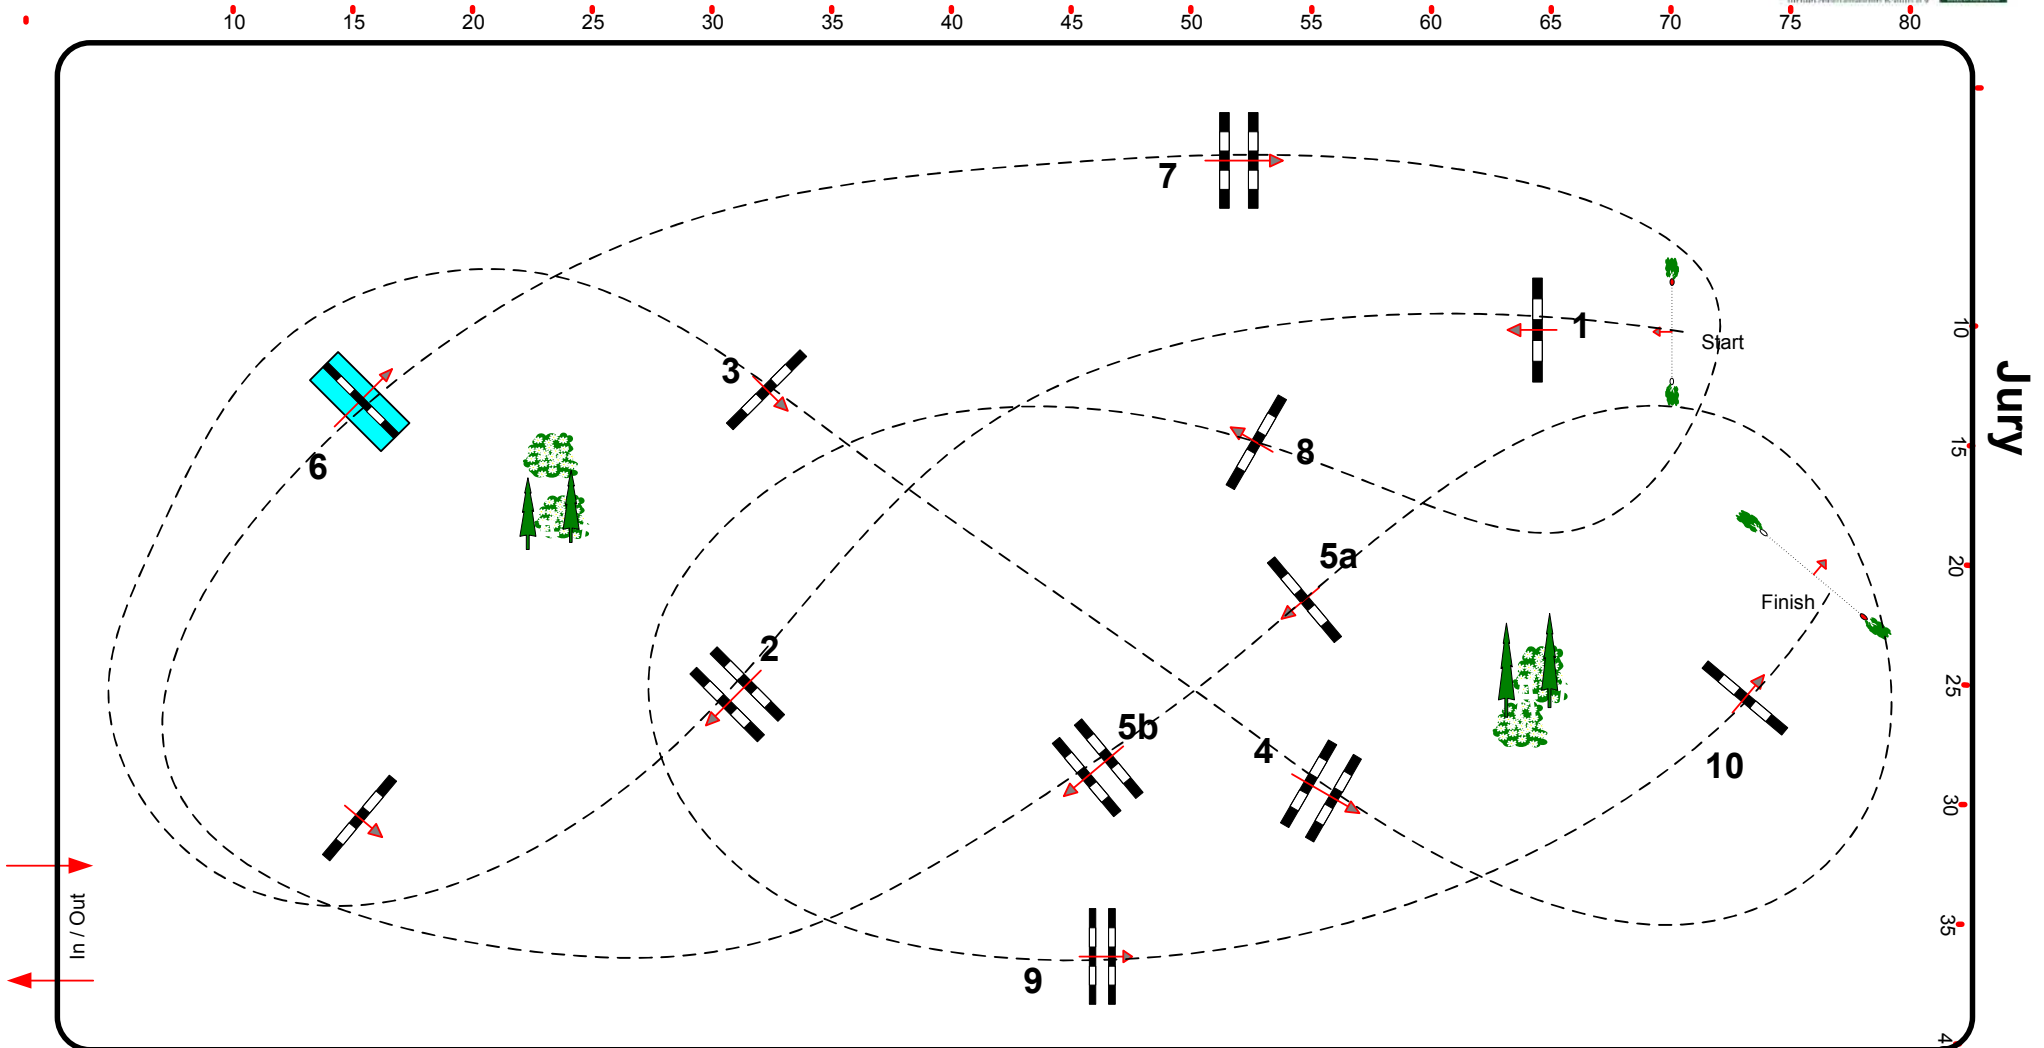

18

CSI 2*/1*/YH/Am Kreuth 29.11. - 02.12.2018

Class No.: 18

CSI Amateur - Kleine Freunde-

Competition against the clock

Donnerstag, 29. November 2018

Start: 14:00

Table: A
National RG:
FEI RG / Art. 238.2.1
Height: 1,05 m

Speed: 350 m/min
Length: 430 m
Time allowed: 74 sec
Time limit: 148 sec

Obstacles: 10
Efforts: 11
Penalty sec:
Closed combination:

Length: 0 m
Time allowed: 0 sec
Time limit: 0 sec

Course Designer
Johann Sailer
Steffen Bühling