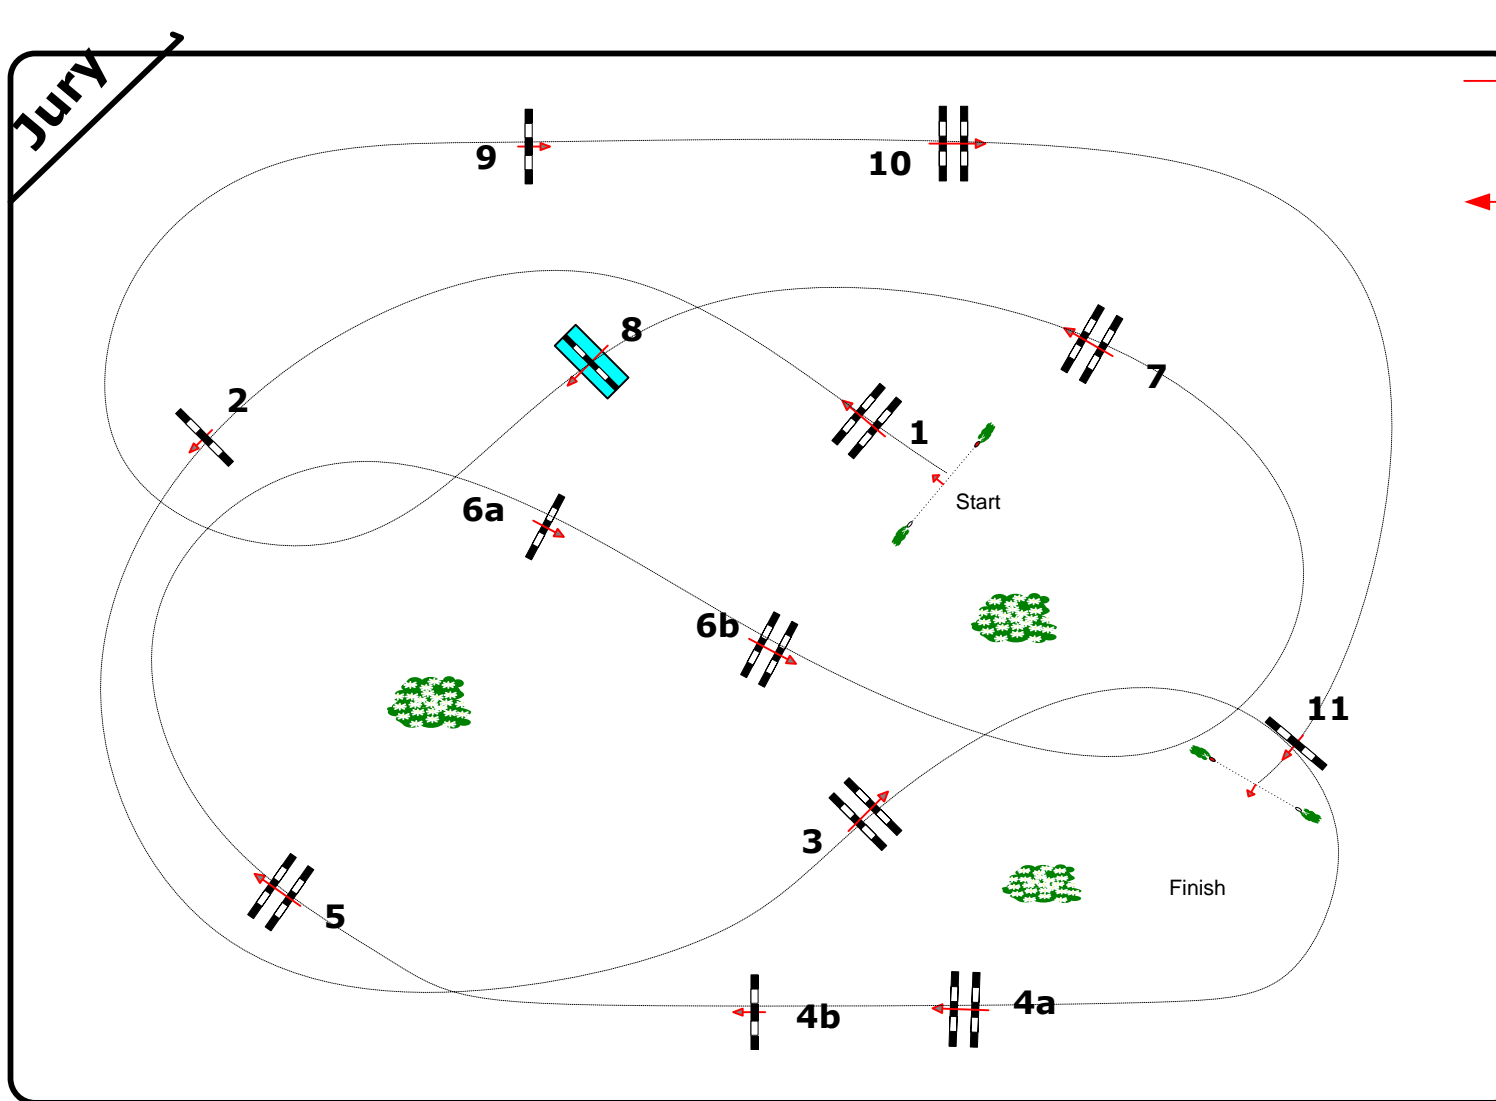

Class No.: 19

Amateur Tour Competition against the clock Freitag, 7. September 2018

Start: 16:30

10 15 20 25 30 35 40 45 50 55 60 65

Table: A
 National RG:
 FEI RG / Art. 238.2.1
 Height: 1,40 m

Speed: 350 m/min

Length: 440 m
 Time allowed: 76 sec
 Time limit: 152 sec

Obstacles: 11
 Efforts: 13
 Penalty sec
 Closed combination:

2. Phase:

Length: 0 m
 Time allowed: 0 sec
 Time limit: 0 sec

Course Designer
 Frank Rothenberger GER
 Josef Beilmaier GER
 Hans Dussler GER
 Steffen Bühling GER

65
60
55
50
45
40
35
30
25
20
15
.

In / Out