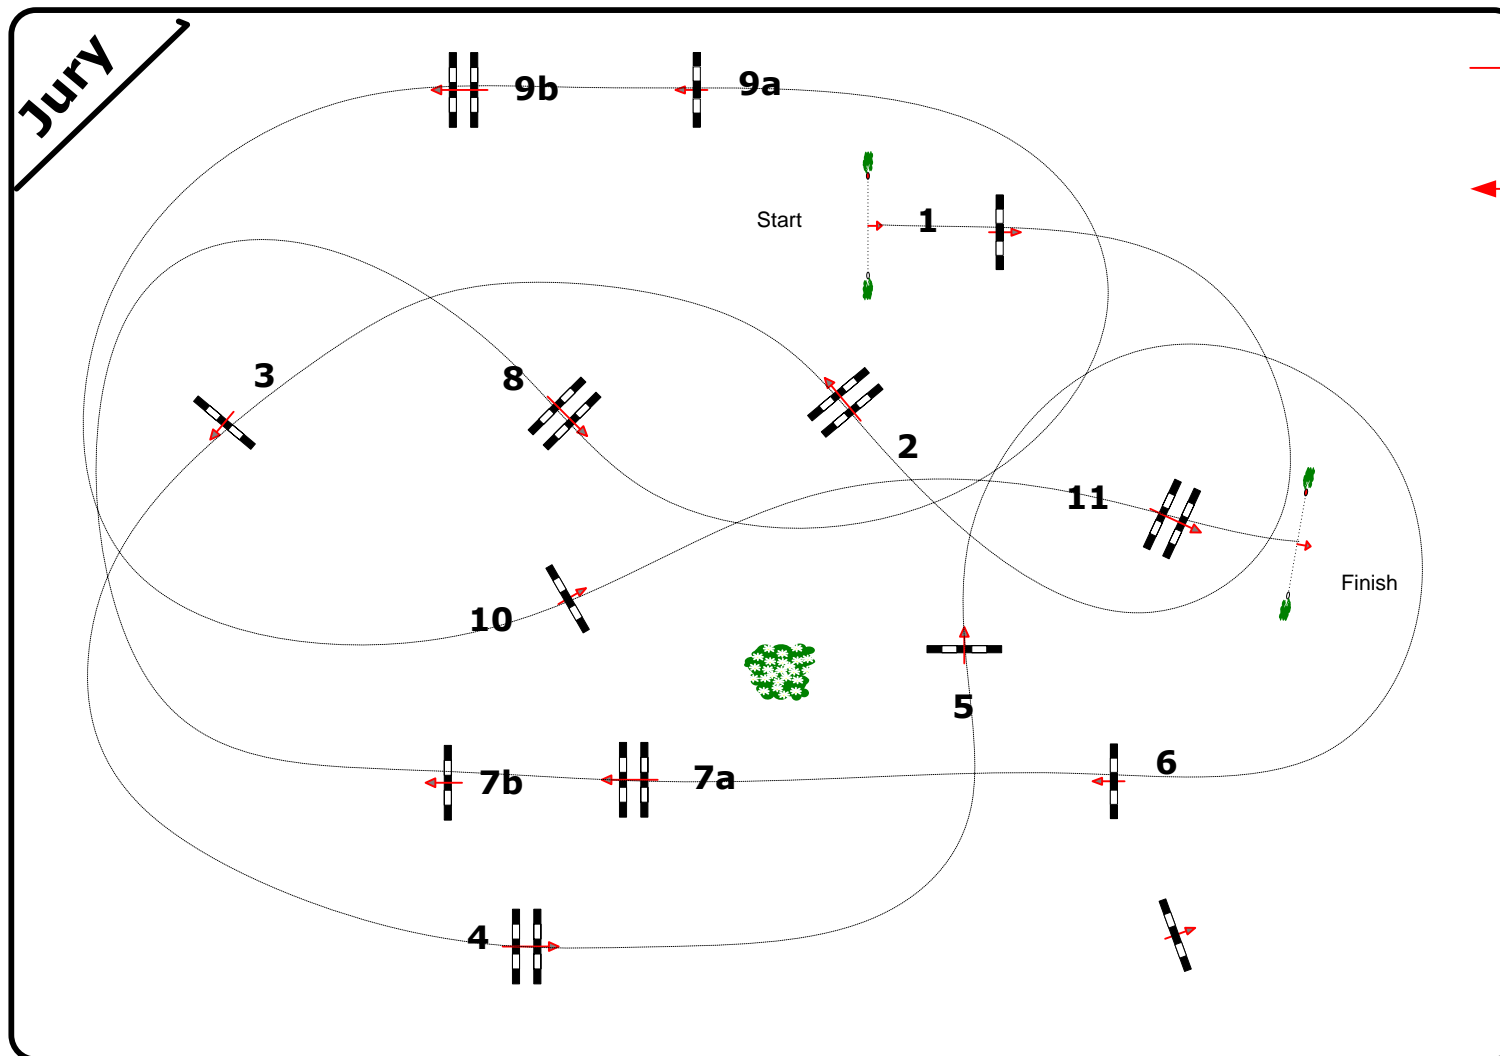

# CSI2\*/CSI U25/ YH / CSI Am. Gut Ising 05.09 - 09.09.2018

Class No.: 7

Small Tour Competition against the clock

Donnerstag, 6. September 2018

Start: 8:00

Table: A  
National RG:  
FEI RG / Art. 238.2.1  
Height: 1,35 m

Speed: 350 m/min

Length: 450 m  
Time allowed: 78 sec  
Time limit: 156 sec

Obstacles: 11  
Efforts: 13  
Penalty sec  
Closed combination:

1st Jump off

Length: 0 m  
Time allowed: 0 sec  
Time limit: 0 sec