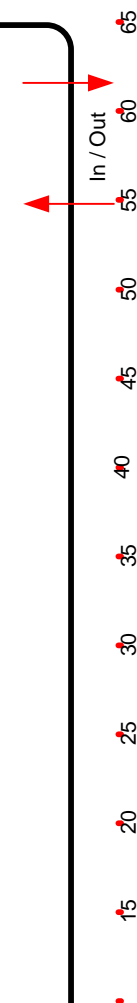

7

# CSI2\*/CSI U25/ YH / CSI Am. Gut Ising 05.09 - 09.09.2018

Class No.: 7

Small Tour Competition against the clock

Donnerstag, 6. September 2018

Start: 8:00

Table: A  
National RG:  
FEI RG / Art. 238.2.1  
Height: 1,35 m

Speed: 350 m/min

Length: 450 m  
Time allowed: 78 sec  
Time limit: 156 sec

Obstacles: 11  
Efforts: 13  
Penalty sec  
Closed combination:

1st Jump off

Length: 0 m  
Time allowed: 0 sec  
Time limit: 0 sec