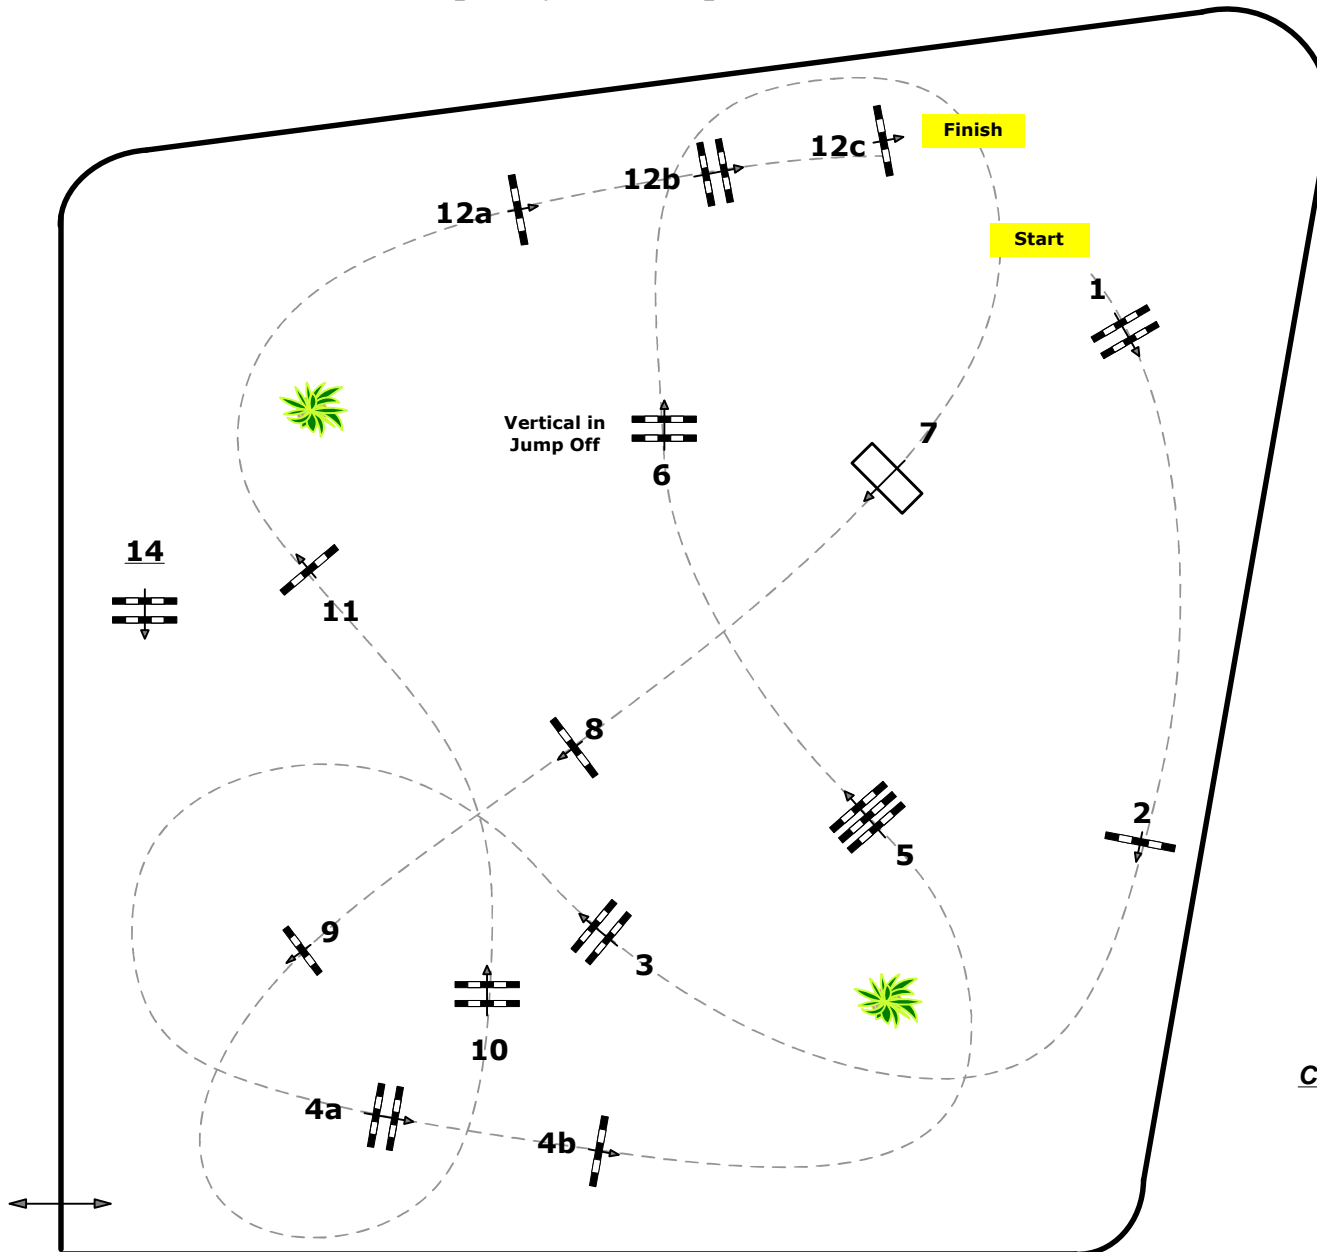

Madl

CSIO P/CH/J/YR Lamprechtshausen,AUT

21

FEI YOUTH Nations Cup Pony Competition over two rounds

Table: A

FEI RG / Art. 264

Height: 1,25 mtr.

Speed: 350 m/Min.

Length: 430 mtr.

Time allowed 74 sec.

Time limit 148 sec.

Obstacles : 12

Efforts: 15

Jump Off :

4b-5-6-14-11-12bc-2

Length: 300 mtr.

Time allowed: 52 sec

Time limit: 104 sec.

Course Design:

Madl Franz (AUT)

Appe Adi (AUT)

Jury