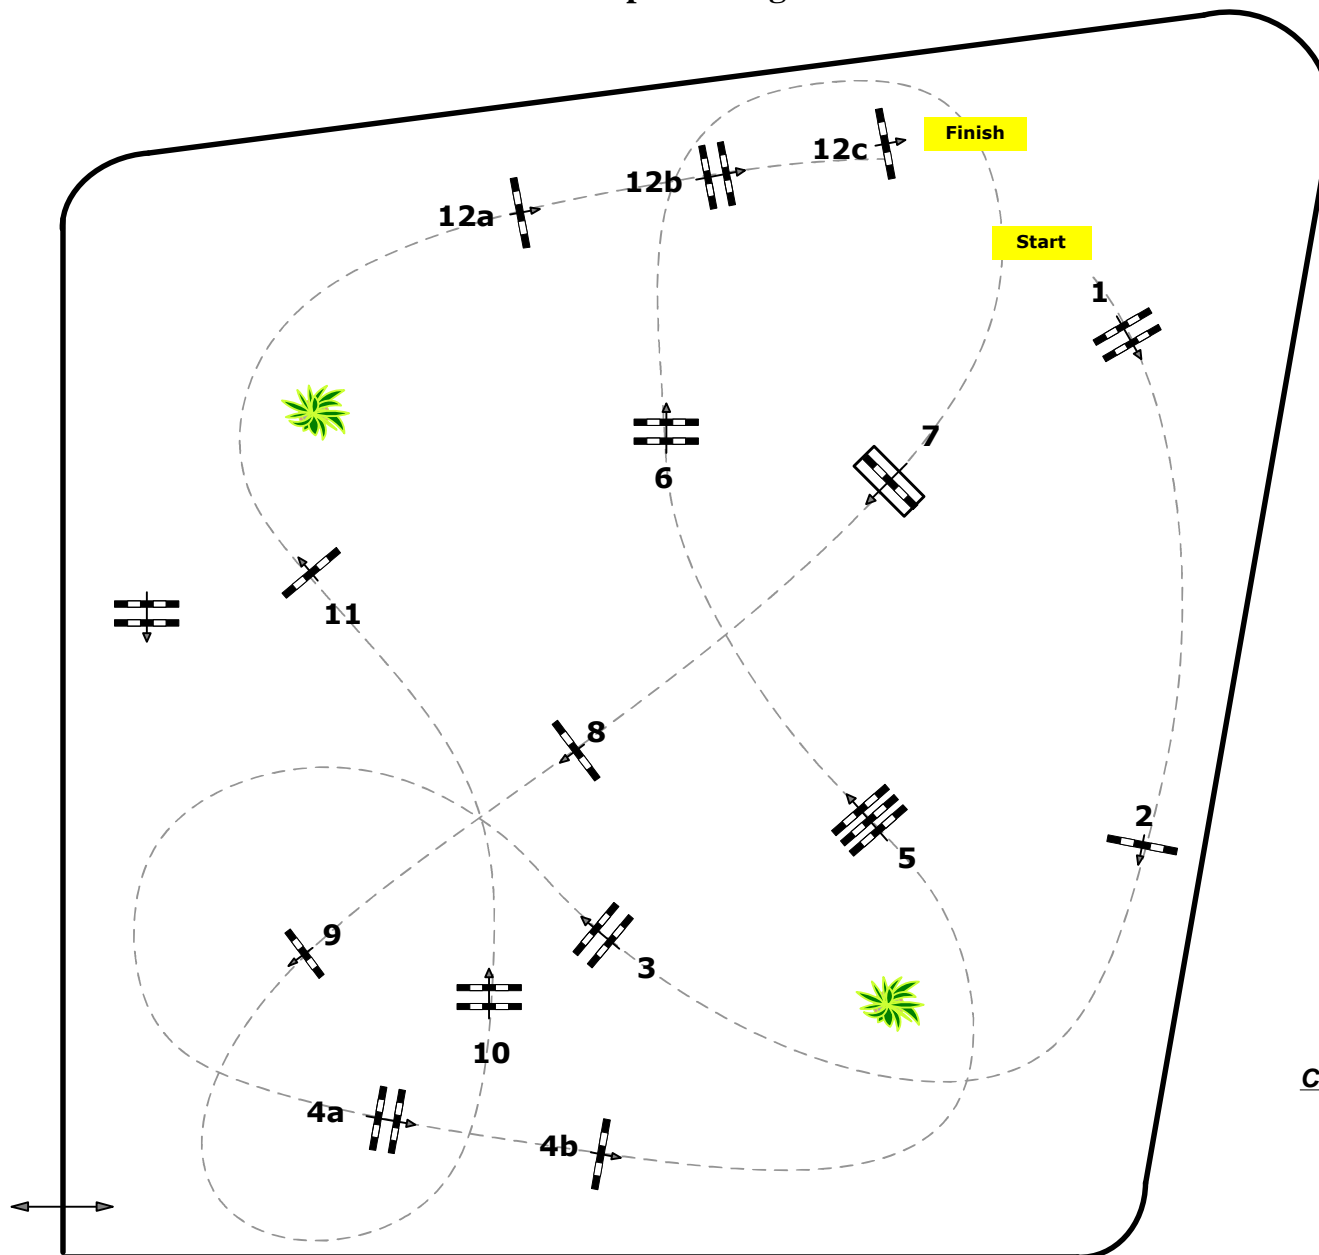

# CSIO P/CH/J/YR Lamprechtshausen,AUT

**20**

Individual Riders Children      Competition against the clock

Table: A

FEI RG / Art. 238.2.1

Height: 1,25 mtr.

Speed: 350 m/Min.

Length: 430 mtr.

Time allowed 74 sec.

Time limit 148 sec.

Obstacles : 12

Efforts: 15

Jury

Course Design:

**Madl Franz (AUT)**

**Appe Adi (AUT)**