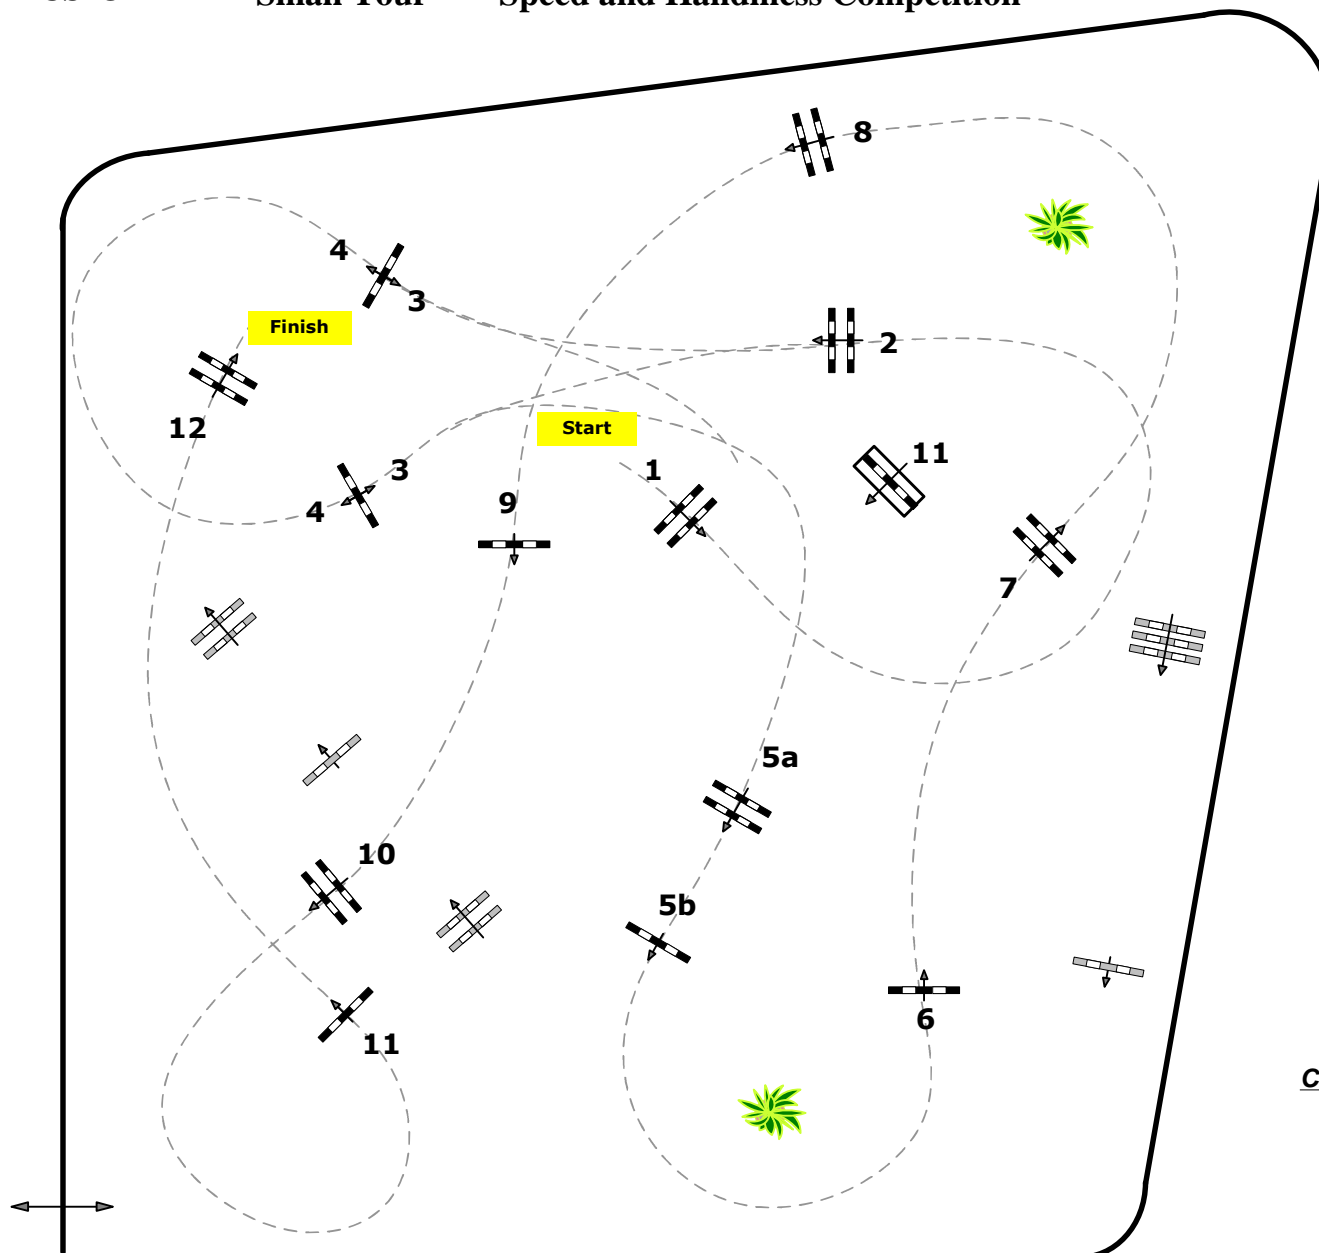

Madl

CSIO P/CH/J/YR Lamprechtshausen,AUT

16

CSIO YR Small Tour Speed and Handiness Competition

Table: C

FEI RG / Art. 239

Height: 1,25 mtr.

Speed: 350 m/Min.

Length: 0 mtr.

Time allowed 0 sec.

Time limit 0 sec.

Obstacles : 12

Efforts: 13

Jury

Course Design:

Madl Franz (AUT)