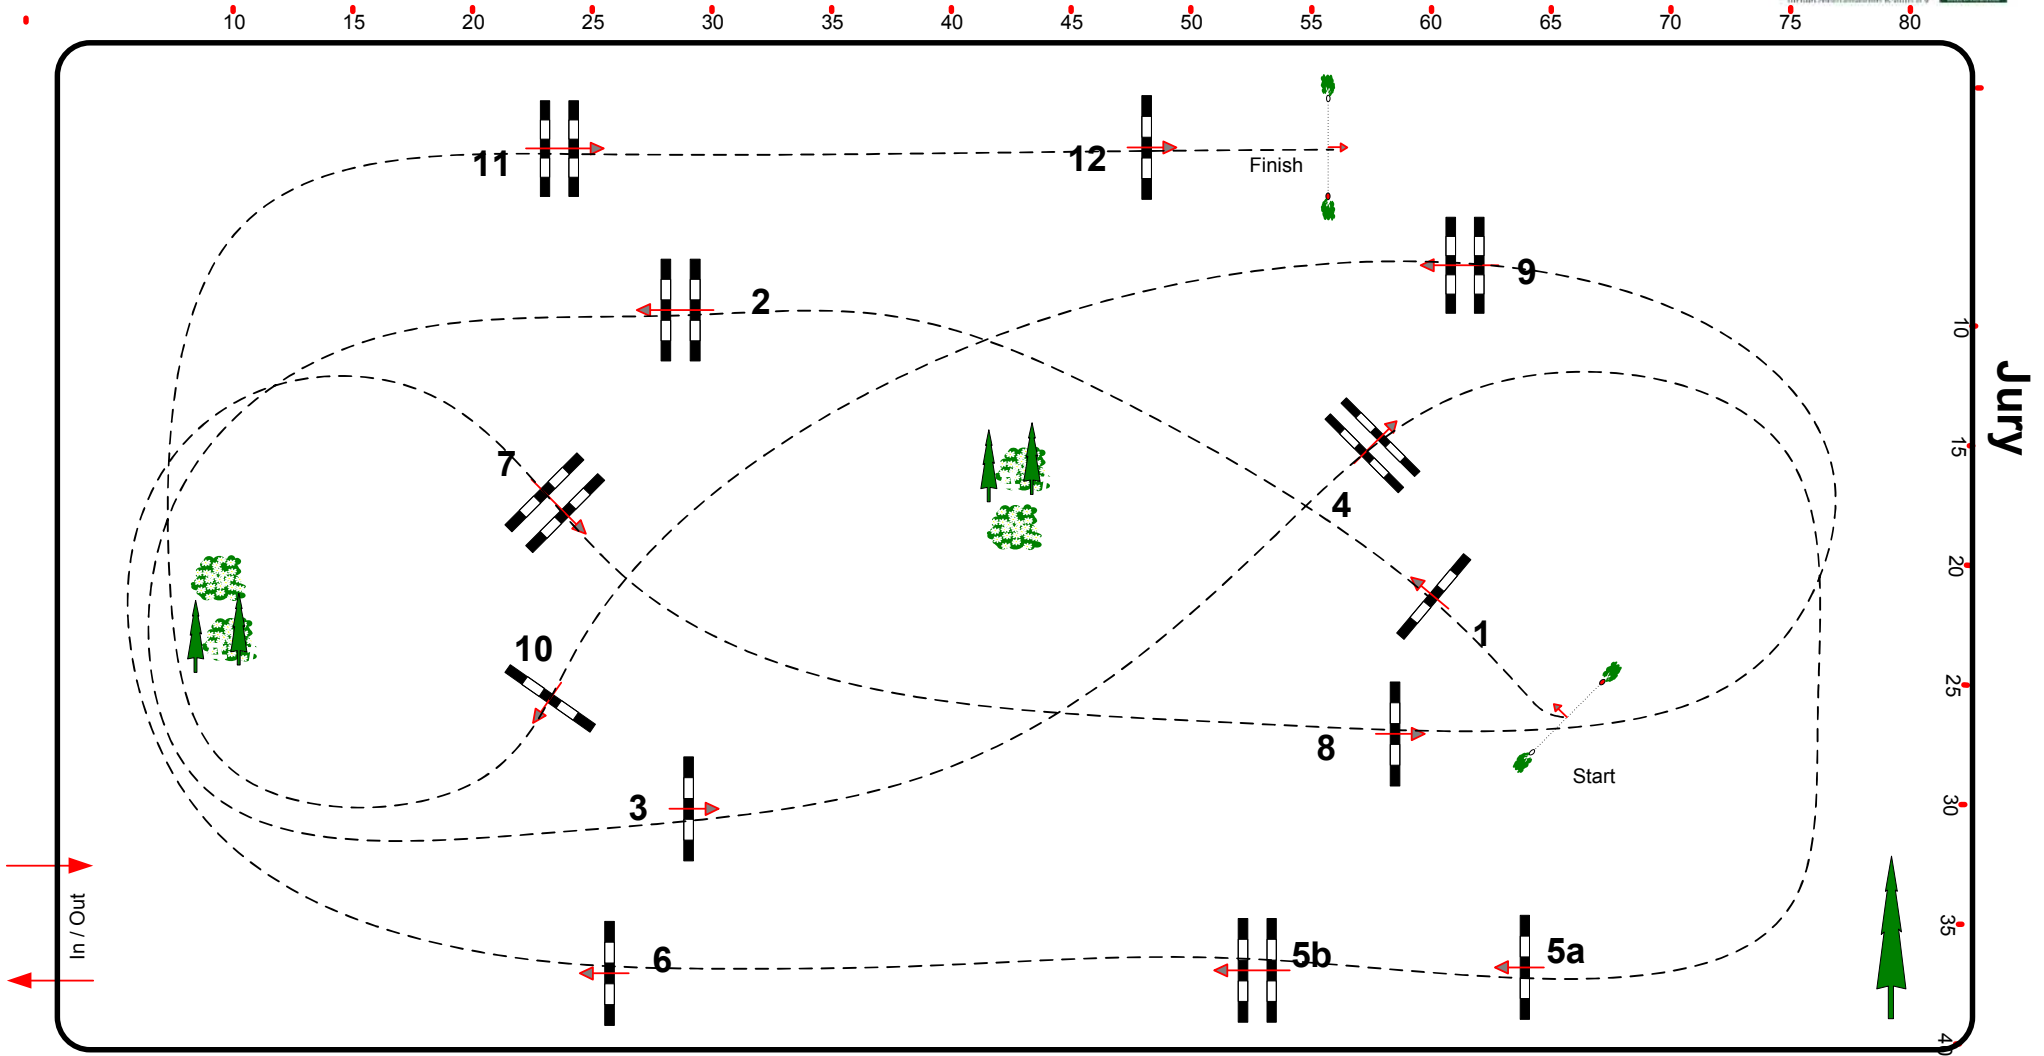

# CSI 2\*/1\*/YH/Am Kreuth 7. - 11.02.2018

Class No.: 22

CSI 1\* Große Freunde

Competition against the clock

Donnerstag, 8. Februar 2018

Start: 17:00

Table: A  
National RG:  
FEI RG / Art. 238.2.1  
Height: 1,15 m

Speed: 350 m/min  
Length: 440 m  
Time allowed: 76 sec  
Time limit: 152 sec

Obstacles: 12  
Efforts: 13  
Penalty sec:  
Closed combination:

Length: 0 m  
Time allowed: 0 sec  
Time limit: 0 sec

Johann Sailer(GER)  
& Team