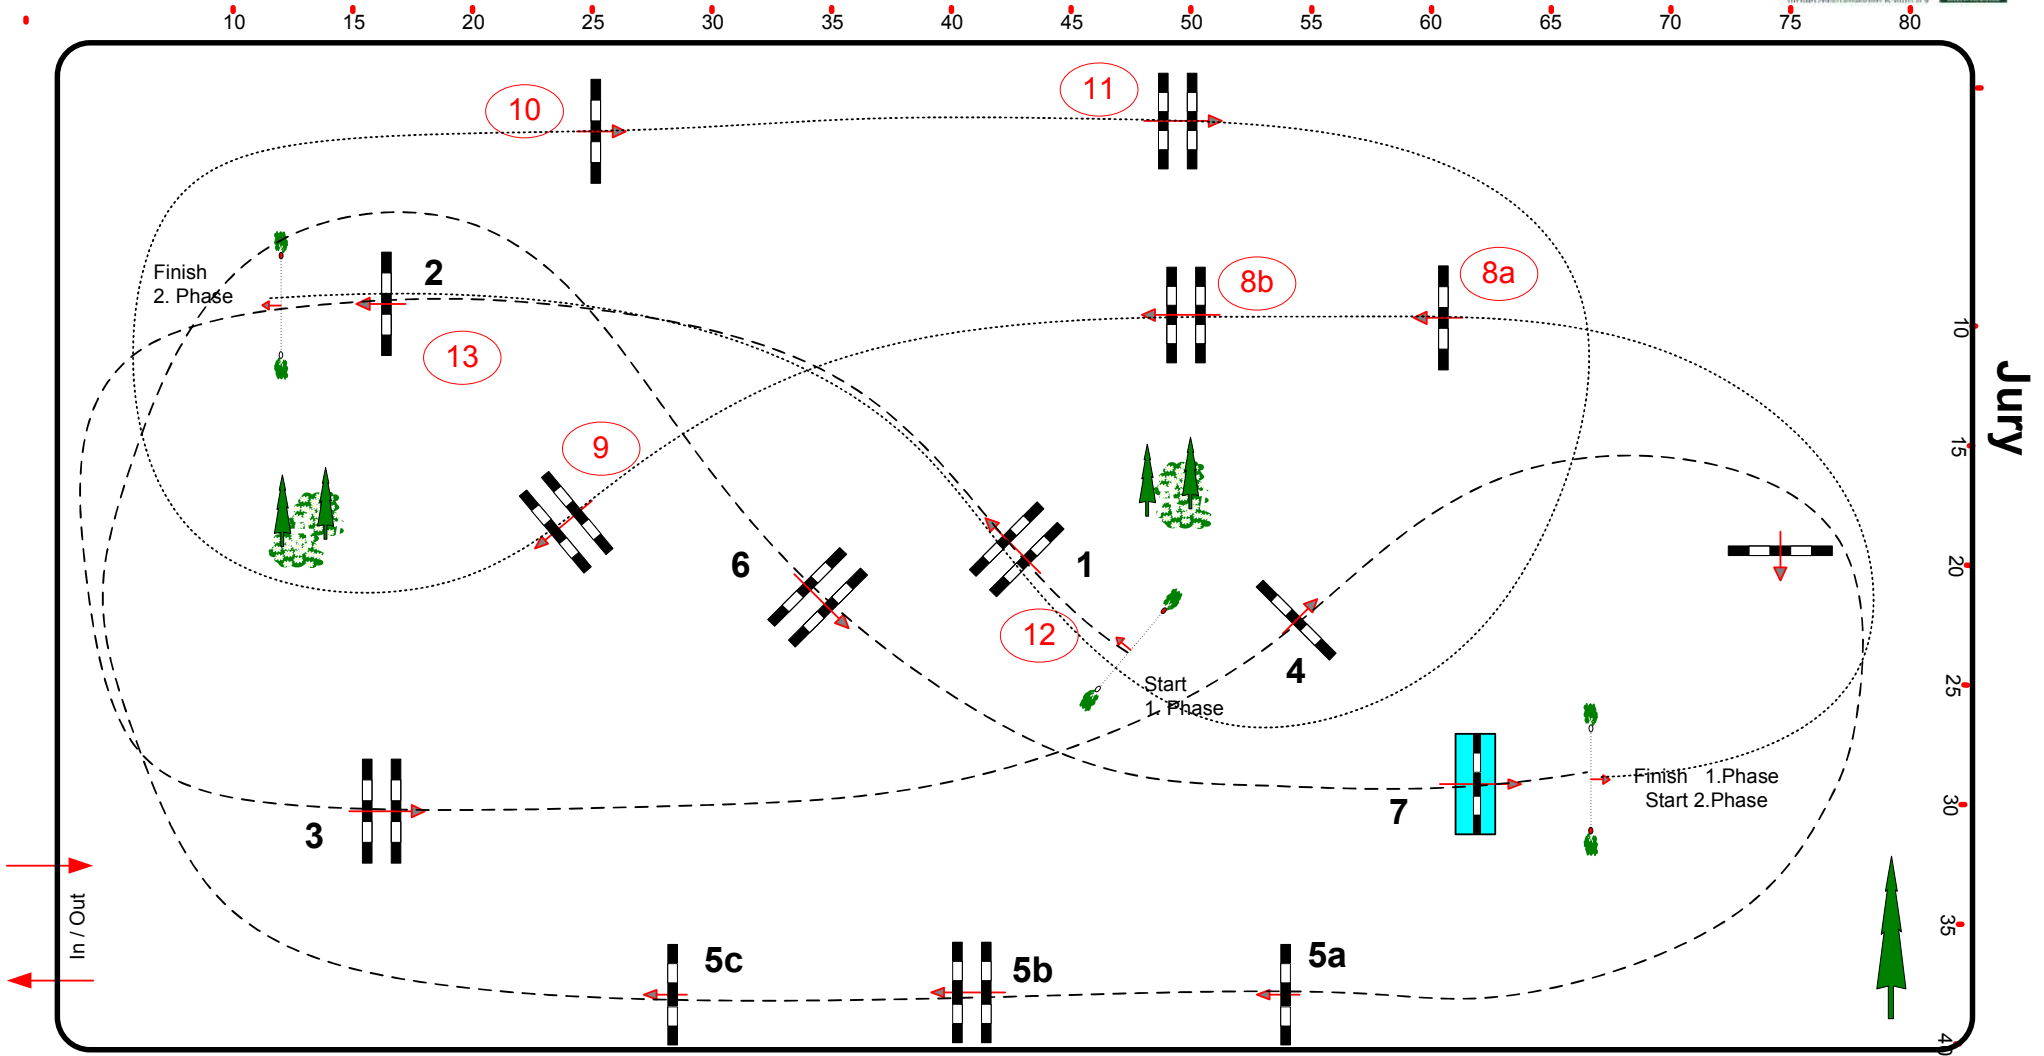

# CSI 2\*/1\*/YH/Am Kreuth 7. - 11.02.2018

Class No.: 20

CSI Amateur Kleine Freunde

Competition in two Phases

Samstag, 10. Februar 2018

Start: 12:00

Table: A  
National RG:  
FEI RG / Art. 274.5.3  
Height: 1,25 m

Speed: 350 m/min  
Length: 320 m  
Time allowed: 55 sec  
Time limit: 110 sec

Obstacles: 7  
Efforts: 9  
Penalty sec:  
Closed combination:

1st Jump-off: 8 - 13  
Length: 250 m  
Time allowed: 43 sec  
Time limit: 86 sec