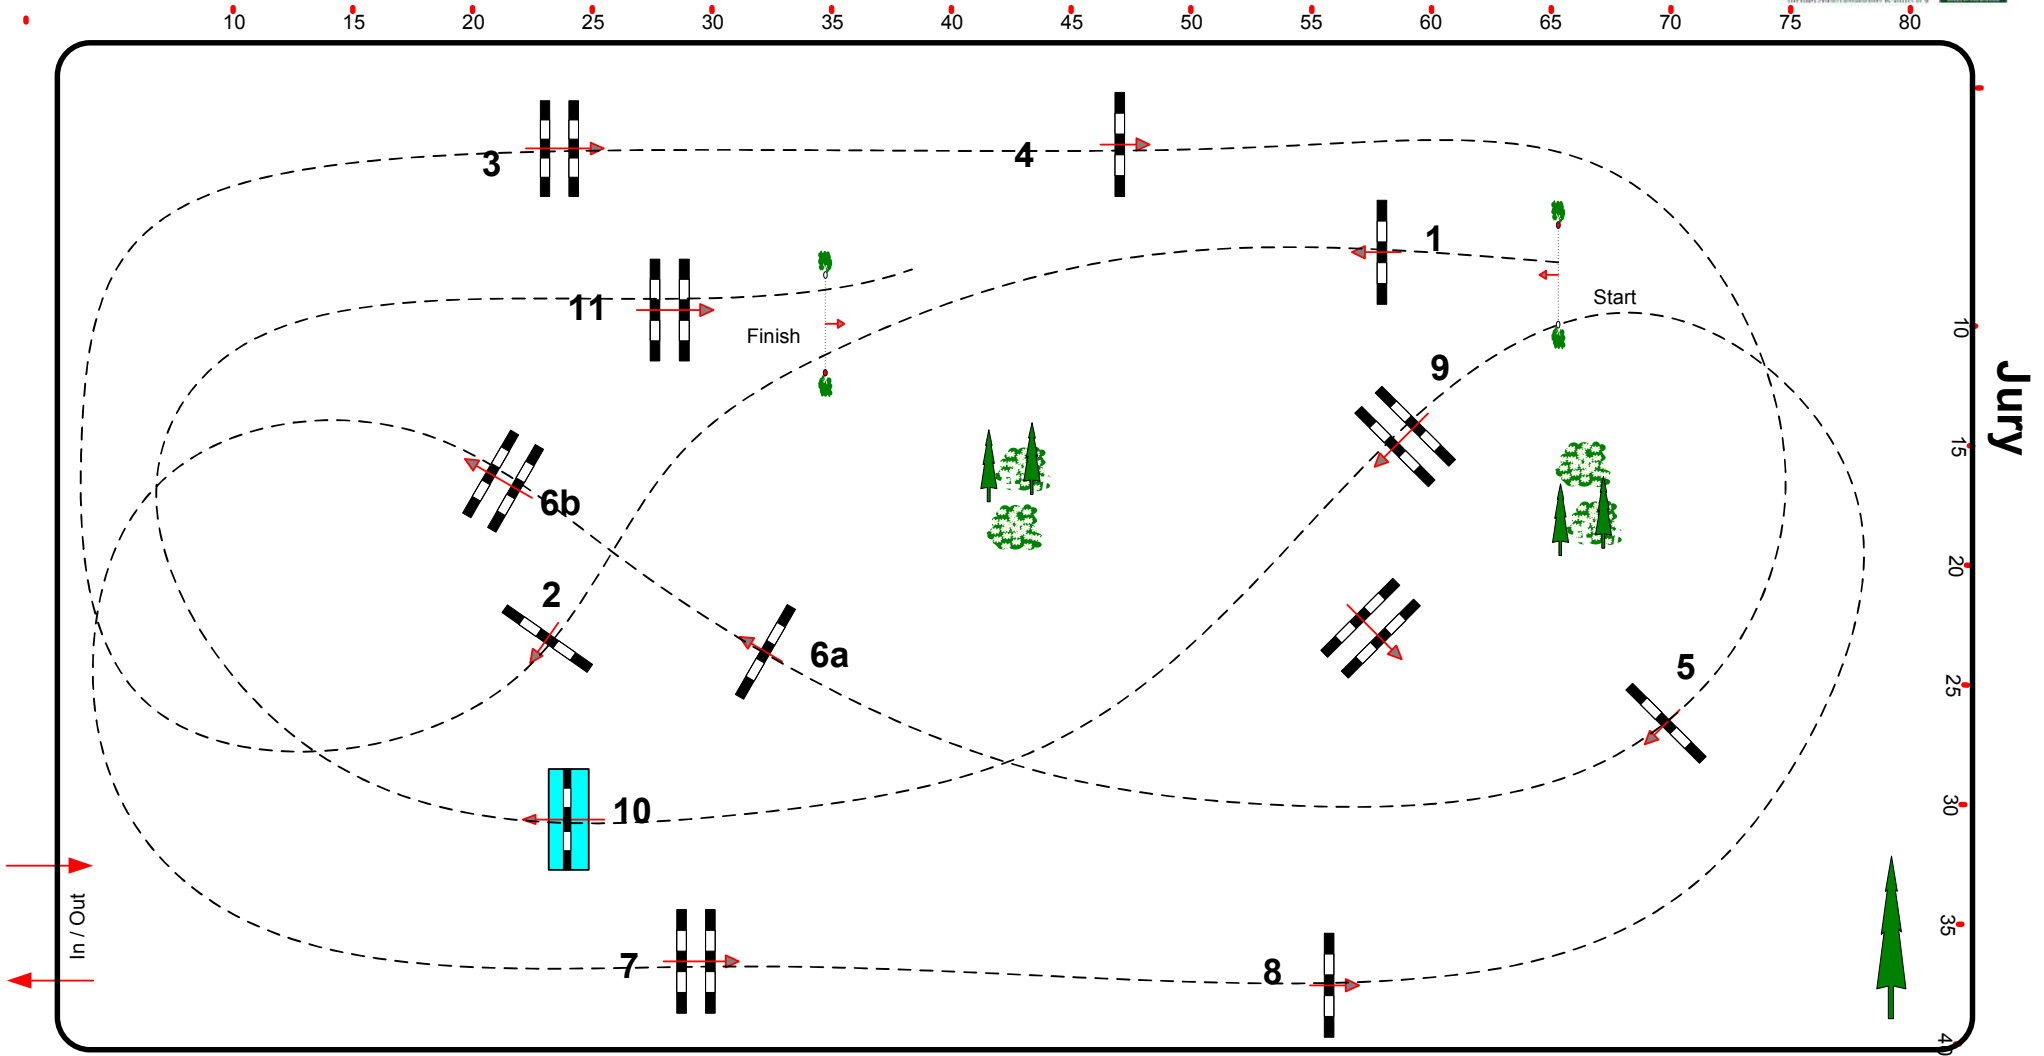

CSI 2*/1*/YH/Am Kreuth 7. - 11.02.2018

Class No.: 18

CSI Amateur Kleine Freunde

Competition against the clock

Donnerstag, 8. Februar 2018

Start: 13:30

Table: A
National RG:
FEI RG / Art. 238.2.1
Height: 1,05 m

Speed: 350 m/min
Length: 420 m
Time allowed: 72 sec
Time limit: 144 sec

Obstacles: 11
Efforts: 12
Penalty sec:
Closed combination:

Length: 0 m
Time allowed: 0 sec
Time limit: 0 sec

Johann Sailer(GER)
Steffen Bühling (GER)