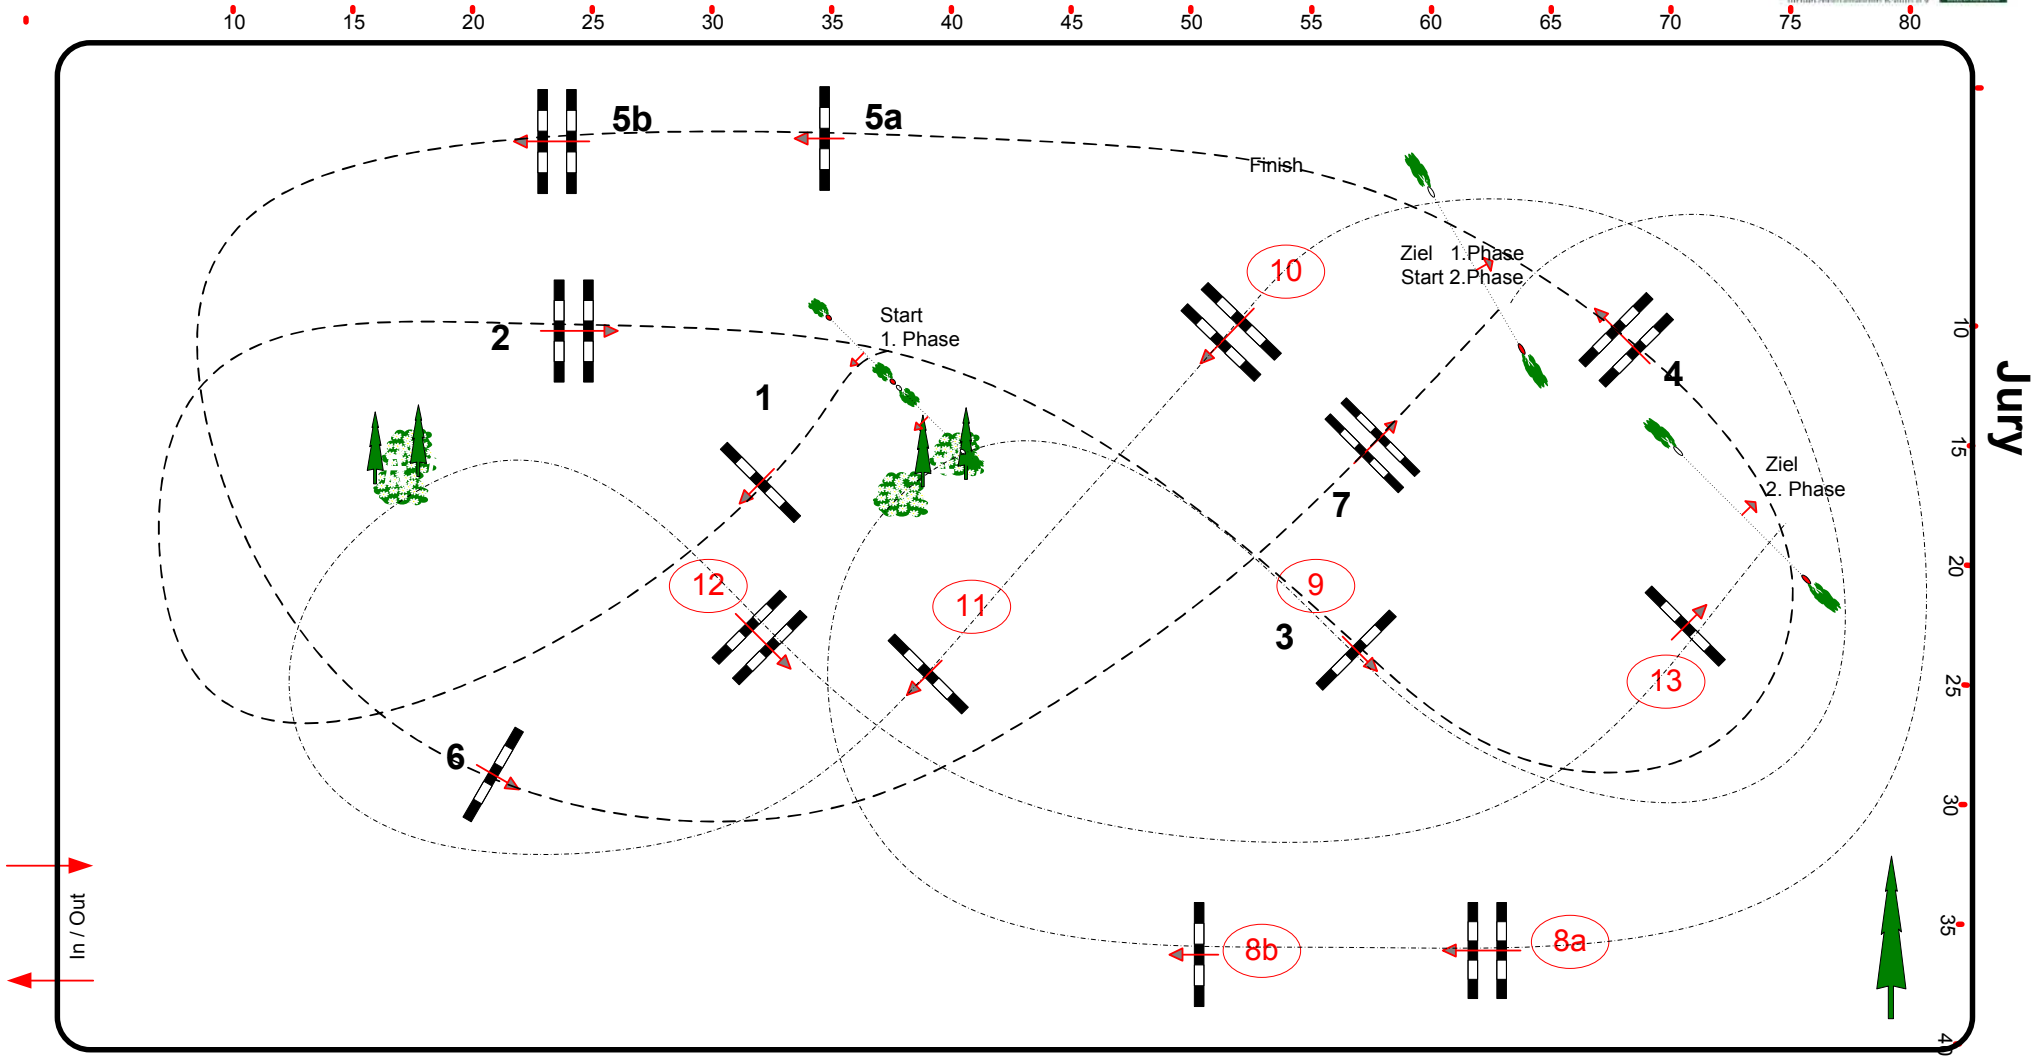

CSI 2*/1*/YH/Am Kreuth 7. - 11.02.2018

Class No.: 14

CSI 2 * Big Tour

Competition against the clock

Donnerstag, 8. Februar 2018

Start: 18:30

Table: A
National RG:
FEI RG / Art. 274.5.3
Height: 1,40 m

Speed: 350 m/min
Length: 290 m
Time allowed: 50 sec
Time limit: 100 sec

Obstacles: 7
Efforts: 8
Penalty sec:
Closed combination:

2 Phase 8a - 13
Length: 290 m
Time allowed: 50 sec
Time limit: 100 sec

Johann Sailer(GER)
& Team