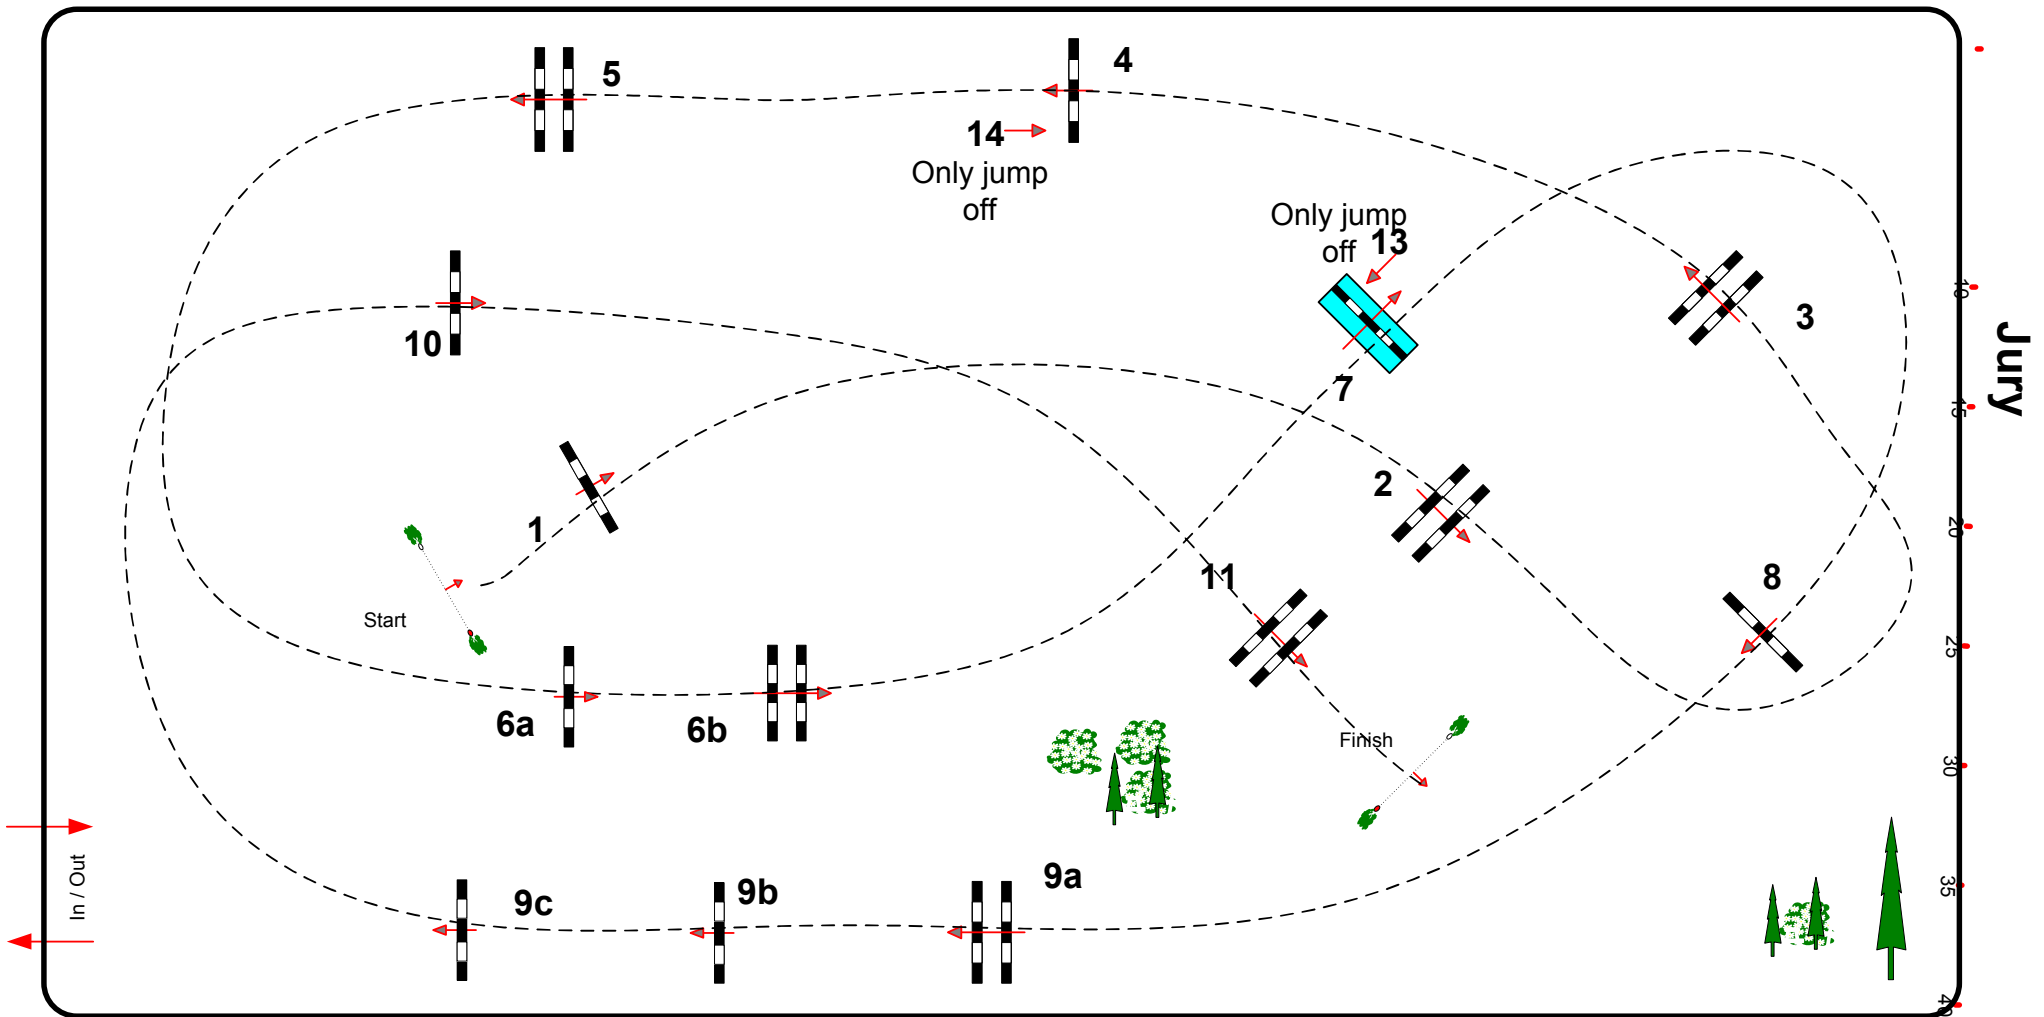

13

CSI 2*/1*/YH/Am Kreuth 7. - 11.02.2018

Class No.: 13

CSI** Medium Tour

Competition with one jump-off

Sonntag, 11. Februar 2018

Start: 10:00

Table: A
National RG:
FEI RG / Art. 238.2 .2
Height: 1,40 m

Speed: 350 m/min
Length: 420 m
Time allowed: 72 sec
Time limit: 144 sec

Obstacles: 11
Efforts: 13
Penalty sec:
Closed combination:

1st Jump-off: 1,2,13,14,8,9a,9b,11
Length: 270 m
Time allowed: 47 sec
Time limit: 94 sec

10 15 20 25 30 35 40 45 50 55 60 65 70 75 80

In / Out

Johann Sailer(GER)
Steffen Bühling (GER)