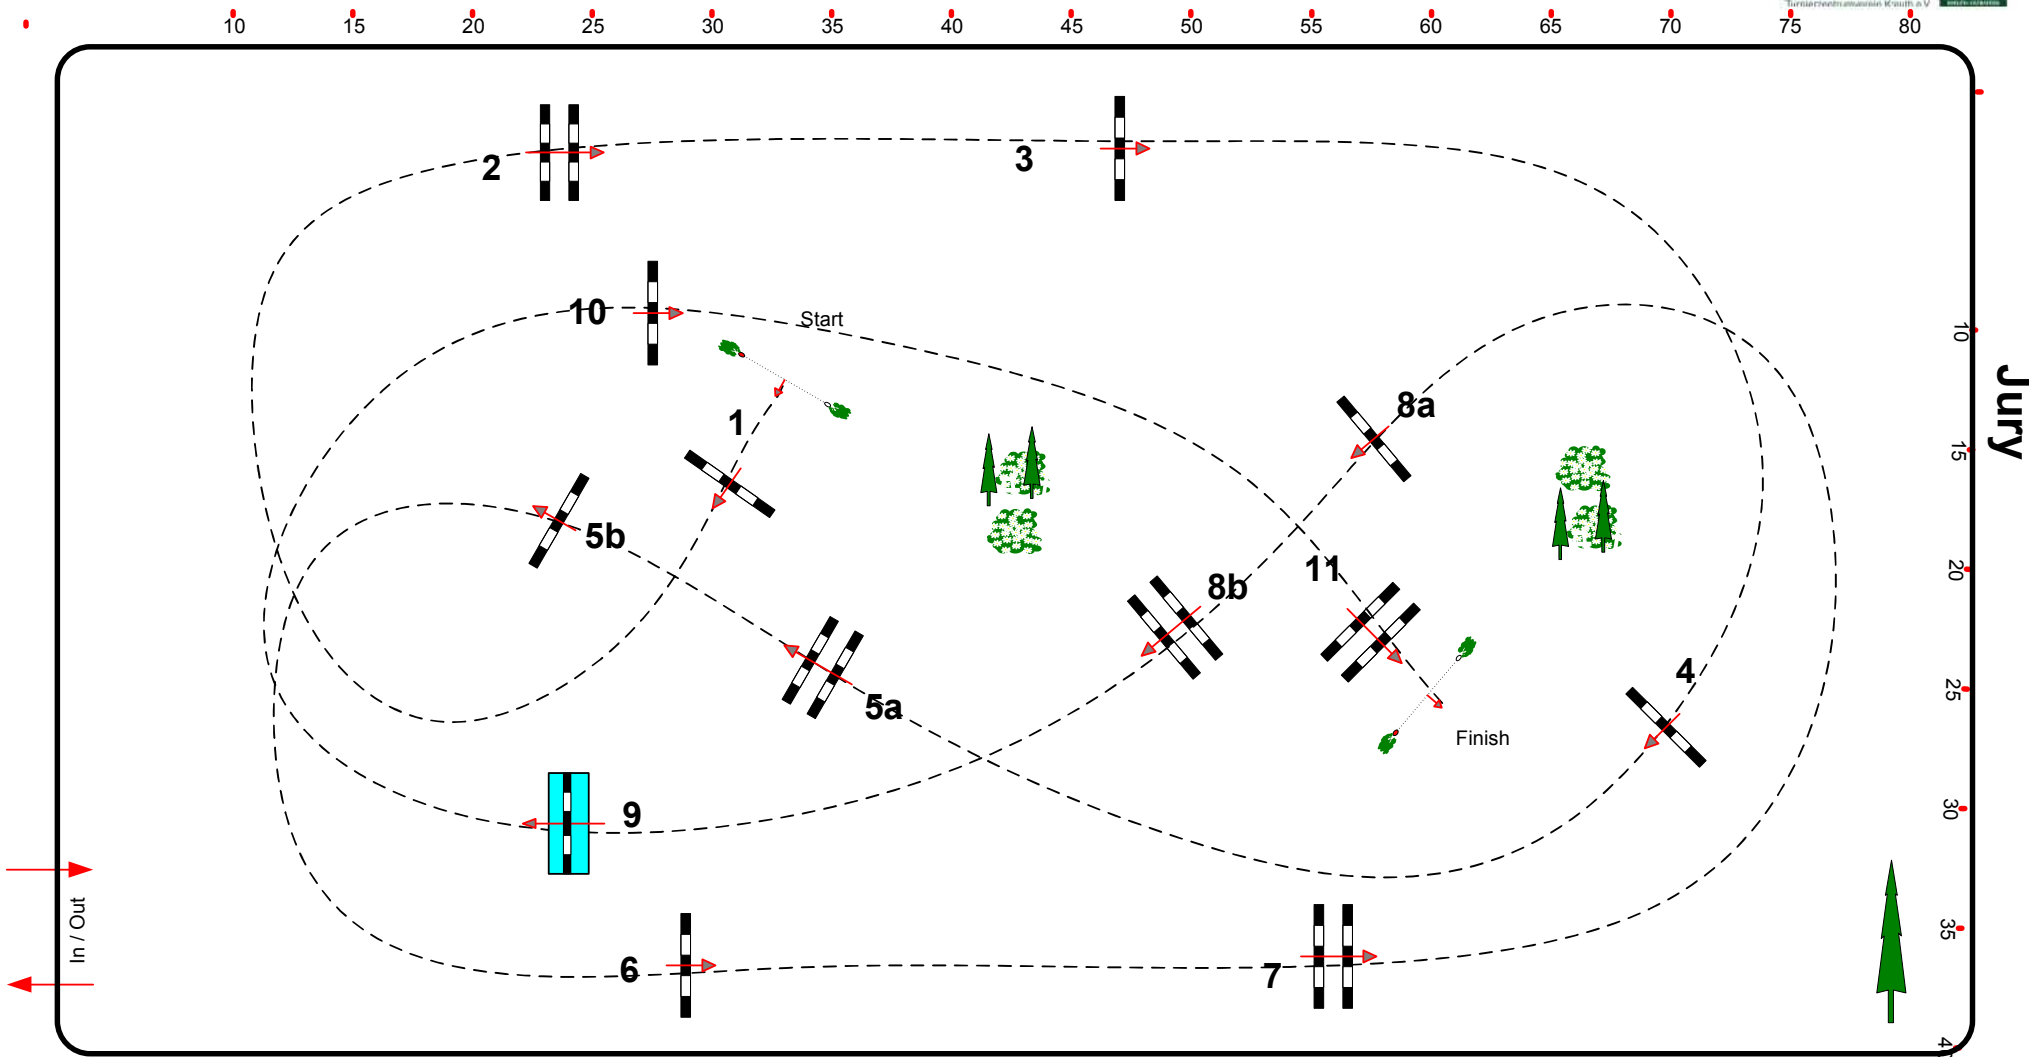

7

CSI 2*/1*/YH/Am Kreuth 7. - 11.02.2018

Class No.: 7

CSI 1*

Competition against the clock

Donnerstag, 8. Februar 2018

Start: 8:00

Table: A
 National RG:
 FEI RG / Art. 238.2.1
 Height: 1,25 m

Speed: 350 m/min
 Length: 400 m
 Time allowed: 69 sec
 Time limit: 138 sec

Obstacles: 11
 Efforts: 13
 Penalty sec:
 Closed combination:

Length: 0 m
 Time allowed: 0 sec
 Time limit: 0 sec

Johann Sailer(GER)
 Steffen Bühling (GER)