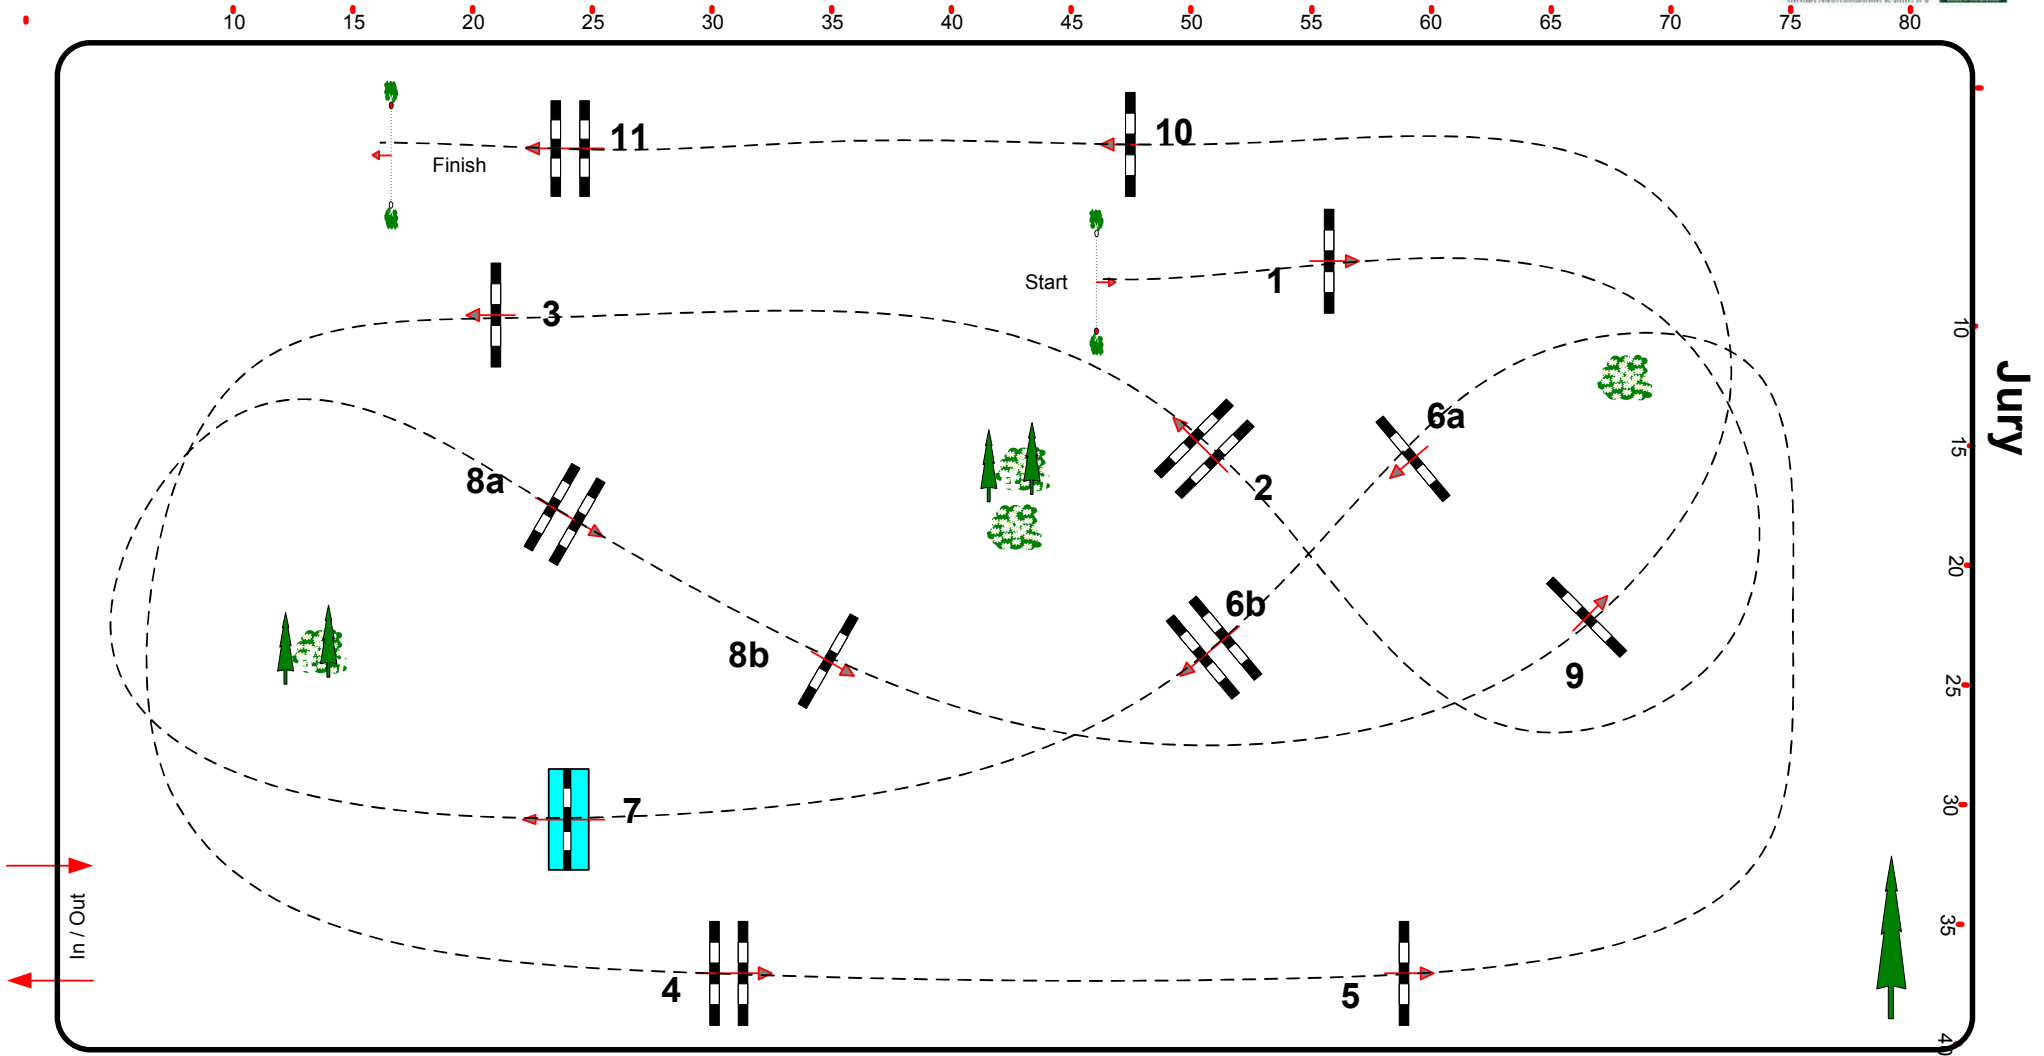

1

CSI 2*/1*/YH/Am Kreuth 7. - 11.02.2018

Class No.: 1

CSI 1* Youngster Tour 6 j.

Competition against the clock

Donnerstag, 8. Februar 2018

Start: 10:00

Table: A
 National RG:
 FEI RG / Art. 238.2.1
 Height: 1,15 m

Speed: 350 m/min
 Length: 420 m
 Time allowed: 72 sec
 Time limit: 144 sec

Obstacles: 11
 Efforts: 13
 Penalty sec:
 Closed combination:

Length: 0 m
 Time allowed: 0 sec
 Time limit: 0 sec

Johann Sailer(GER)
 Steffen Bühling (GER)