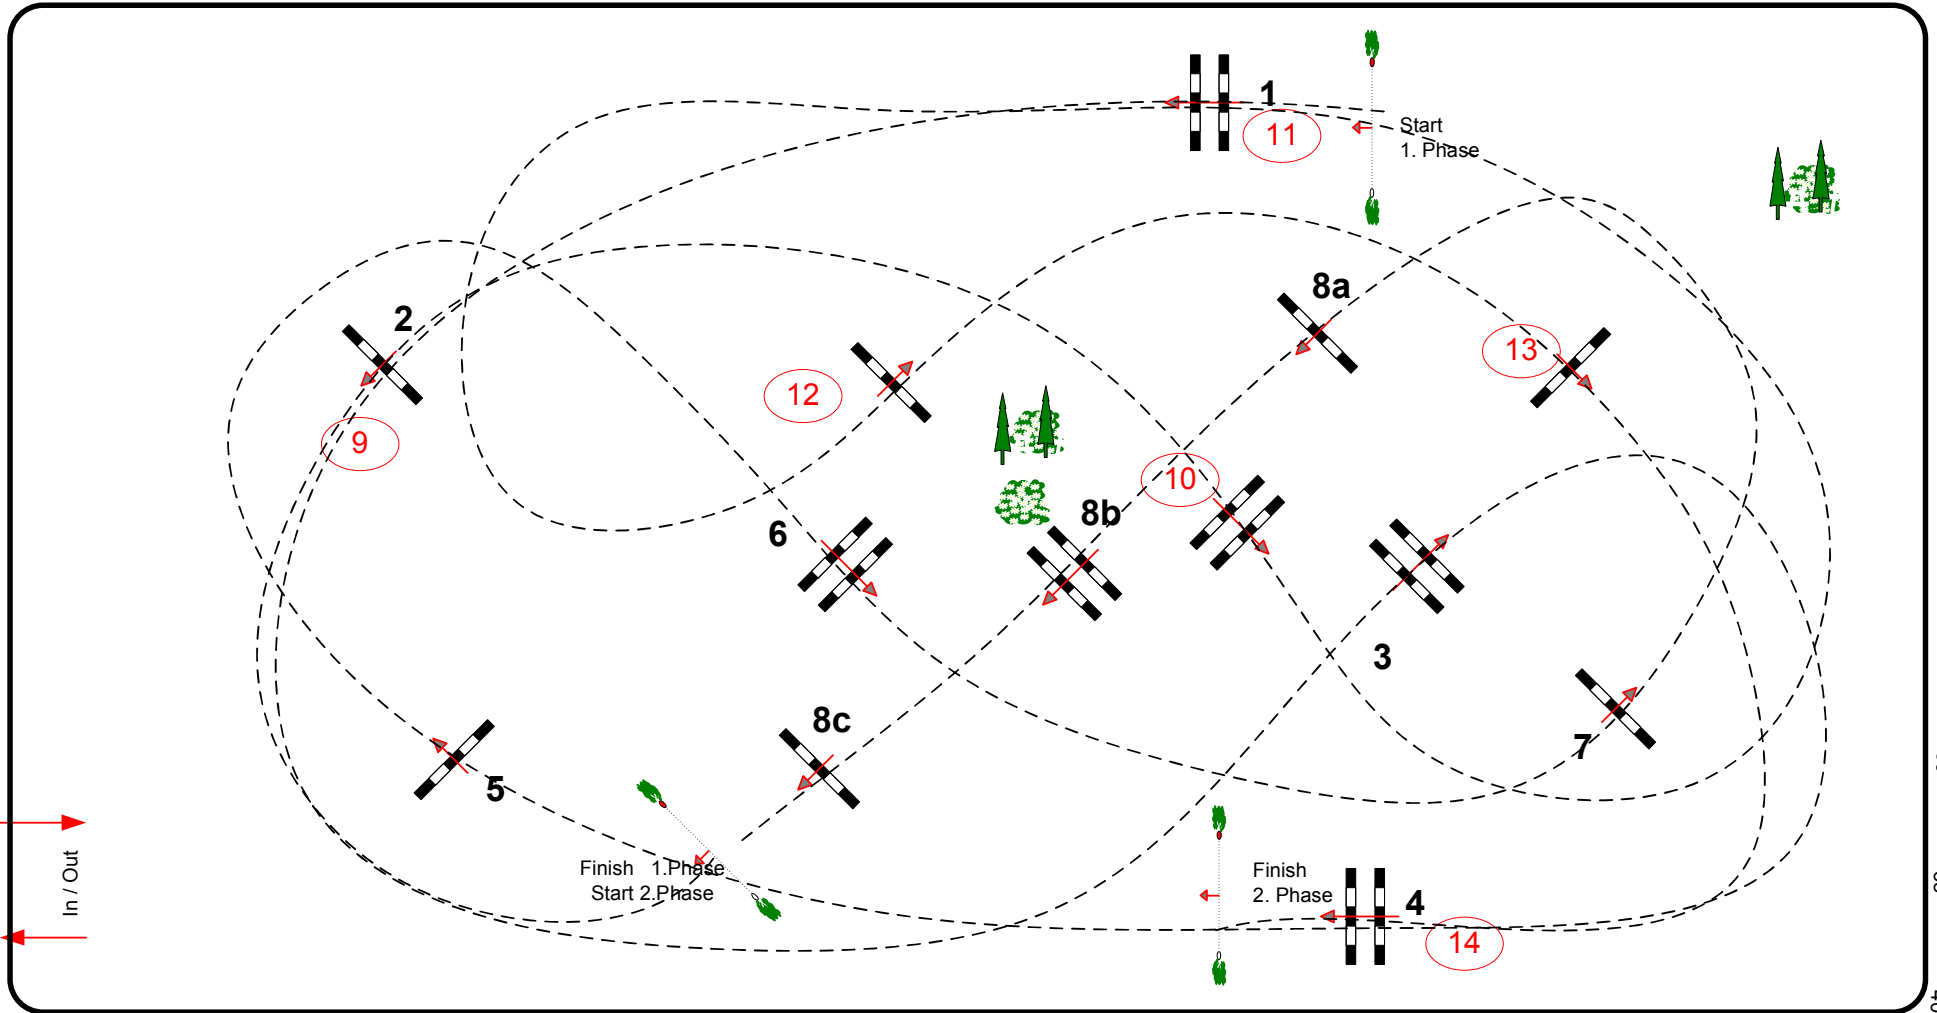

CSI 2*/1*/YH/Am Kreuth 22. - 26.11.2017

Class No.: 24

CSI A Große Freunde

Competition in two Phases

Samstag, 25. November 2017

Start: 16:00

Table: A
National RG:
FEI RG / Art. 274.5.3
Height: 1,25 m

Speed: 350 m/min
Length: 360 m
Time allowed: 62 sec
Time limit: 124 sec

Obstacles: 8
Efforts: 10
Penalty sec:
Closed combination:

2. Phase 9 - 14
Length: 250 m
Time allowed: 43 sec
Time limit: 86 sec

10 15 20 25 30 35 40 45 50 55 60 65 70 75 80

Jury
10
15
20
25
30
35
40

Johann Sailer(GER)
& Team