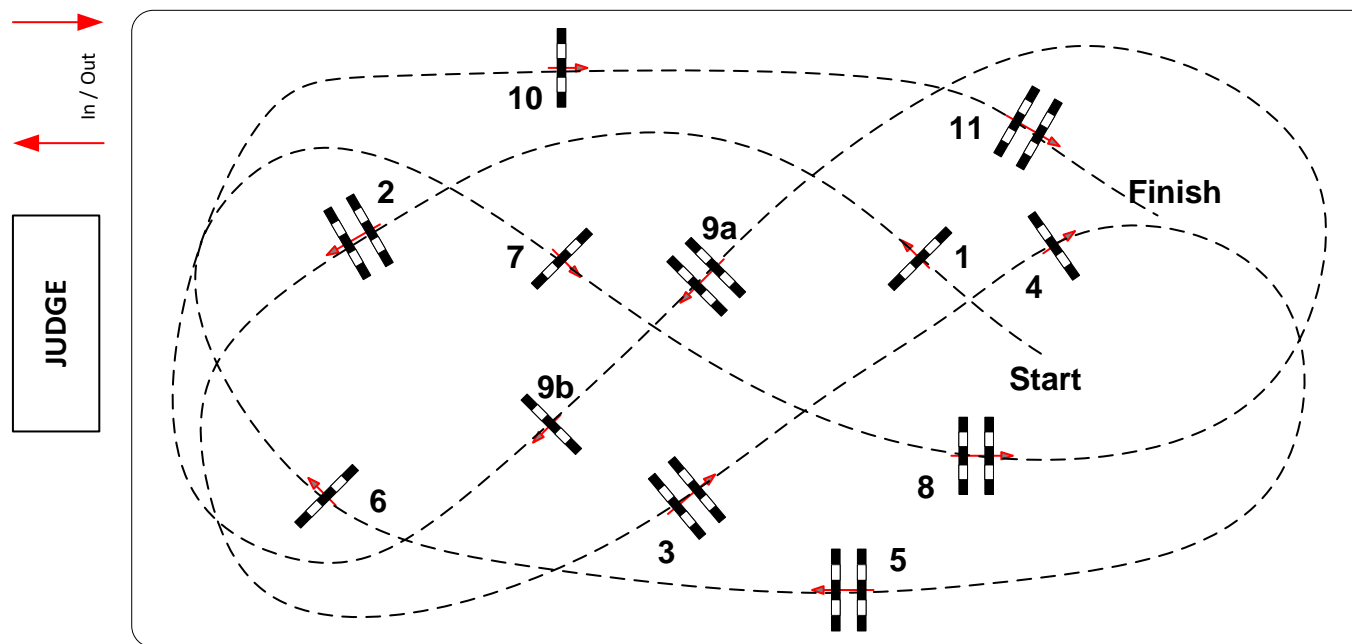

Class No.: 6

Youngster Tour

Competition against the clock

Freitag, 6. Oktober 2017

Start: 10:30

Table: Speed: 350 m/min  
 National RG: Length: 370 m  
 FEI RG / Art. 238.1.1 Time allowed: 64 sec  
 Height: 1,20/1,25 m Time limit: 128 sec

Obstacles: 11  
 Efforts: 12  
 Penalty sec:  
 Closed combination:

1st Jump-off: Length: 0 m  
 Time allowed: 0 sec  
 Time limit: 0 sec

2nd Jump-off: Length: 0 m  
 Time allowed: 0 sec  
 Time limit: 0 sec