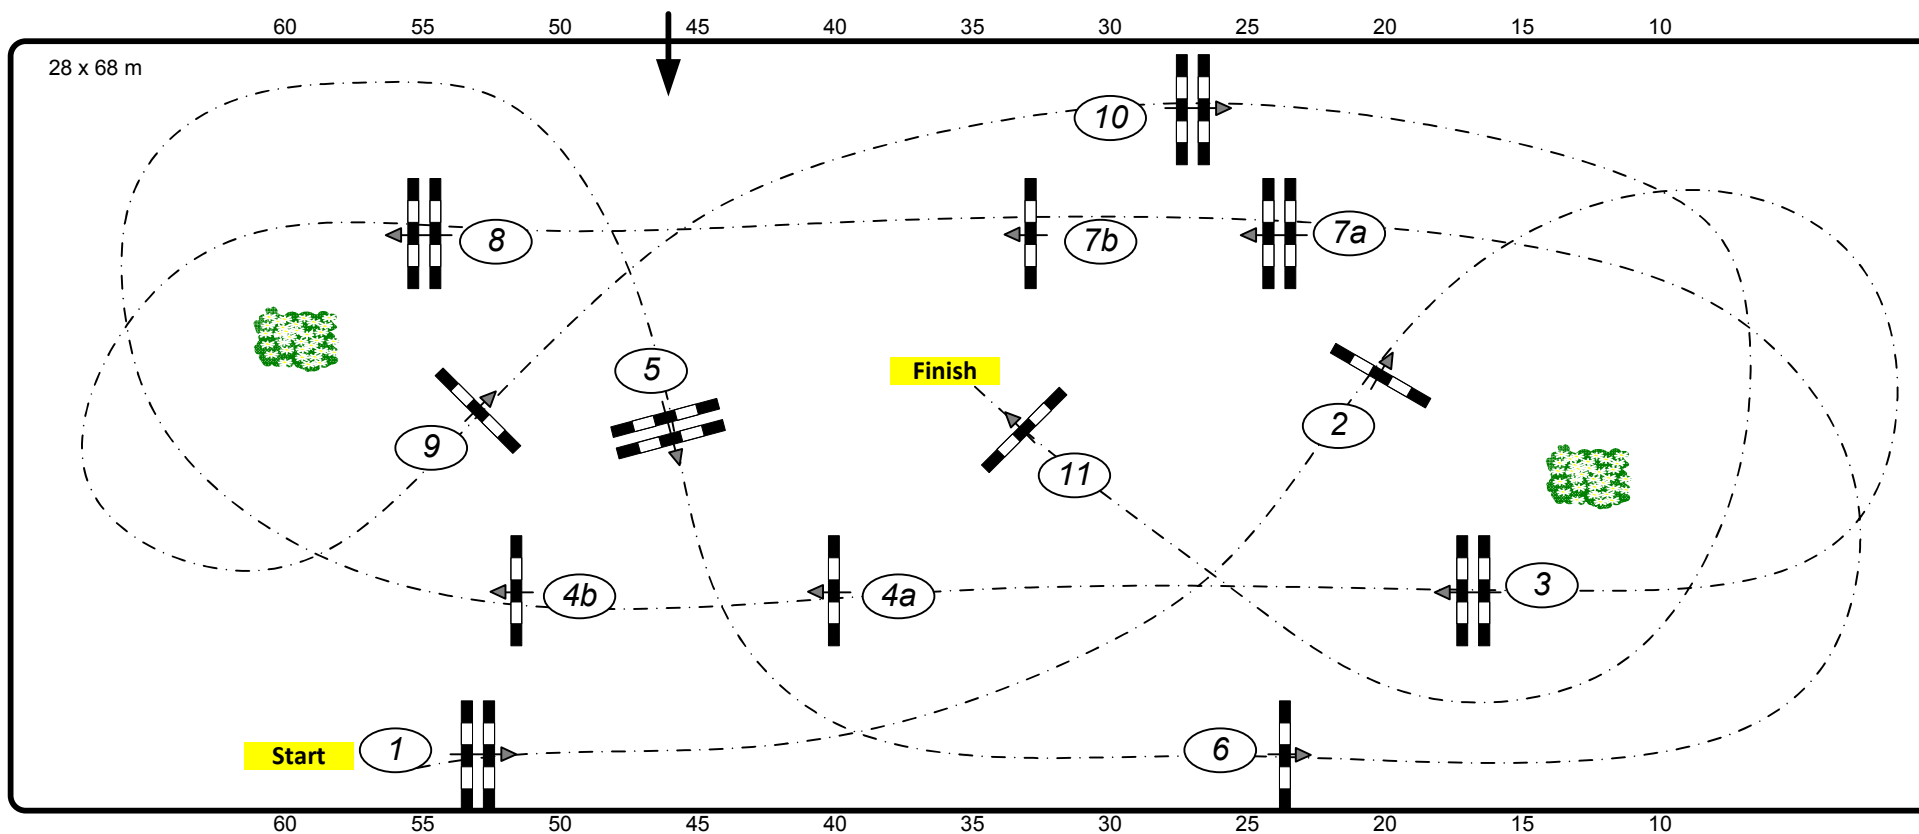

CSI** Neustadt Dosse 2017

Class No.: 07 Youngster Tour Competition against the clock

Table: A
National RG:
FEI RG / Art. 238.2.1
Height: 1,30/1,35 m

Speed: 350 m/min
Length: 400 m
Time allowed: 69 sec
Time limit: 138 sec

Obstacles: 11
Efforts: 13
Penalty sec:
Closed combination:

Jump-Off:
Length: 0 m
Time allowed: 0 sec
Time limit: 0 sec

Course Designer
Christian Wiegand (GER)
and Team