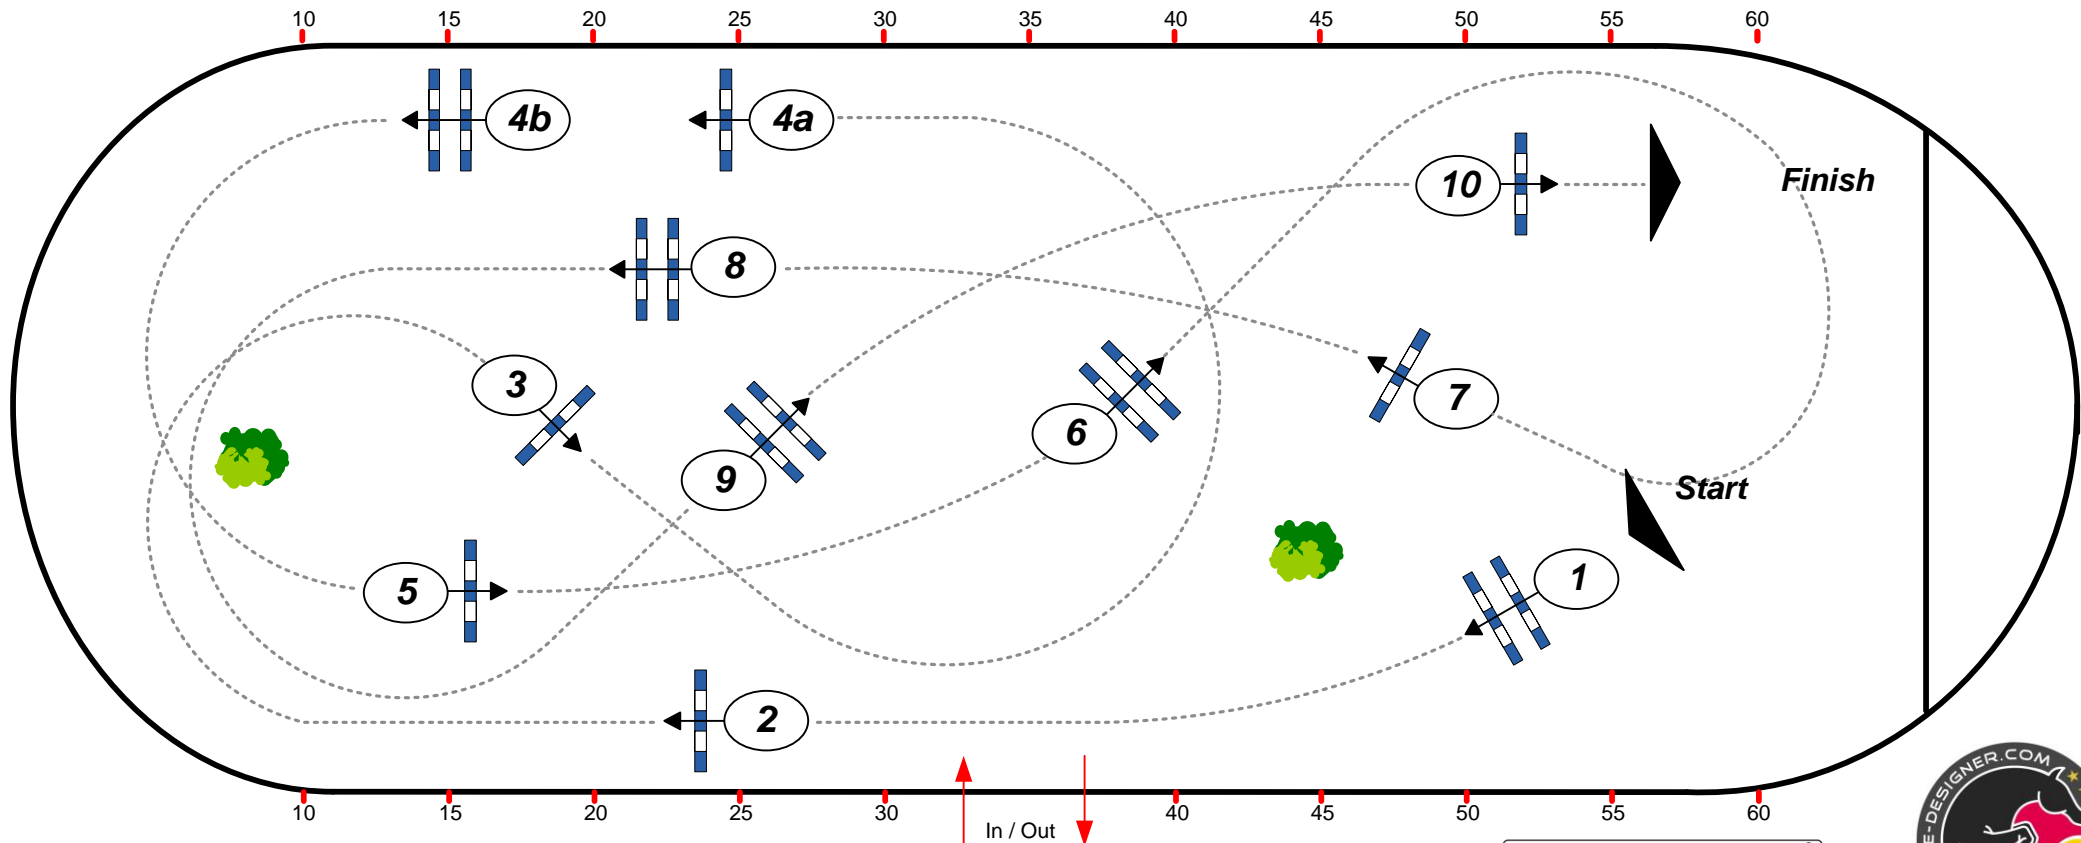

Length: 340 m

Efforts: 11

FEI RG / Art. 238.2.1

Time allowed: 59 sec

Height: 1,20 m

Time limit: 118 sec

Course Designer: Marco Behrens & Christoph Johnen (GER)  
 Assistants: Jörg Griese, Dirk Langhoff, Horst Millahn, Otmar Schmid & Team