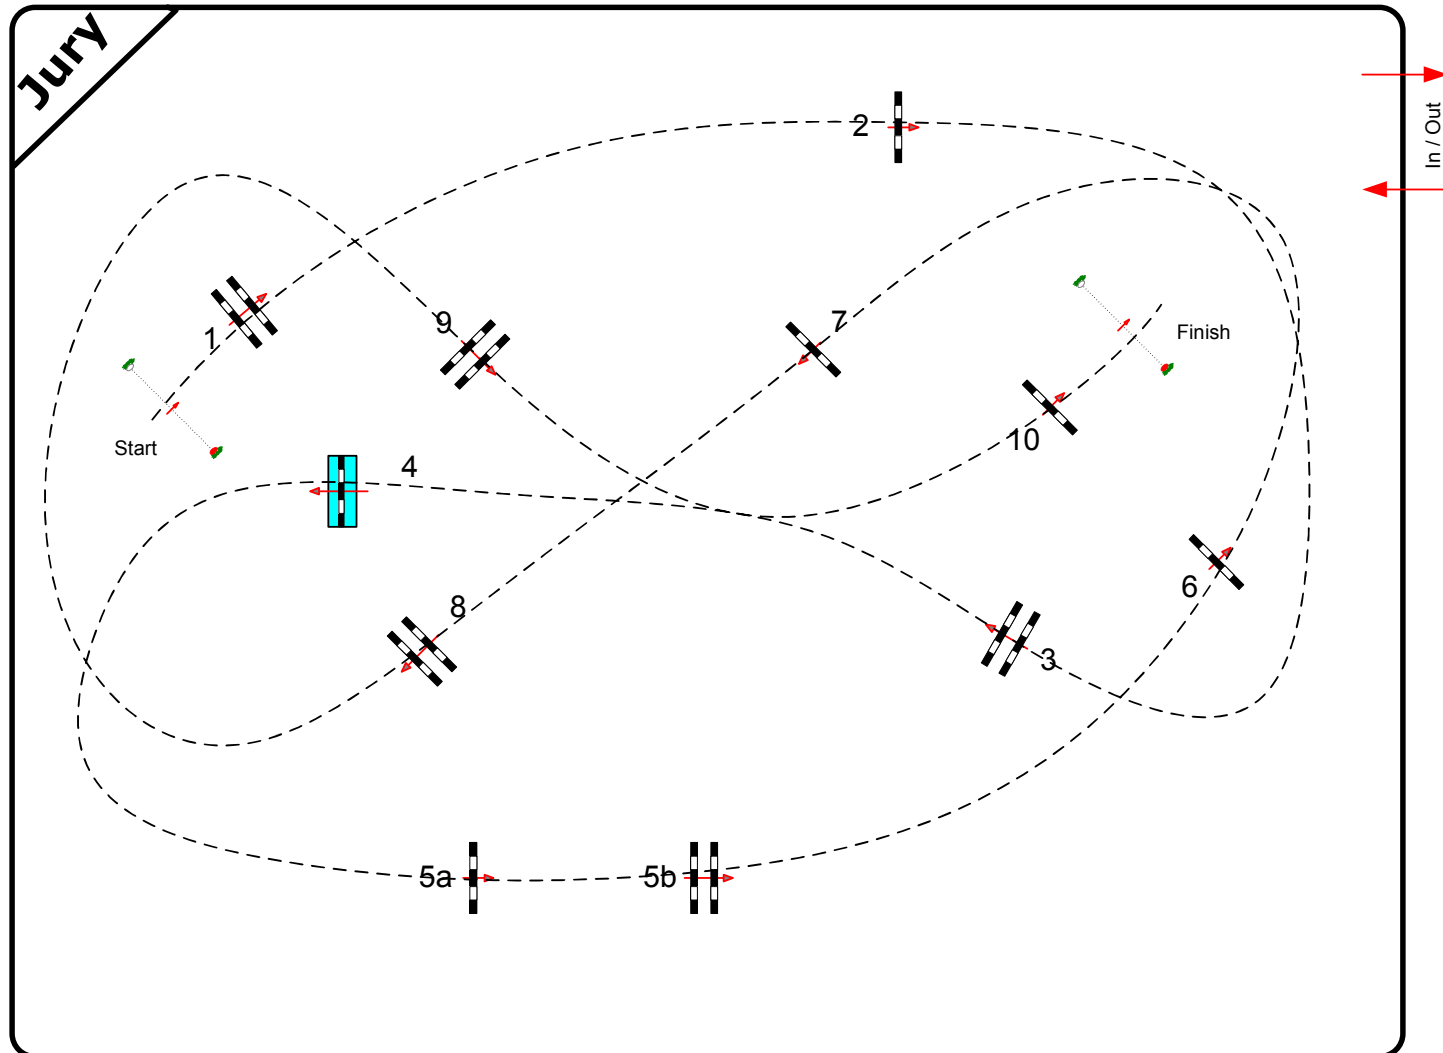

CSI2*/ CSI Amateurs Gut Ising

08.09. - 13.09.2015

Class No.: 12

Amateur Small

Competition against the clock

Donnerstag, 10. September 2015

Start: 14:30

Table: A
National RG:
FEI RG / Art. 238.2.1
Height: 1,15 m

Speed: 350 m/min
Length: 470 m
Time allowed: 81 sec
Time limit: 162 sec

Obstacles: 10
Efforts: 11
Penalty sec:
Closed combination:

Length
Time allowed: 0 sec
Time limit: 0 sec

*Course Designer
Johann Sailer
Josef Beilmaier*